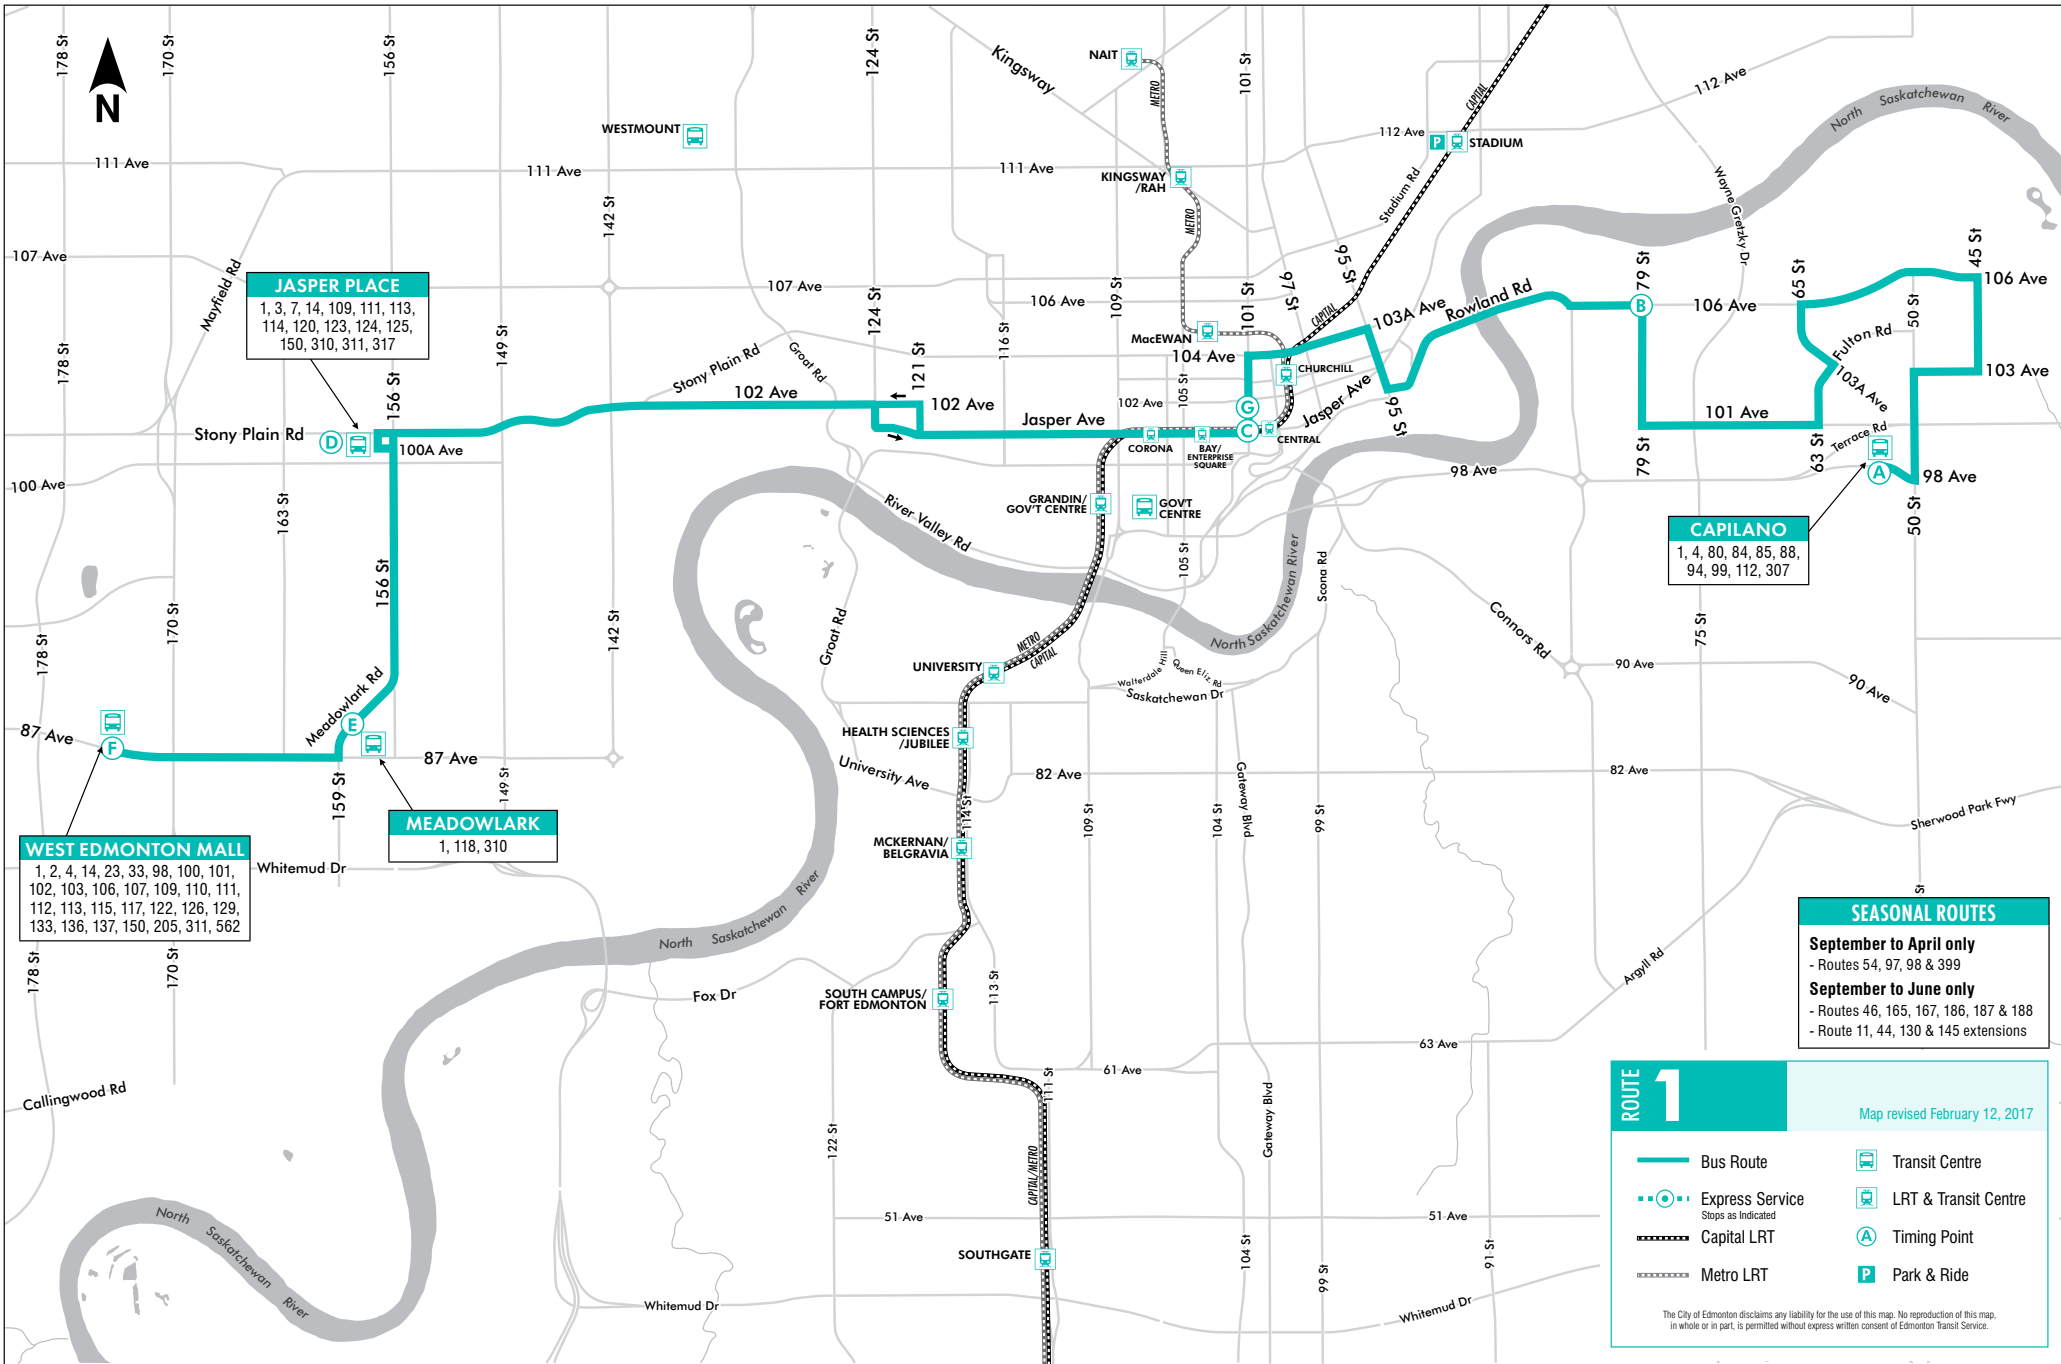

ROUTE 1

West Edmonton Mall
Meadowlark
Jasper Place
Downtown
Capilano

REVISED SEPTEMBER 3, 2017

**ETS**

takeETS.com

ETS

JASPER PLACE
 1, 3, 7, 14, 109, 111, 113, 114, 120, 123, 124, 125, 150, 310, 311, 317

WEST EDMONTON MALL
 1, 2, 4, 14, 23, 33, 98, 100, 101, 102, 103, 106, 107, 109, 110, 111, 112, 113, 115, 117, 122, 126, 129, 133, 136, 137, 150, 205, 311, 562

MEADOWLARK
 1, 118, 310

CAPILANO
 1, 4, 80, 84, 85, 88, 94, 99, 112, 307

SEASONAL ROUTES
September to April only
 - Routes 54, 97, 98 & 399
September to June only
 - Routes 46, 165, 167, 186, 187 & 188
 - Route 11, 44, 130 & 145 extensions

ROUTE 1 Map revised February 12, 2017

Bus Route	Transit Centre
Express Service Stops as Indicated	LRT & Transit Centre
Capital LRT	Timing Point
Metro LRT	Park & Ride

The City of Edmonton disclaims any liability for the use of this map. No reproduction of this map, in whole or in part, is permitted without express written consent of Edmonton Transit Service.