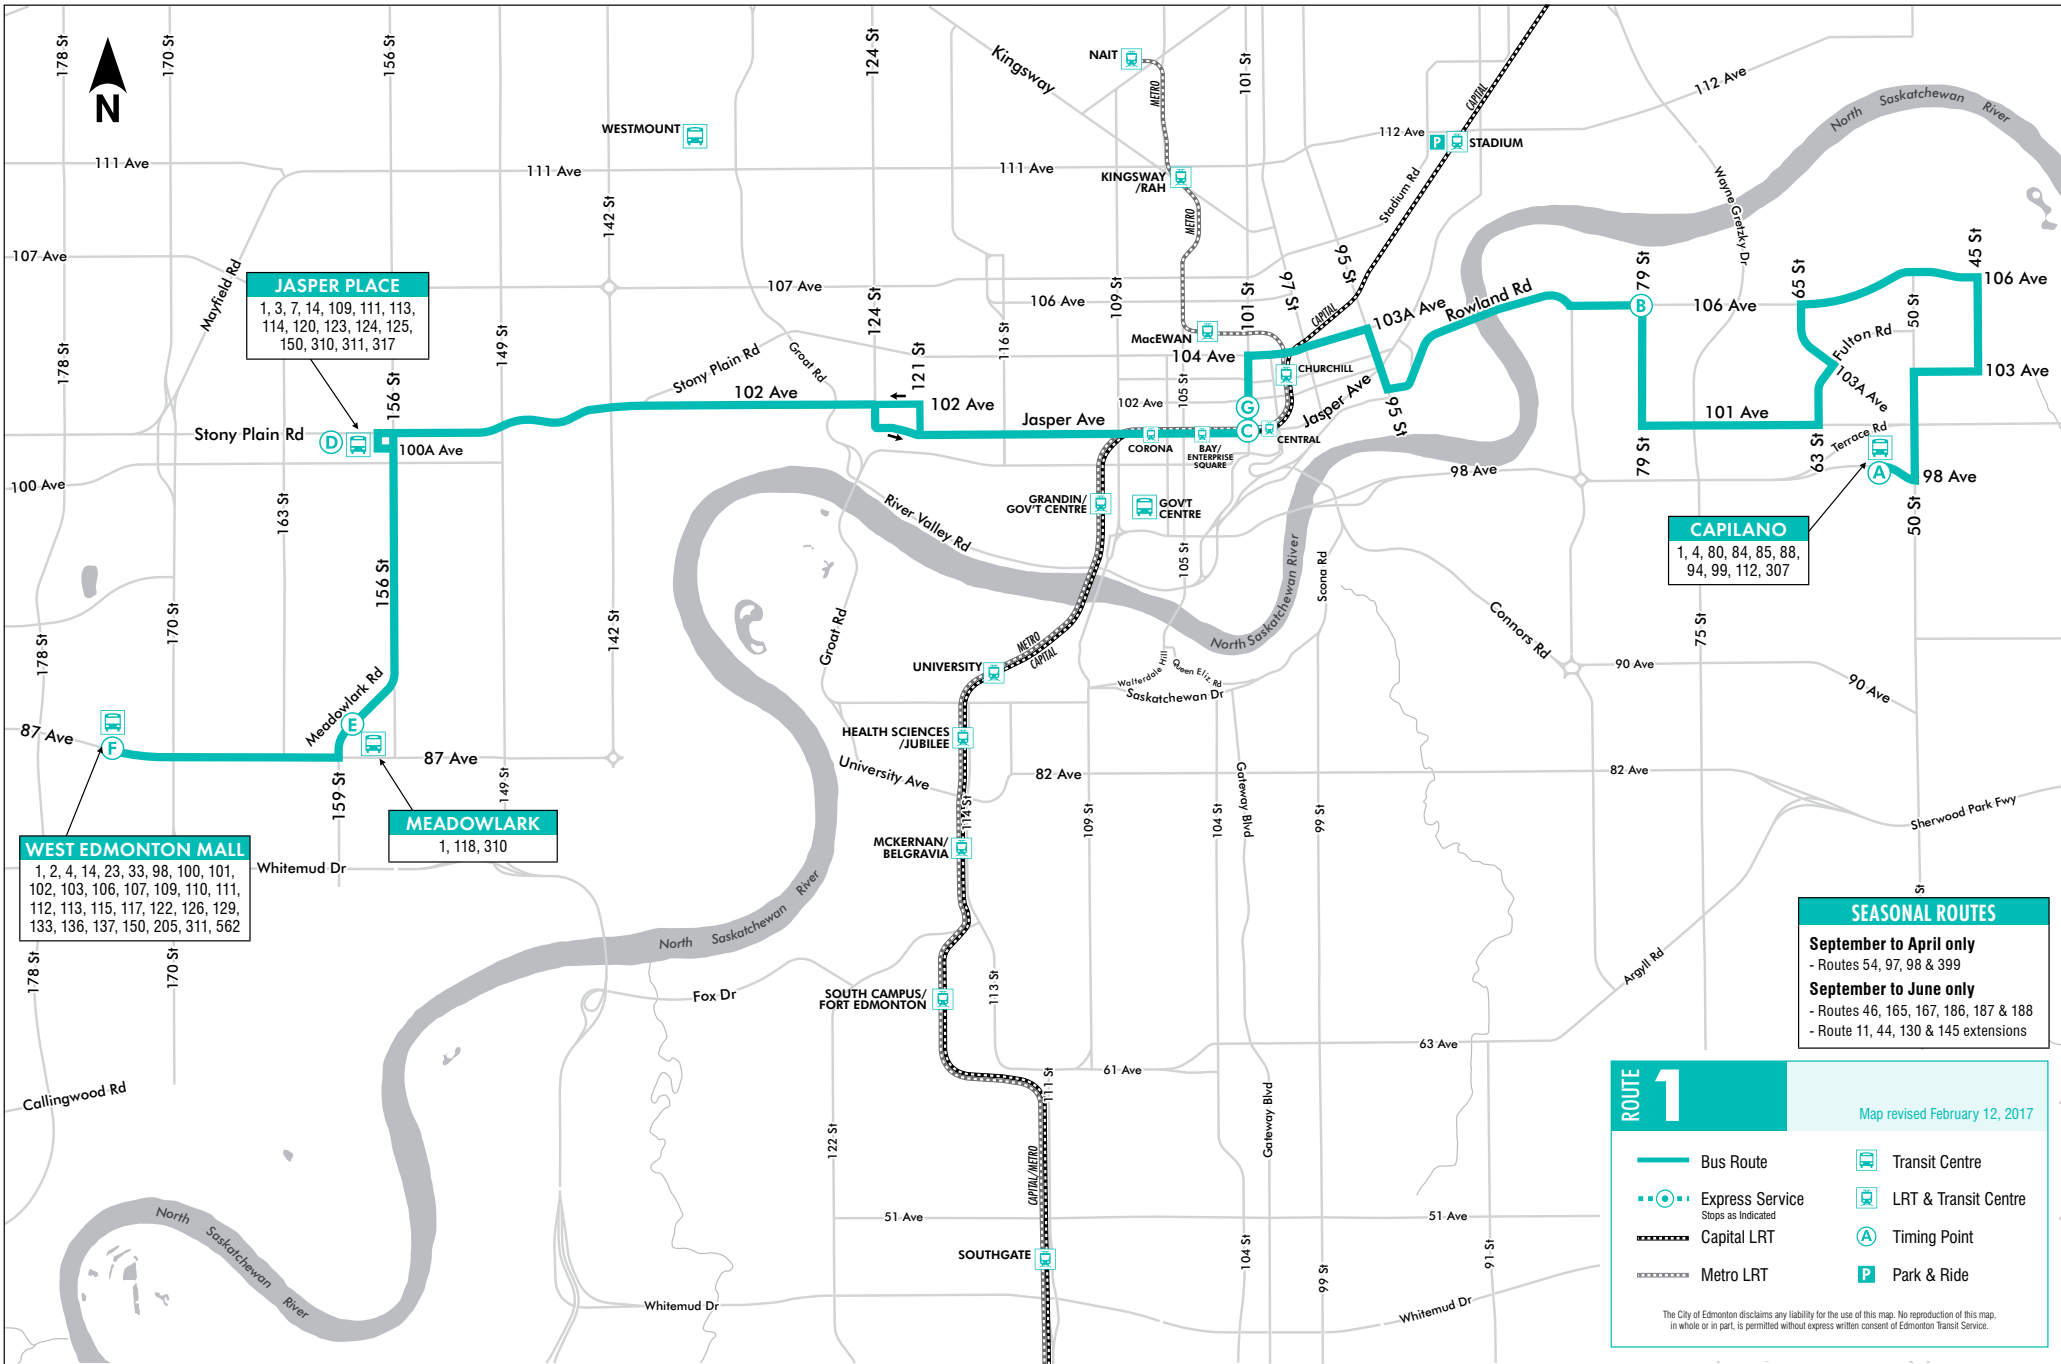

- [/takeETS](#)
- [@edmontontransit](#)
- [ETS Connect](#)
- [/takeETSalert](#)

All ETS routes are accessible and all buses are equipped with bike racks except for community and regional buses.

**ROUTE 1**

West Edmonton Mall  
Meadowlark  
Jasper Place  
Downtown  
Capilano

REVISED JULY 2, 2017

takeETS.com **ETS**

**JASPER PLACE**  
 1, 3, 7, 14, 109, 111, 113, 114, 120, 123, 124, 125, 150, 310, 311, 317

**CAPILANO**  
 1, 4, 80, 84, 85, 88, 94, 99, 112, 307

**MEADOWLARK**  
 1, 118, 310

**WEST EDMONTON MALL**  
 1, 2, 4, 14, 23, 33, 98, 100, 101, 102, 103, 106, 107, 109, 110, 111, 112, 113, 115, 117, 122, 126, 129, 133, 136, 137, 150, 205, 311, 562

**SEASONAL ROUTES**

**September to April only**  
 - Routes 54, 97, 98 & 399

**September to June only**  
 - Routes 46, 165, 167, 186, 187 & 188  
 - Route 11, 44, 130 & 145 extensions

**ROUTE 1**

Map revised February 12, 2017