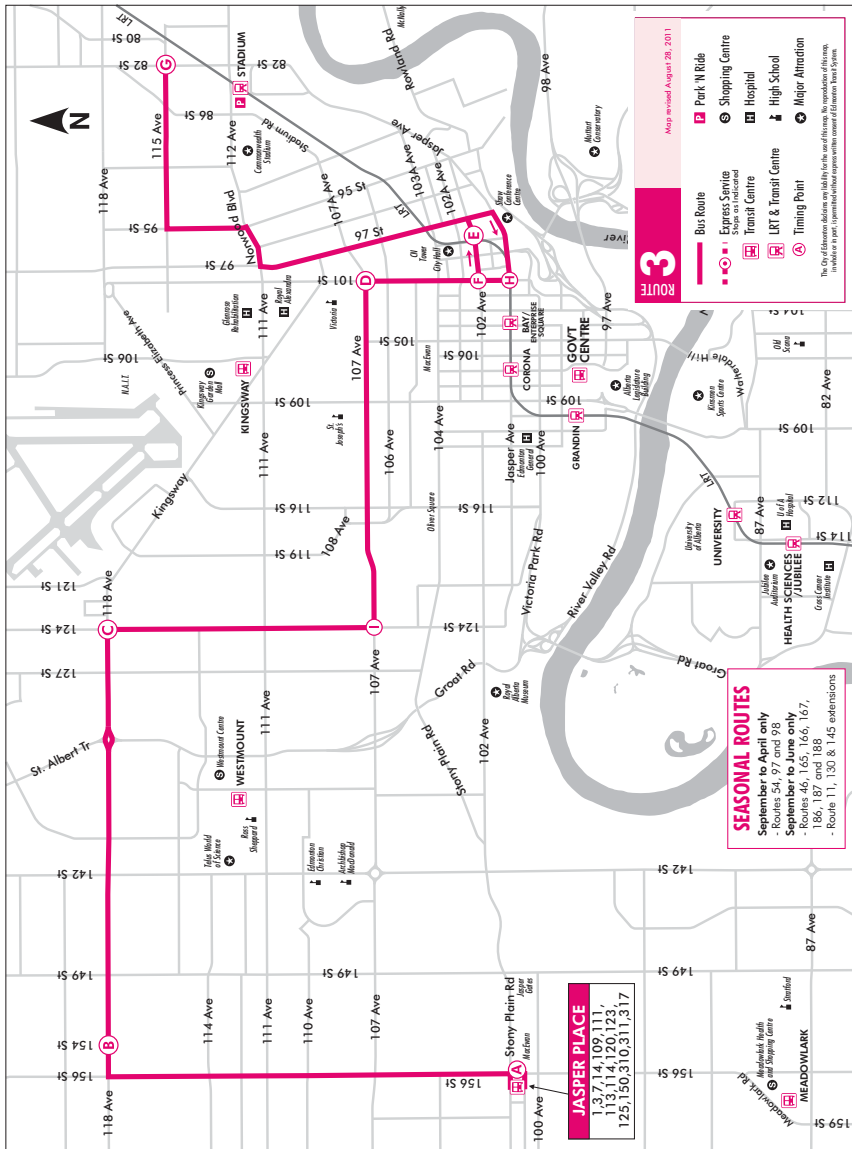

All ETS routes are accessible

ETS
Edmonton Transit System

ROUTE 3
Jasper Place
Downtown
Cromdale

Revised August 28, 2011

THE EVERY DAY WAY TO A GIRLS NIGHT OUT

takeETS.com

ROUTE 3

Map revised August 28, 2011