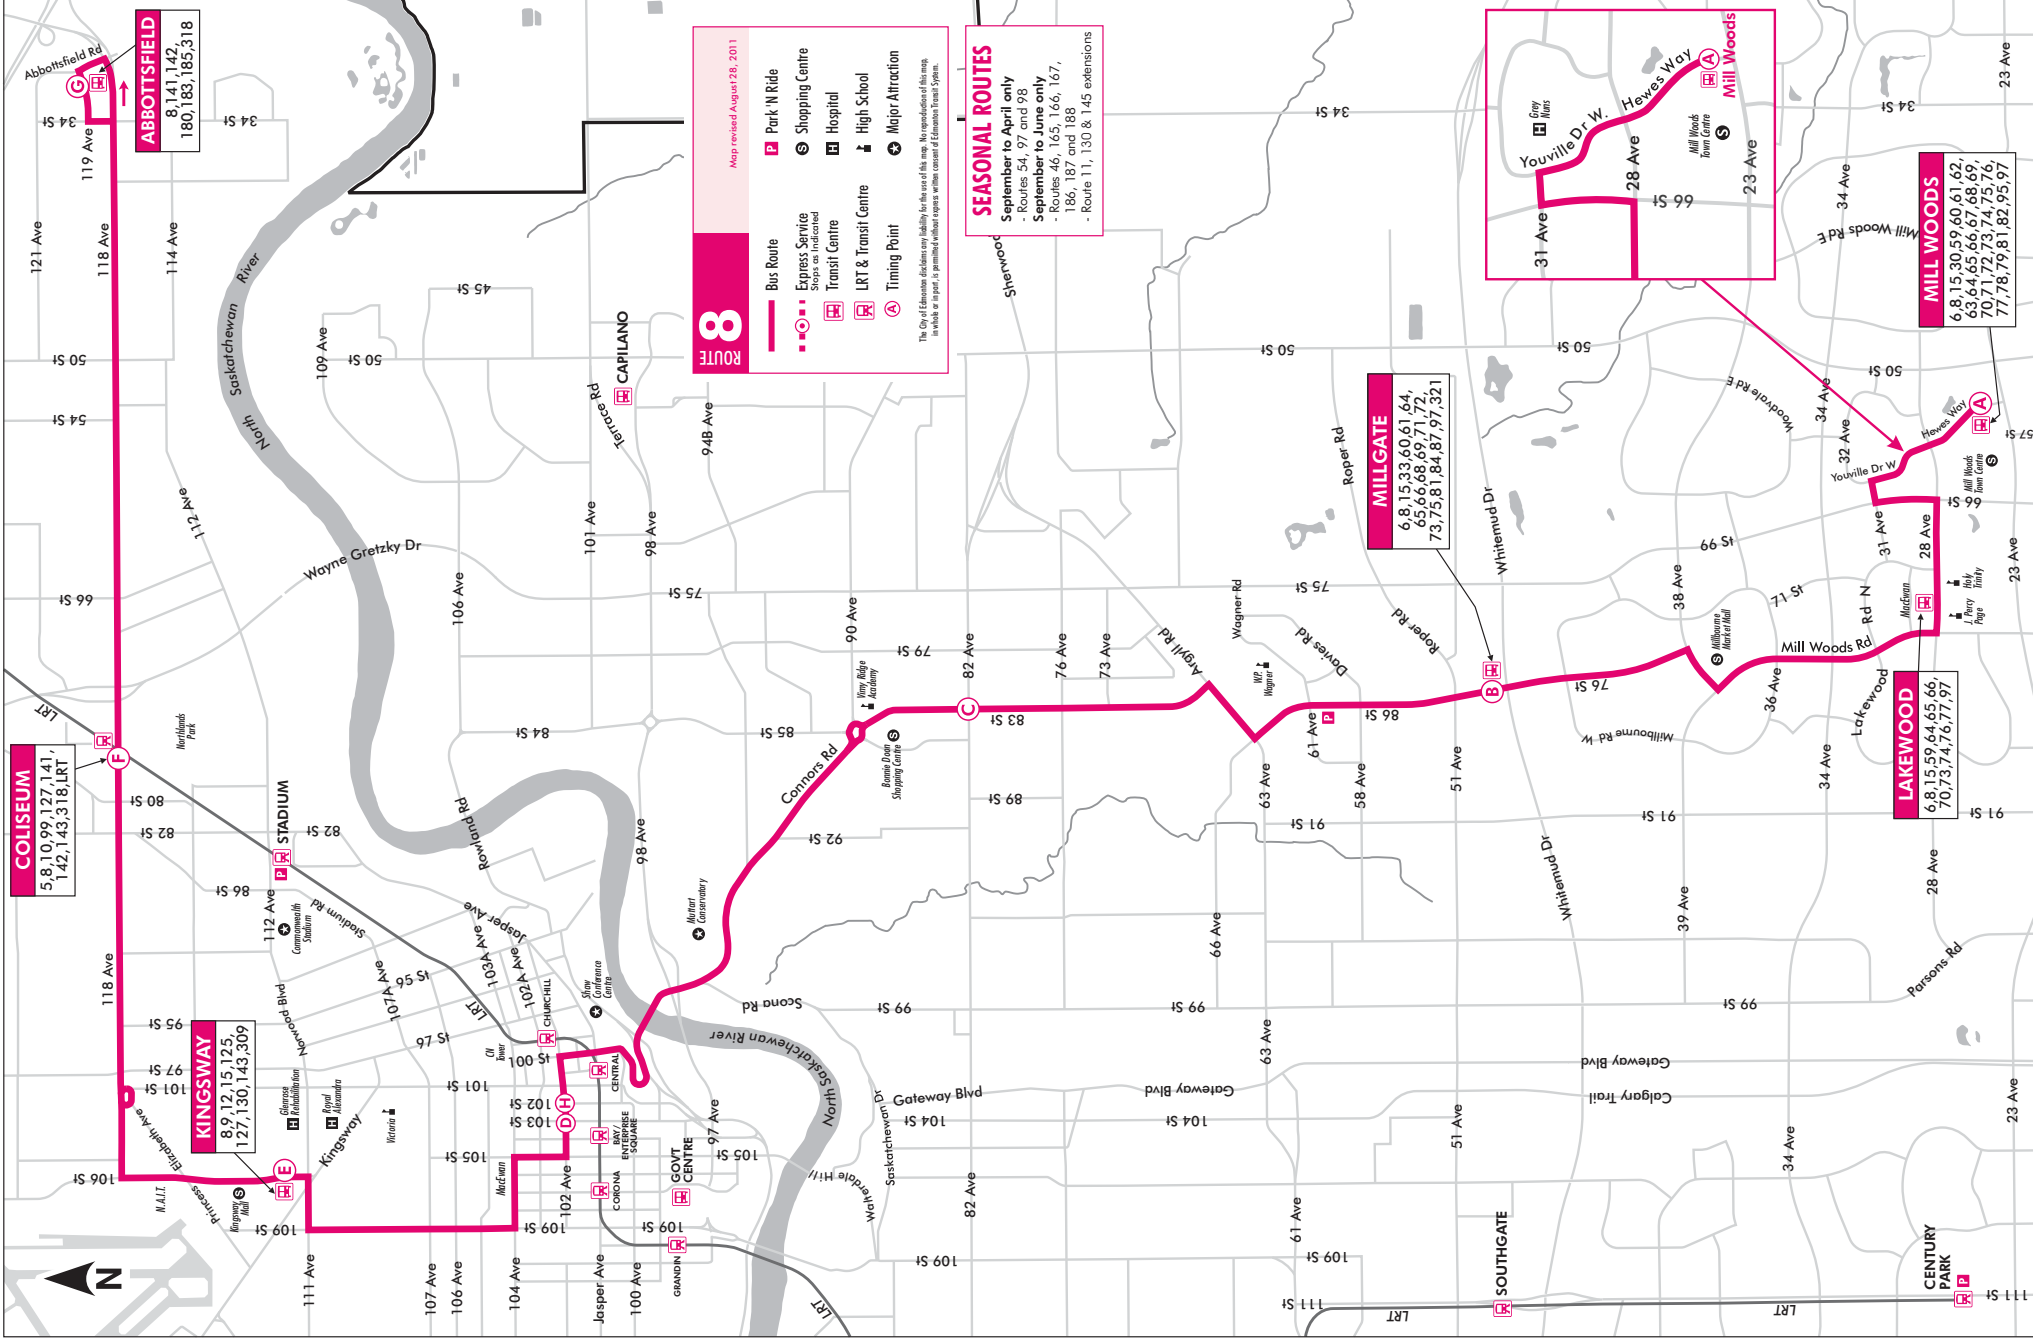

COLISEUM
5,8,10,99,127,141,
142,143,318,LRT

ABBOTSFIELD
8,141,142,
180,183,185,318

KINGSWAY
8,9,12,15,125,
127,130,143,309

MILLGATE
6,8,15,33,60,61,64,
65,66,68,69,71,72,
73,75,81,84,87,97,321

LAKEWOOD
6,8,15,59,64,65,66,
70,73,74,76,77,97

MILL WOODS
6,8,15,30,59,60,61,62,
63,64,65,66,67,68,69,
70,71,72,73,74,75,76,
77,78,79,81,82,95,97

ROUTE 8
Map revised August 28, 2011

- Bus Route
- Express Service
- Stops as indicated
- Transit Centre
- LRT & Transit Centre
- Timing Point
- Park 'N Ride
- Shopping Centre
- Hospital
- High School
- Major Attraction

The City of Edmonton facilitates public facilities for the use of this map. No responsibility for accuracy, in whole or in part, is assumed or endorsed except as within control of Edmonton Transit System.

SEASONAL ROUTES
September to April only
- Routes 54, 97 and 98
September to June only
- Routes 46, 165, 166, 167,
186, 187 and 188
- Route 11, 130 & 145 extensions