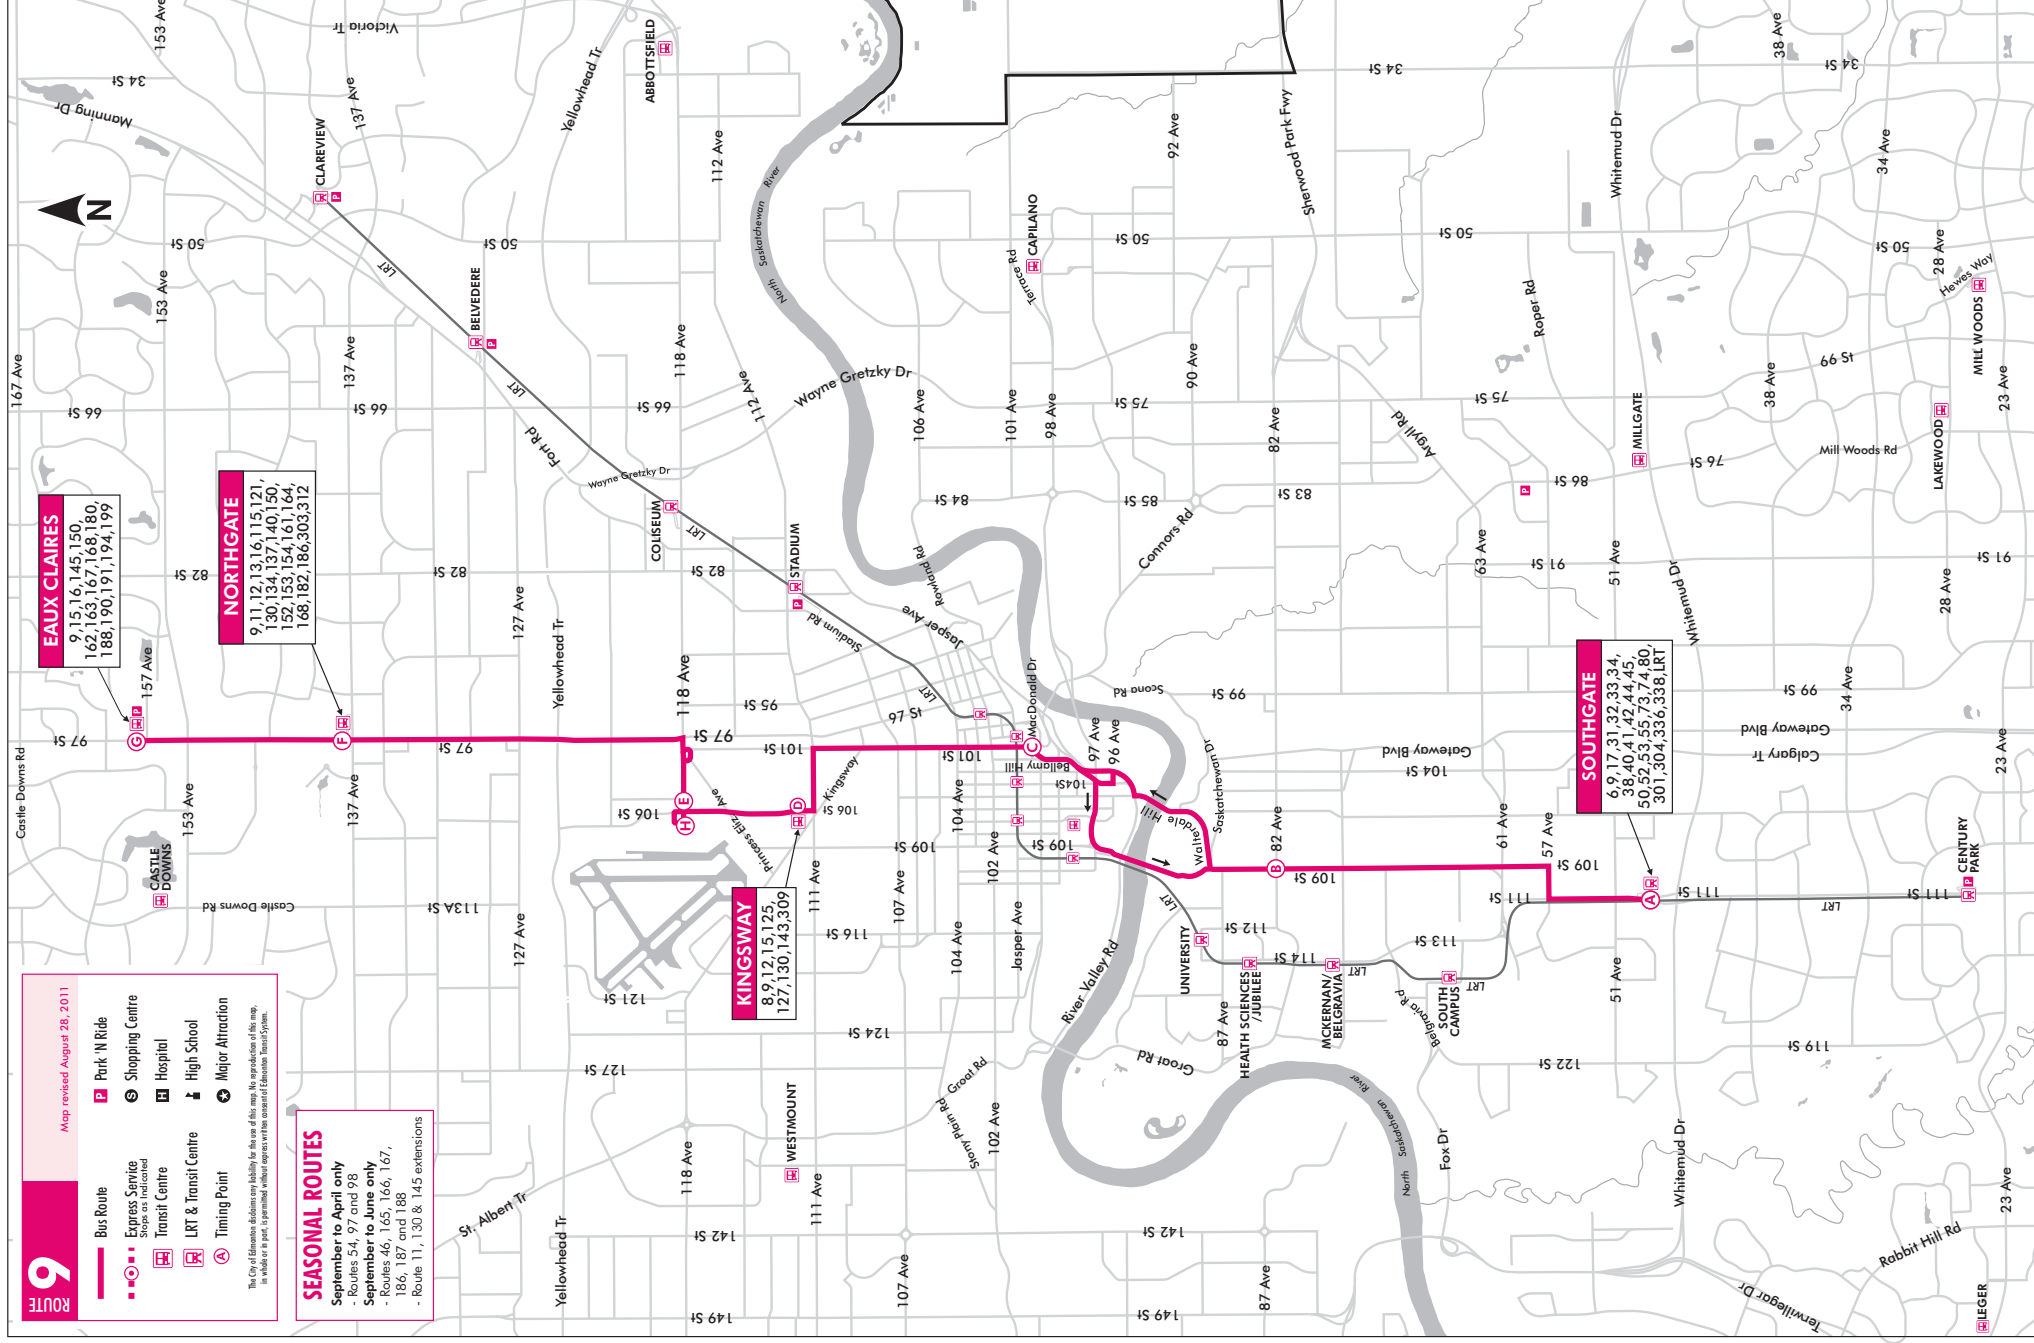

9

ROUTE

Map revised August 28, 2011

- Bus Route
- Express Service
- Transit Centre
- LRT & Transit Centre
- Timing Point
- Park 'N Ride
- Shopping Centre
- Hospital
- High School
- Major Attraction

SEASONAL ROUTES

- September to April only
  - Routes 54, 97 and 98
- September to June only
  - Routes 46, 165, 166, 167, 186, 187 and 188
  - Route 11, 130 & 145 extensions

EAUX CLAIRES

NORTHGATE

KINGSWAY

8, 9, 12, 15, 125,
127, 130, 143, 309

SOUTHGATE