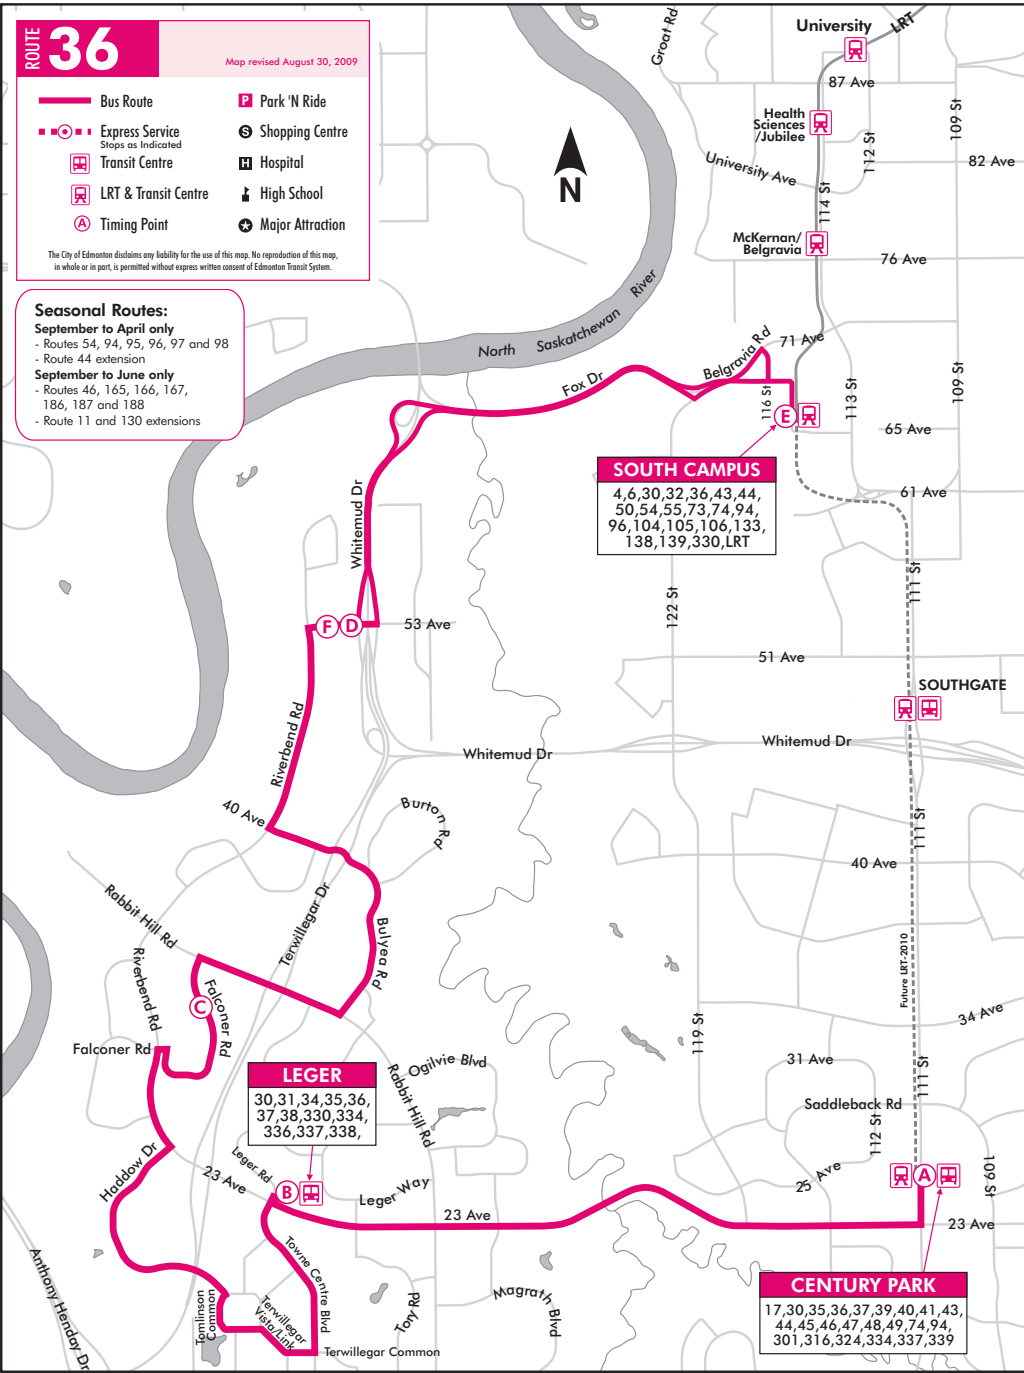

ETS
Edmonton Transit System

ROUTE 36

Century Park Leger South Campus

Revised August 30, 2009

THE EVERY DAY WAY TO SAVE THE PLANET

takeETS.com

ROUTE 36 Days of Operation: **Monday to Friday**

Destinations Century Park to South Campus						Destinations South Campus to Century Park						Timing Points
Century Park TC	Leger TC	Leger TC	Falconer Rd Riverbend Square	Whitemud Dr SB 53 Av	South Campus TC	South Campus TC	Whitemud Dr SB 53 Av	Falconer Rd Riverbend Square	Leger TC	Leger TC	Century Park TC	
A	B	B	C	D	E	E	F	C	B	B	A	
		5:12	5:25	5:41	5:49		5:23	5:34	5:47	5:51	6:00	L
		5:42	5:55	6:11	6:19		5:53	6:04	6:17	6:21	6:30	L
5:56	6:05	6:09	6:22	6:38	6:46	6:15	6:23	6:34	6:47	6:51	7:00	L
6:26	6:35	6:39	6:52	7:08	7:16		6:38	6:49	7:02	7:06	7:15	L
6:41	6:50	6:54	7:07	7:23	7:31	6:45	6:53	7:04	7:17	7:21	7:30	L
6:56	7:05	7:09	7:22	7:38	7:46	7:00	7:08	7:19	7:32	7:36	7:45	L
7:11	7:20	7:24	7:37	7:53	8:01	7:15	7:23	7:34	7:47	7:51	8:00	L
7:26	7:35	7:39	7:52	8:08	8:16	7:30	7:38	7:49	8:02	8:06	8:15	L
7:41	7:50	7:54	8:07	8:23	8:31	7:45	7:53	8:04	8:17			L
7:56	8:05	8:09	8:22	8:37	8:45	8:00	8:08	8:19	8:32	8:36	8:45	L
8:11	8:20	8:24	8:37	8:50	8:58	8:24	8:32	8:42	8:54	8:58	9:07	L
8:23	8:32	8:36	8:49	9:02	9:10	8:54	9:02	9:12	9:24	9:28	9:37	L
8:47	8:56	9:00	9:13	9:26	9:34							L
9:17	9:26	9:30	9:43	9:56	10:04							L
1:47	1:56	2:00	2:13	2:26	2:34	minutes until						L
2:17	2:26	2:30	2:43	2:58	3:07	1:54	2:02	2:12	2:24	2:28	2:37	L
2:47	2:56	3:00	3:14	3:29	3:38	2:24	2:32	2:42	2:55	2:58	3:07	L
						2:49	2:57	3:09	3:22	3:25	3:34	L
						3:14	3:26	3:39	3:42	3:51	3:51	L
3:18	3:27	3:16	3:30	3:45	3:54	3:19	3:27	3:39	3:52	3:55	4:04	L
3:29	3:38	3:31	3:45	4:00	4:09							L
						minutes until						L
4:44	4:53	4:57	5:11	5:26	5:35	4:34	4:42	4:54	5:07	5:10	5:19	L
4:59	5:08	5:12	5:26	5:41	5:50	4:45	4:53	5:05	5:18	5:21	5:30	L
5:14	5:23	5:27	5:41	5:56	6:04	5:00	5:08	5:20	5:33	5:36	5:45	L
						5:15	5:23	5:35	5:48	5:51	6:00	L
5:32	5:41	5:45	5:59	6:12	6:20	5:30	5:38	5:50	6:03	6:05	6:14	L
5:49	5:58	6:02	6:15	6:28	6:36	6:00	6:08	6:20	6:33	6:35	6:44	L
6:19	6:28	6:32	6:45	6:58	7:06	6:21	6:29	6:39	6:51	6:55	7:04	L
						minutes until						L
9:19	9:28	9:32	9:45	9:58	10:06	9:21	9:29	9:39	9:51	10:04	10:13	L
						9:44	9:52	10:02	10:14	10:18	10:27	L