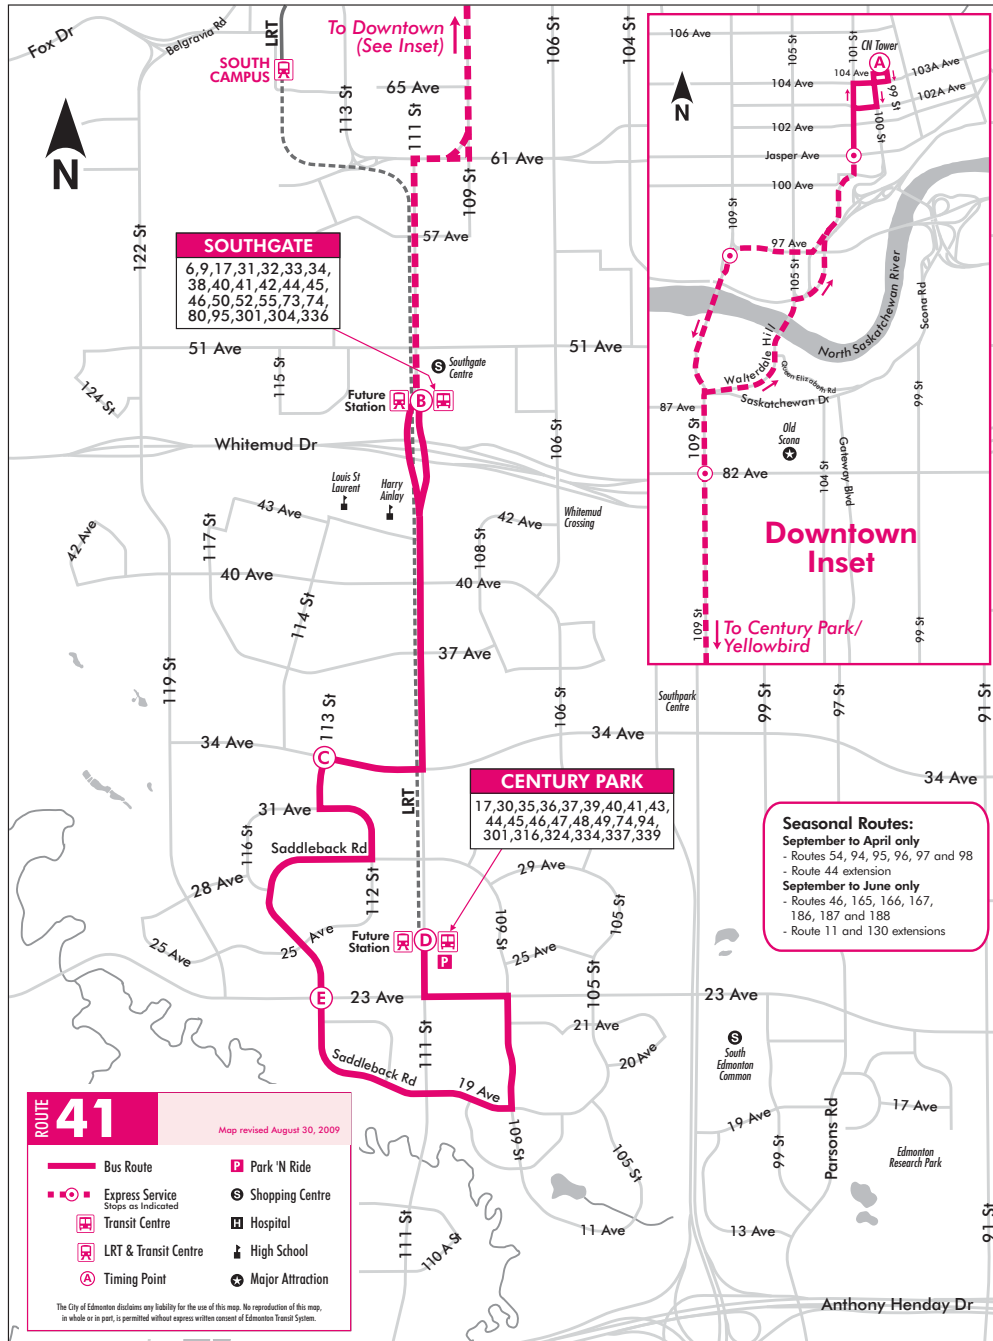

ROUTE 41 Days of Operation: **Monday to Friday**

Destinations: Downtown to Century Park					Destinations: Century Park to Downtown								
99 St 104 Av	Southgate TC	Southgate TC	113 St 34 Av	Century Park TC	Century Park TC	Saddleback Rd 23 Av	Southgate TC	Southgate TC	Southgate TC	99 St 104 Av			
A	B	B	C	D	D	E	B	B	B	A			
					5:38	5:44	5:57				L		
					6:08	6:14	6:27				L		
					6:38	6:44		6:57	6:58	7:18	L		
		6:15	6:21	6:35							L		
		6:45	6:51	7:05							L		
					6:53	6:59		7:12	7:13	7:33	L		
					7:05	7:12		7:24	7:25	7:54	L		
					7:13	7:19	7:32				L		
		7:15	7:21	7:35							L		
					7:23	7:29		7:42	7:43	8:03	L		
					7:30	7:36		7:49	7:50	8:10	L		
					7:38	7:44		7:57	7:58	8:18	L		
		7:45	7:51	8:05							L		
					7:51	7:57	8:10				L		
					8:08	8:14		8:27	8:28	8:48	L		
					8:21	8:27		8:40	8:41	9:01	L		
		8:15	8:21	8:35							L		
		8:30	8:36	8:50							L		
		9:00	9:05	9:18							L		
		9:30	9:35	9:48							L		
		10:00	10:05	10:18							L		
		10:30	10:35	10:48							L		
		11:00	11:05	11:18							L		
		11:30	11:35	11:48							L		
		12:00	12:05	12:18	12:21	12:27	12:38				L		
		12:30	12:35	12:48	12:51	12:57	1:08				L		
		1:00	1:05	1:18	1:21	1:27	1:38				L		
		1:30	1:35	1:48	1:51	1:57	2:08				L		
		2:00	2:05	2:18	2:21	2:27	2:38				L		
		2:30	2:35	2:48	2:51	2:57	3:08				L		
		3:00	3:05	3:18	3:21	3:27	3:41				L		
		3:15	3:22	3:36							L		
		3:30	3:37	3:51							L		
		3:45	3:52	4:06							L		
3:18	3:42										L		
		4:00	4:07	4:21	3:52	3:58	4:13				L		
		4:15	4:22	4:36							L		
3:48	4:12				4:22	4:28	4:43				L		
		4:30	4:37	4:51							L		
		4:45	4:52	5:06							L		
4:18	4:42										L		
4:33	4:57	5:00	5:07	5:21							L		
4:48	5:12	5:15	5:22	5:36							L		
					4:55	5:01	5:16				L		
					5:22	5:28	5:43				L		
					5:52	5:58	6:13				L		
		5:30	5:37	5:51							L		
		5:45	5:52	6:06							L		
		6:00	6:05	6:18	6:21	6:27	6:38				L		
		6:30	6:35	6:48	6:51	6:57	7:08				L		
		7:00	7:05	7:18	7:21	7:27	7:38				L		
		7:30	7:35	7:48	7:51	7:57	8:08				L		
		8:00	8:05	8:18	8:21	8:27	8:38				L		
		8:30	8:35	8:48	8:51	8:57	9:08				L		
		9:00	9:05	9:18	9:21	9:27	9:38				L		
		9:30	9:35	9:48	9:51	9:57	10:08				L		
		10:00	10:05	10:18							L		

Bold Text represents PM. time
TC=Transit Centre
Subject to change without notice.
L=Low Floor Bus

Timing Points