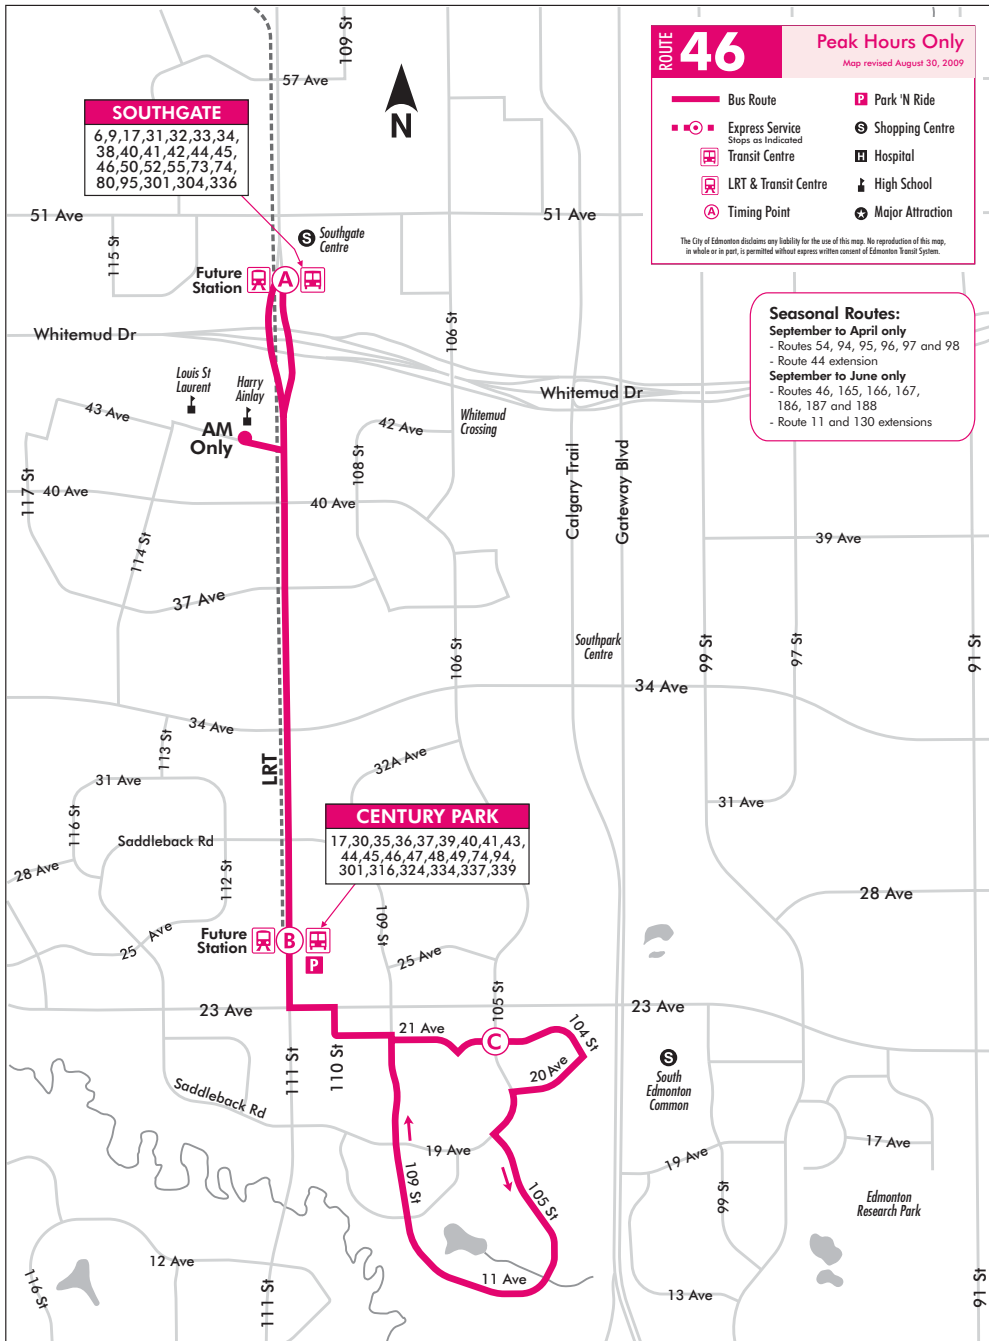

Timing points are select bus stops along the route that correspond to times listed under each location. The letter in the circles can be found on the route map to pinpoint the location. For other stops along the route, check the "Bus Stop Numbers" page.

### Transit Watch 780-442-4900

Report suspicious activity.

**ETS**  
Edmonton Transit System

ROUTE **46** Peak Hours Only

Yellowbird Southgate

Revised August 30, 2009

**THE EVERY DAY WAY TO GET FROM DOOR TO DOOR**

takeETS.com

**ROUTE 46** Days of Operation: **Monday to Friday**

Destinations: Southgate to Yellowbird				Destinations: Century Park to Southgate							
Southgate TC	Century Park TC	Century Park TC	105 St 21 Av	Century Park TC	Century Park TC	Southgate TC					
<b>A</b>	<b>B</b>	<b>B</b>	<b>C</b>	<b>B</b>	<b>B</b>	<b>A</b>					
		7:38	7:42	7:52	7:55	8:10	L				
		7:51	7:55	8:05	8:08	8:23	L				
		8:06	8:10	8:20	8:23	8:38	L				
					8:38	8:53	L				
<b>3:10</b>	<b>3:23</b>	<b>3:26</b>	<b>3:30</b>	<b>3:40</b>			L				
<b>3:17</b>	<b>3:30</b>	<b>3:33</b>	<b>3:37</b>	<b>3:47</b>			L				
<b>3:35</b>	<b>3:48</b>	<b>3:51</b>	<b>3:55</b>	<b>4:05</b>			L				
<b>3:52</b>	<b>4:05</b>	<b>4:08</b>	<b>4:12</b>	<b>4:22</b>			L				