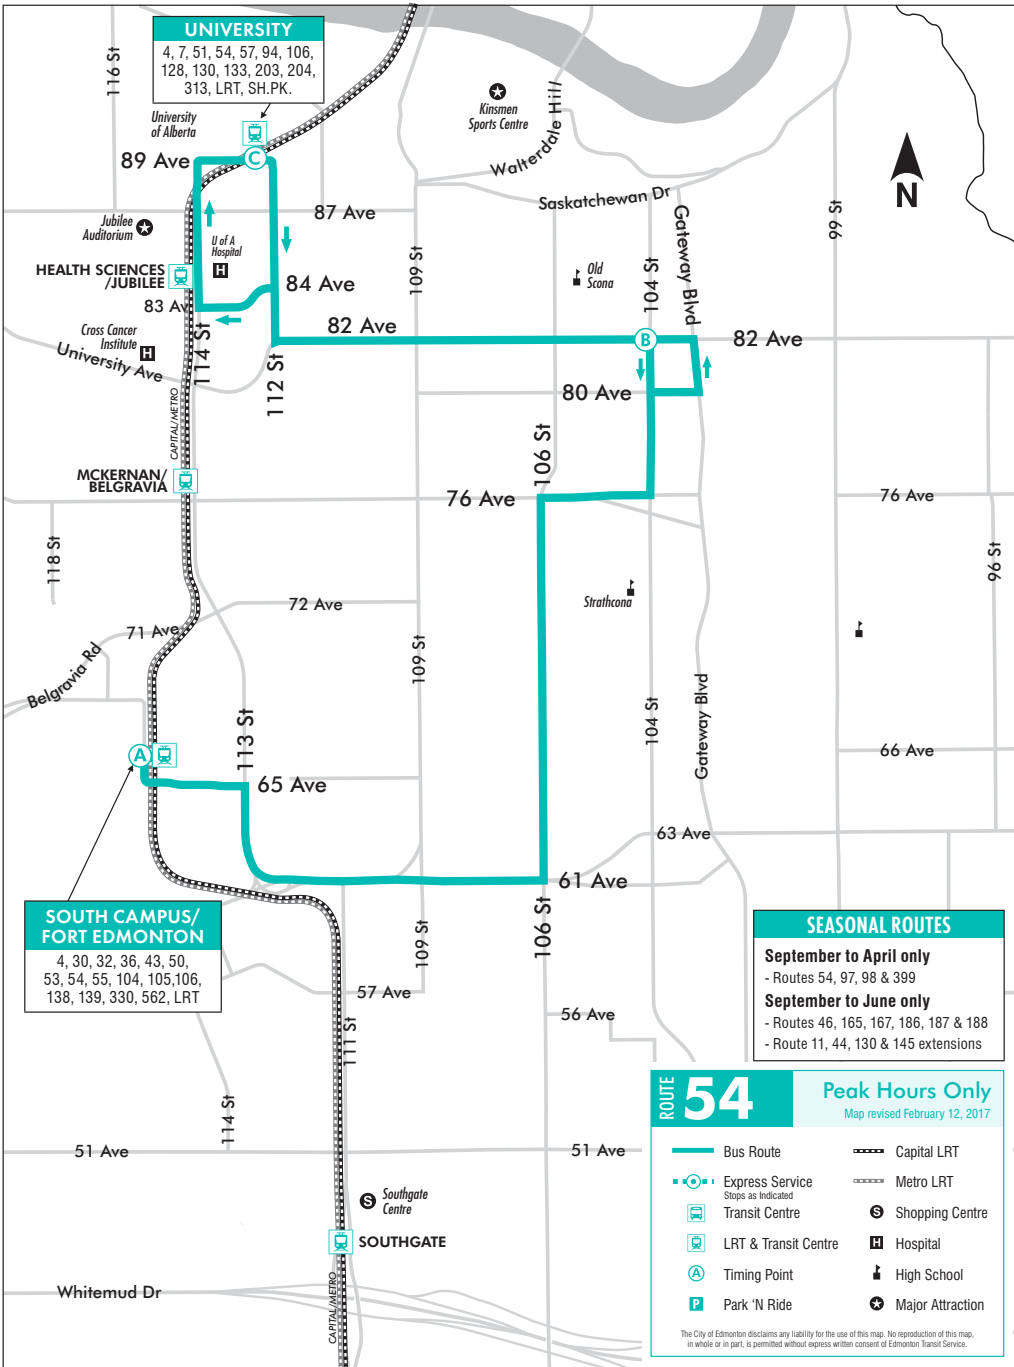

ROUTE 54 **MONDAY TO FRIDAY**

S. Camp/Ft. Edm. to University			University to S. Camp/Ft. Edm.												
South Campus/ Ft Edm Park	104 St 82 Av	University TC	University TC	104 St 82 Av	South Campus/ Ft Edm Park										
A	B	C	C	B	A										
7:15	7:32	7:46	7:50	8:01	8:18										
7:45	8:02	8:16	8:20	8:31	8:48										
8:15	8:32	8:46													
8:45	9:02	9:16													
			2:02	2:13	2:30										
			3:02	3:13	3:30										
2:57	3:14	3:28	3:32	3:43	4:00										
3:27	3:44	3:58	4:02	4:13	4:30										
3:57	4:14	4:28	4:32	4:43	5:00										
4:27	4:44	4:58	5:02	5:13	5:30										
*Route 54 Operates September to April Only.															

Bold Text represents P.M. time   TC = Transit Centre   C=Community Bus   Subject to change without notice