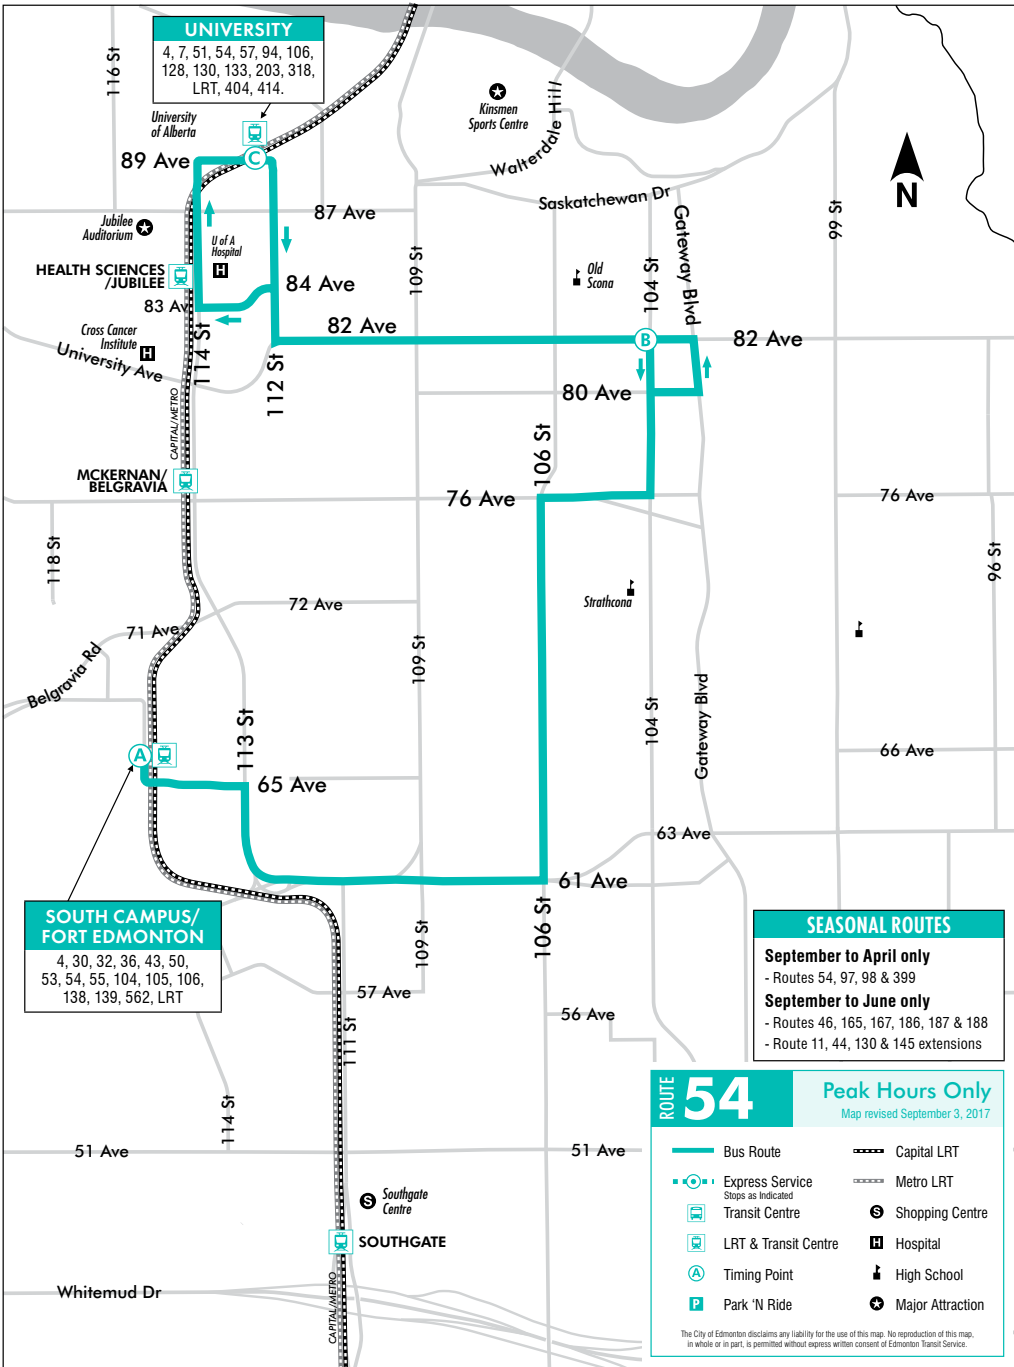

Timing points are select bus stops along the route that correspond to times listed under each location. The letter in the circles can be found on the route map to pinpoint the location.

Read down the column to find the time your bus leaves your location.

TIMING POINTS

Bold Text represents P.M. time TC = Transit Centre C=Community Bus Subject to change without notice

ROUTE 52

SUNDAY

Southgate to Downtown			Downtown to Southgate						
Southgate TC	104 St 82 Av	106 St 97 Av	106 St 97 Av	104 St 82 Av	104 St 82 Av	104 St 82 Av	Southgate TC		
A → B → D			D → B → B → A						
8:00	8:16	8:22	8:22	8:30	8:36	8:36	8:53		
9:00	9:16	9:22	9:22	9:30	9:36	9:36	9:53		
10:00	10:16	10:22	10:22	10:30	10:36	10:36	10:53		
11:00	11:16	11:22	11:22	11:30	11:36	11:36	11:53		
12:00	12:16	12:22	12:22	12:30	12:36	12:36	12:53		
1:00	1:16	1:22	1:22	1:30	1:36	1:36	1:53		
2:00	2:16	2:22	2:22	2:30	2:36	2:36	2:53		
3:00	3:16	3:22	3:22	3:30	3:36	3:36	3:53		
4:00	4:16	4:22	4:22	4:30	4:36	4:36	4:53		
5:00	5:16	5:22	5:22	5:30	5:36	5:36	5:53		
6:00	6:16	6:22	6:22	6:30	6:36	6:36	6:53		
7:00	7:16	7:22	7:22	7:30	7:36	7:36	7:53		
8:00	8:16	8:22	8:22	8:30	8:36	8:36	8:53		
9:00	9:16	9:22	9:22	9:30	9:36	9:36	9:53		
10:00	10:16	10:22	10:22	10:30	10:36	10:36	10:53		

TIMING POINTS

Bold Text represents P.M. time TC = Transit Centre C=Community Bus Subject to change without notice

UNIVERSITY
 4, 7, 51, 54, 57, 94, 106,
 128, 130, 133, 203, 318,
 LRT, 404, 414.

**SOUTH CAMPUS/
 FORT EDMONTON**
 4, 30, 32, 36, 43, 50,
 53, 54, 55, 104, 105, 106,
 138, 139, 562, LRT

SEASONAL ROUTES
September to April only
 - Routes 54, 97, 98 & 399
September to June only
 - Routes 46, 165, 167, 186, 187 & 188
 - Route 11, 44, 130 & 145 extensions

ROUTE 54 Peak Hours Only
 Map revised September 3, 2017