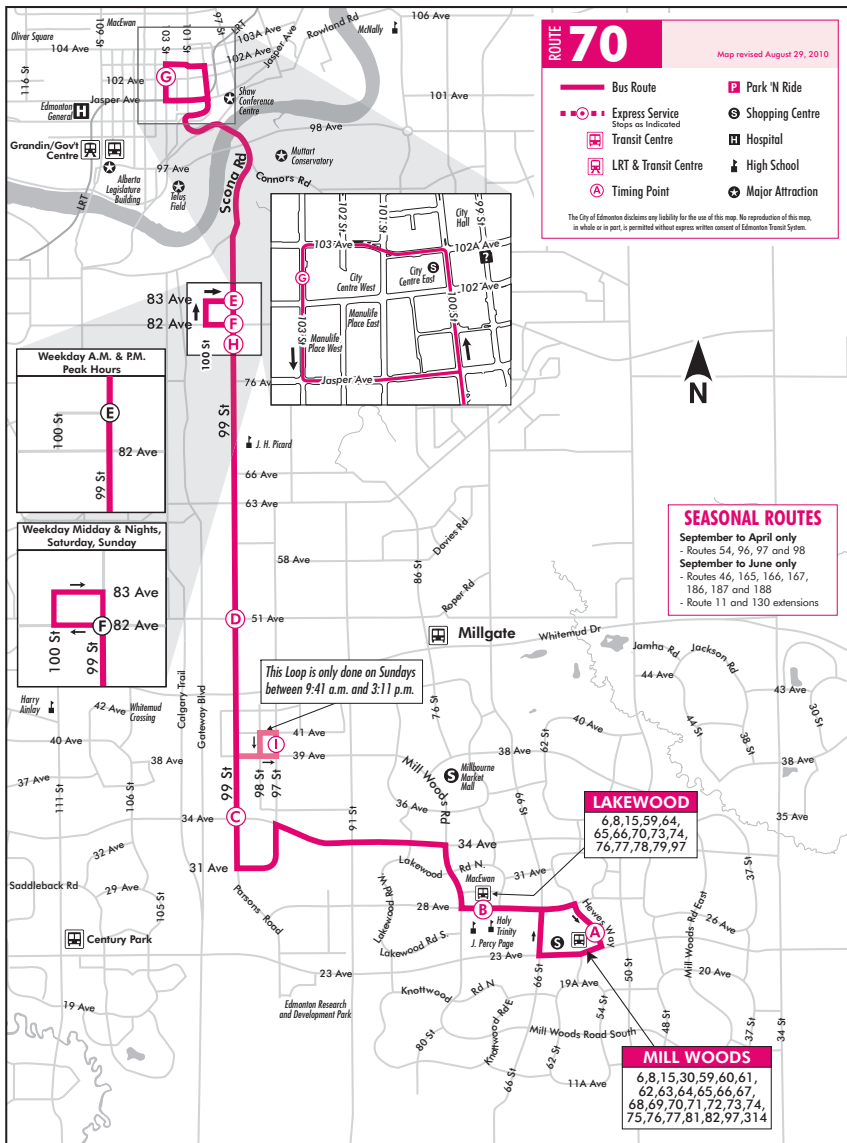

All ETS routes are accessible

ETS
Edmonton Transit System

ROUTE 70

Mill Woods Transit Centre
Lakewood
82 Avenue
Downtown

Revised August 29, 2010

THE EVERY DAY WAY
TO GET FROM DOOR TO DOOR

takeETS.com

ROUTE 70 Days of Operation: Monday to Friday