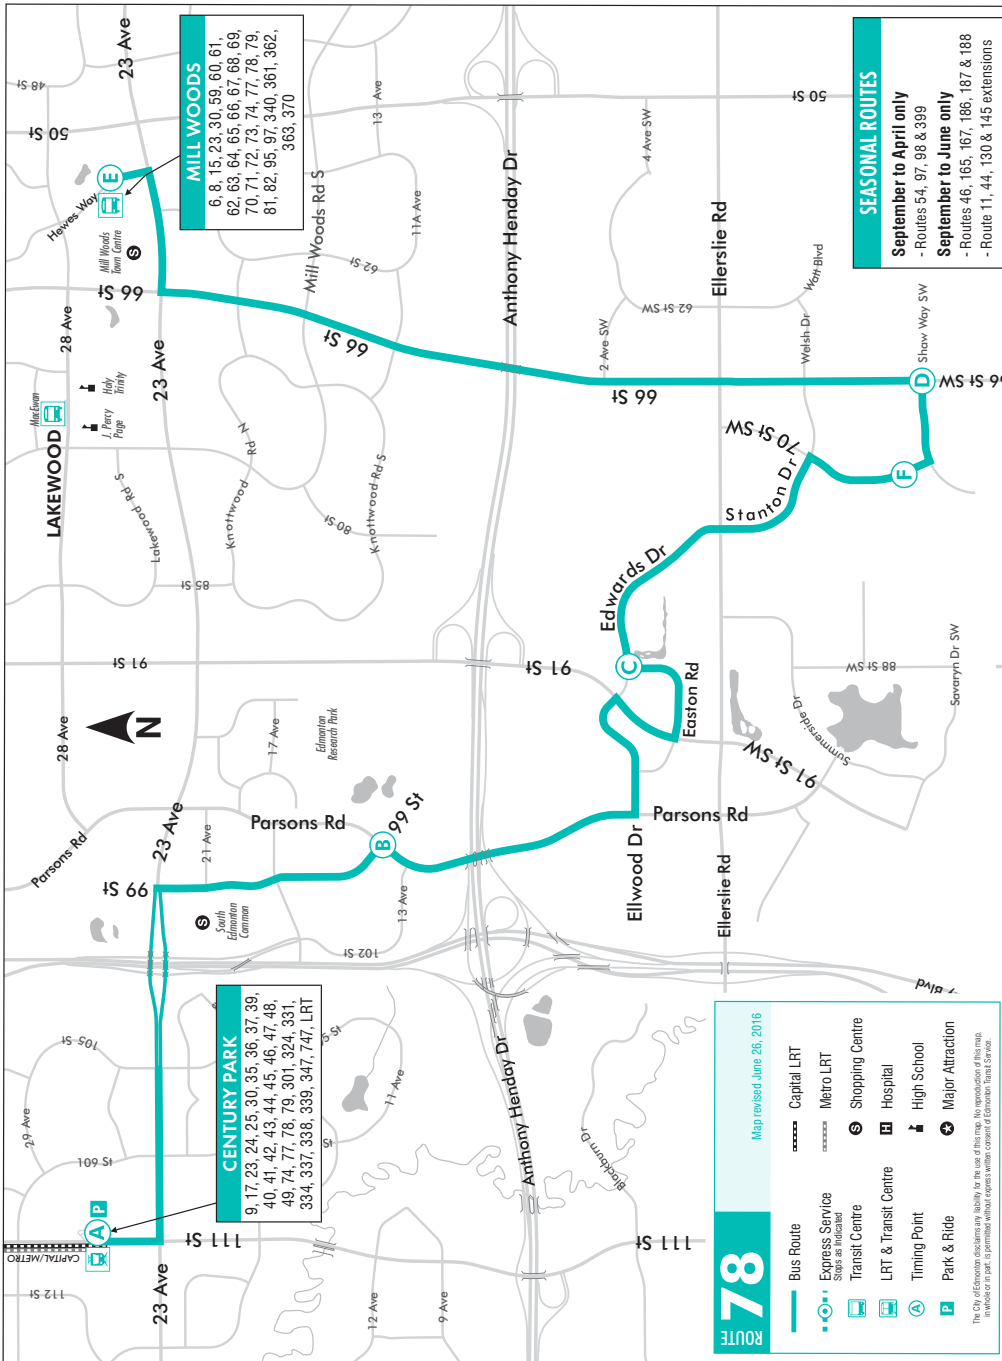

ROUTE 78

Century Park
Ellerslie Crossing
Summerside
Mill Woods

REVISED DECEMBER 4, 2016

takeETS.com **ETS**

ETS INFORMATION

ETS Real-Time

Track your bus anywhere anytime from your phone or computer using these recommended real-time tools:

transit takeETS.com Google Maps

ETS Text & Ride 31100

Text the bus stop number to 31100 or bus stop # [space] bus route # to receive your bus schedule by text message.

ETS BusLink 780-496-1600

Get automated transit information by phone 24/7.

Customer Service

For assistance with transit-related questions, call 311 to speak with an agent 24/7 or email 311@edmonton.ca. If calling from outside Edmonton, dial 780-442-5311. For Lost & Found call 780-496-1622 and leave a message.

Transit Watch 780-442-4900

Report unsafe behavior, suspicious activity or packages to uniformed ETS staff or call Transit Watch.

TTY 780-944-5555

Telephone service for people with decreased hearing and/or speech abilities.

/takeETS

@edmontontransit

ETS Connect

/takeETSAlert

All ETS routes are accessible and all buses are equipped with bike racks except for community and regional buses.

ETS