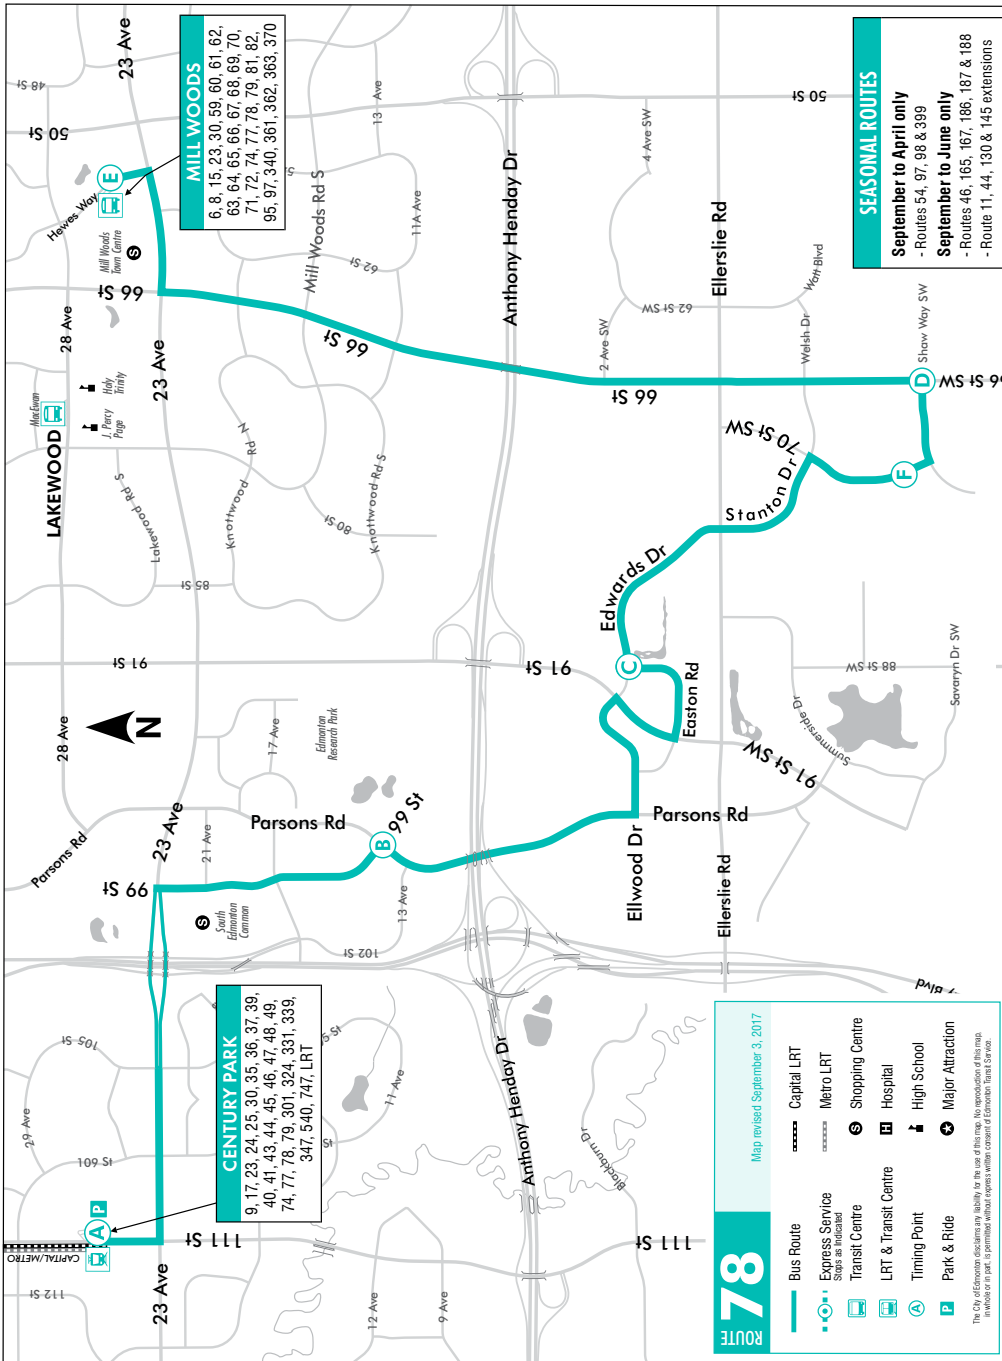

ROUTE 78

Century Park
Ellerslie Crossing
Summerside
Mill Woods

REVISED SEPTEMBER 3, 2017

takeETS.com

ETS

ETS INFORMATION

ETS Real-Time

Track your bus anywhere anytime from your phone or computer using these recommended real-time tools:

transit ·
takeETS.com ·
Google Maps

ETS Text & Ride 31100

Text the bus stop number to 31100 or bus stop # [space] bus route # to receive your bus schedule by text message.

ETS BusLink 780-496-1600

Get automated transit information by phone 24/7.

Customer Service

For assistance with transit-related questions, call 311 to speak with an agent 24/7 or email 311@edmonton.ca. If calling from outside Edmonton, dial 780-442-5311. For Lost & Found call 780-496-1622 and leave a message.

Transit Watch 780-442-4900

Report unsafe behavior, suspicious activity or packages to uniformed ETS staff or call Transit Watch.

TTY 780-944-5555

Telephone service for people with decreased hearing and/or speech abilities.

/takeETS

@edmontontransit

ETS Connect

/takeETSAlert

All ETS routes are accessible and all buses are equipped with bike racks except for community and regional buses.

ETS