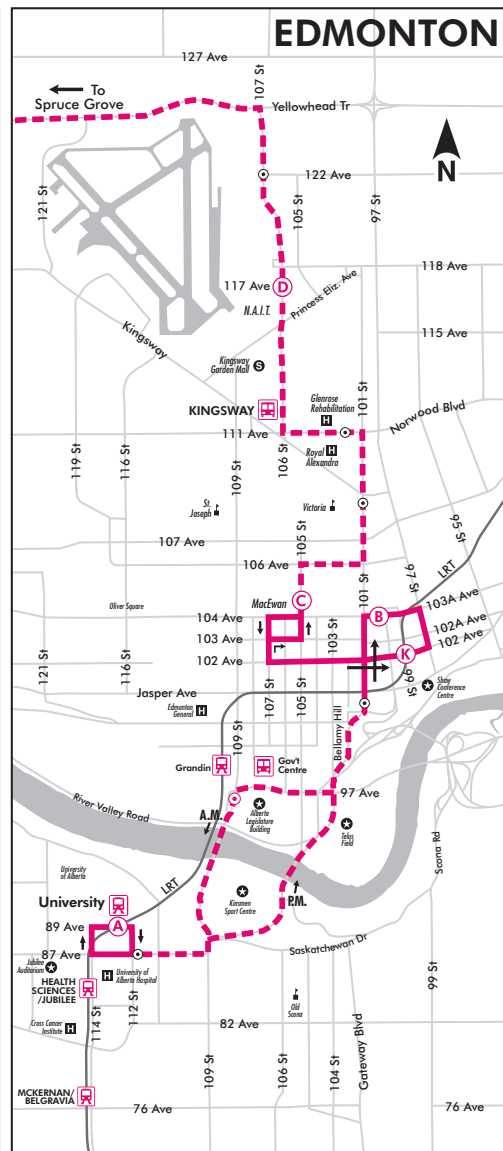

The City of Spruce Grove is committed to working towards a sustainable future through the integration of social, economic, and environmental considerations in all municipal operations. Along with changing the way we do business, contributing to sustainability as a municipality means developing programs that encourage residents to get involved as well.

The commuter transit program is an excellent example of that. 46% of the community's greenhouse gas emissions are related to transportation. By utilizing the transit service, there are fewer cars on the road, thus fuel use and emissions are reduced. These small changes in your daily life can have a big impact on the environment. You are doing something positive for the environment and for yourself reducing stress, saving money, and having a little more time to yourself.

Good for the environment, good for the community, and good for your wallet - how can you go wrong with that?

Thanks for doing your part and enjoy the ride!