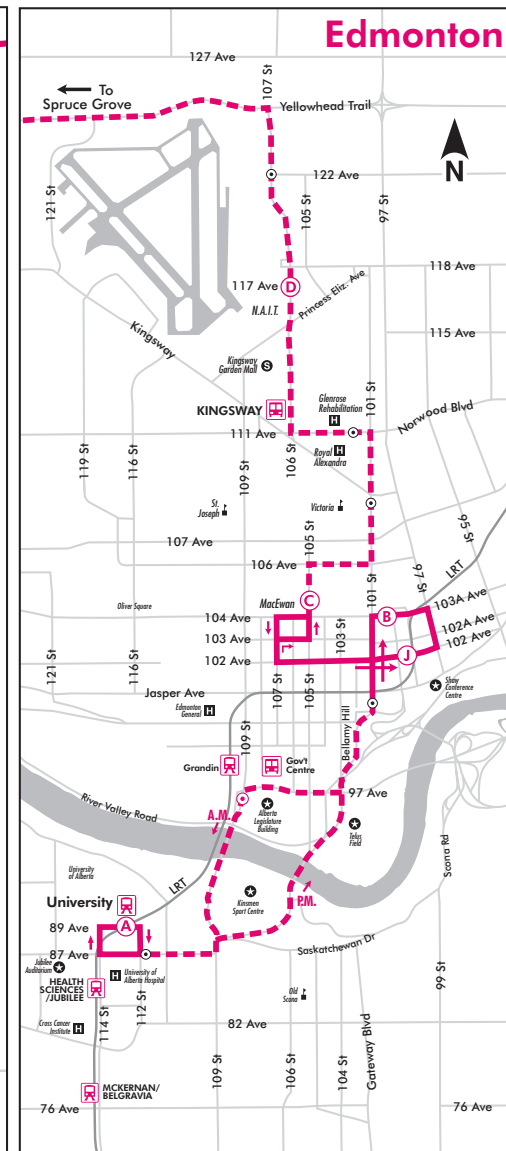

ROUTE 197													
Days of Operation Monday to Friday													
Destinations University to Spruce Grove						Destinations Spruce Grove to University							
University TC	101 St 103A Av	105 St 104 Av	106 St 117 Av	154 St 118 Av	SPRUCE GROVE Century Rd Grove Dr	SPRUCE GROVE Aspen Glen Dr Grove Dr	SPRUCE GROVE King St McLeod Av	SPRUCE GROVE Century Rd McLeod Av	SPRUCE GROVE Century Rd Grove Dr	106 St 117 Av	105 St 105 Av	99 St 102 Av	University TC
(A)	(B)	(C)	(D)	(E)	(F)	(G)	(H)	(I)	(F)	(D)	(C)	(J)	(A)
				5:16	5:35	5:42	5:52	5:57	6:03	6:30	6:38	6:48	7:24
				5:36	5:55	6:02	6:12	6:17	6:23	6:50	6:58	7:08	7:44
				5:56	6:15	6:22	6:32	6:37	6:43	7:10	7:18	7:28	8:04
				6:16	6:35	6:42	6:52	6:57	7:03	7:30	7:38	7:48	8:19
				6:31	6:50	6:57	7:07	7:12	7:18	7:45	7:53	8:03	8:34
				6:46	7:05	7:12	7:22	7:27	7:33	8:00	8:08	8:18	8:34
				7:06	7:25	7:32	7:42	7:47	7:53	8:20	8:28	8:38	8:54
3:10	3:26	3:20	3:30	3:56	4:03	4:13	4:18	4:24					
3:35	3:51	4:02	4:12	4:13	4:20	4:30	4:35	4:41					
3:55	4:11	4:22	4:32	4:38	4:45	4:55	5:00	5:06					
4:15	4:31	4:42	4:52	4:58	5:05	5:15	5:20	5:26					
4:40	4:56	5:07	5:17	5:18	5:25	5:35	5:40	5:46					
5:10	5:26	5:37	5:47	5:43	5:50	6:00	6:05	6:11					
				6:13	6:20	6:30	6:35	6:41					

All ETS routes are accessible

ETS
Edmonton Transit System

ROUTE 197
Peak Hours Only
Spruce Grove
Downtown
University

Revised December 20, 2009

THE EVERY DAY WAY
TO SAVE THE PLANET

takeETS.com

The City of Spruce Grove is committed to working towards a sustainable future through the integration of community, economic, and environmental considerations in all municipal operations. Along with changing the way we do business, contributing to sustainability as a municipality means developing programs that encourage residents to get involved as well.