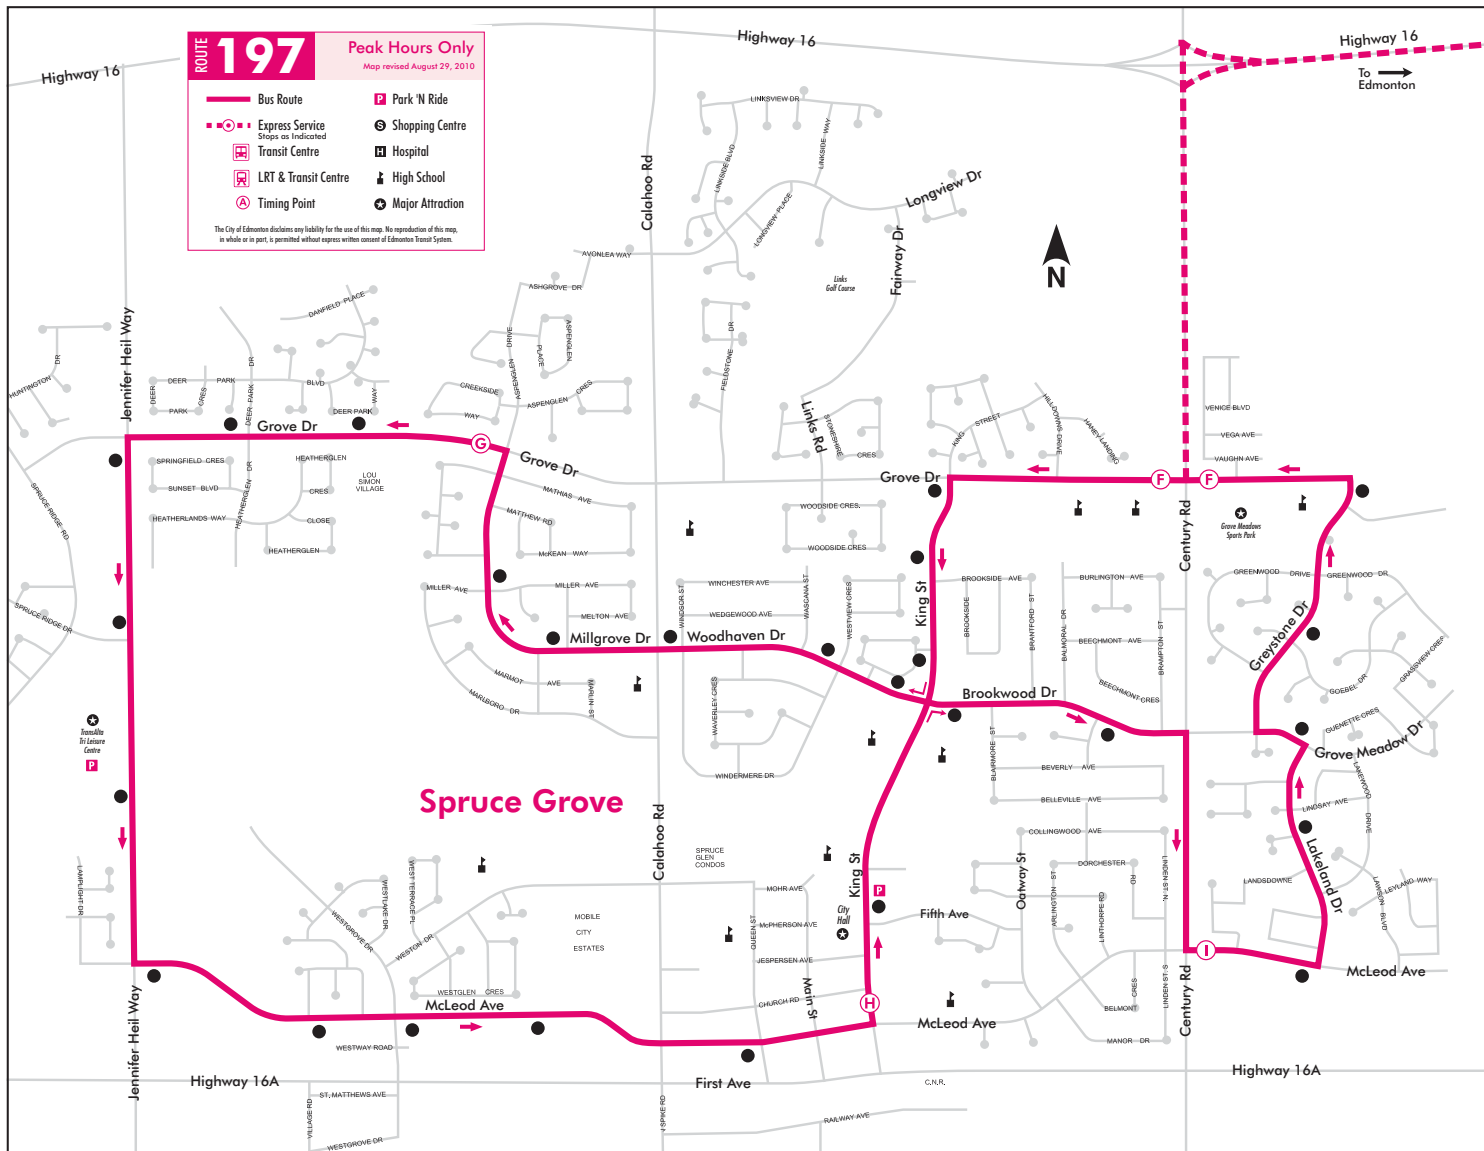

ROUTE 197													
Days of Operation Monday to Friday													
Destinations University to Spruce Grove						Destinations Spruce Grove to University							
University TC	101 St 103A Av	105 St 104 Av	106 St 117 Av	154 St 118 Av	SPRUCE GROVE Century Rd Grove Dr	SPRUCE GROVE Aspen Glen Dr Grove Dr	SPRUCE GROVE King St McLeod Av	SPRUCE GROVE Century Rd McLeod Av	SPRUCE GROVE Century Rd Grove Dr	106 St 117 Av	105 St 105 Av	99 St 102 Av	University TC
(A)	(B)	(C)	(D)	(E)	(F)	(G)	(H)	(I)	(F)	(D)	(C)	(J)	(A)
				5:16	5:35	5:42	5:52	5:57	6:03	6:30	6:38	6:48	7:24
				5:36	5:55	6:02	6:12	6:17	6:23	6:50	6:58	7:08	7:44
				5:56	6:15	6:22	6:32	6:37	6:43	7:10	7:18	7:28	8:04
				6:16	6:35	6:42	6:52	6:57	7:03	7:30	7:38	7:48	8:19
				6:31	6:50	6:57	7:07	7:12	7:18	7:45	7:53	8:03	8:34
				6:46	7:05	7:12	7:22	7:27	7:33	8:00	8:08	8:18	8:34
				7:06	7:25	7:32	7:42	7:47	7:53	8:20	8:28	8:38	8:54
3:10	3:26	3:20	3:30	3:56	4:03	4:13	4:18	4:24					
3:35	3:51	4:02	4:12	4:13	4:20	4:30	4:35	4:41					
3:55	4:11	4:22	4:32	4:38	4:45	4:55	5:00	5:06					
4:15	4:31	4:42	4:52	4:58	5:05	5:15	5:20	5:26					
4:40	4:56	5:07	5:17	5:18	5:25	5:35	5:40	5:46					
5:10	5:26	5:37	5:47	5:43	5:50	6:00	6:05	6:11					
				6:13	6:20	6:30	6:35	6:41					

All ETS routes are accessible

ETS
Edmonton Transit System

ROUTE 197
Peak Hours Only
Spruce Grove
Downtown
University

Revised December 20, 2009

THE EVERY DAY WAY
TO SAVE THE PLANET

takeETS.com

The City of Spruce Grove is committed to working towards a sustainable future through the integration of community, economic, and environmental considerations in all municipal operations. Along with changing the way we do business, contributing to sustainability as a municipality means developing programs that encourage residents to get involved as well.