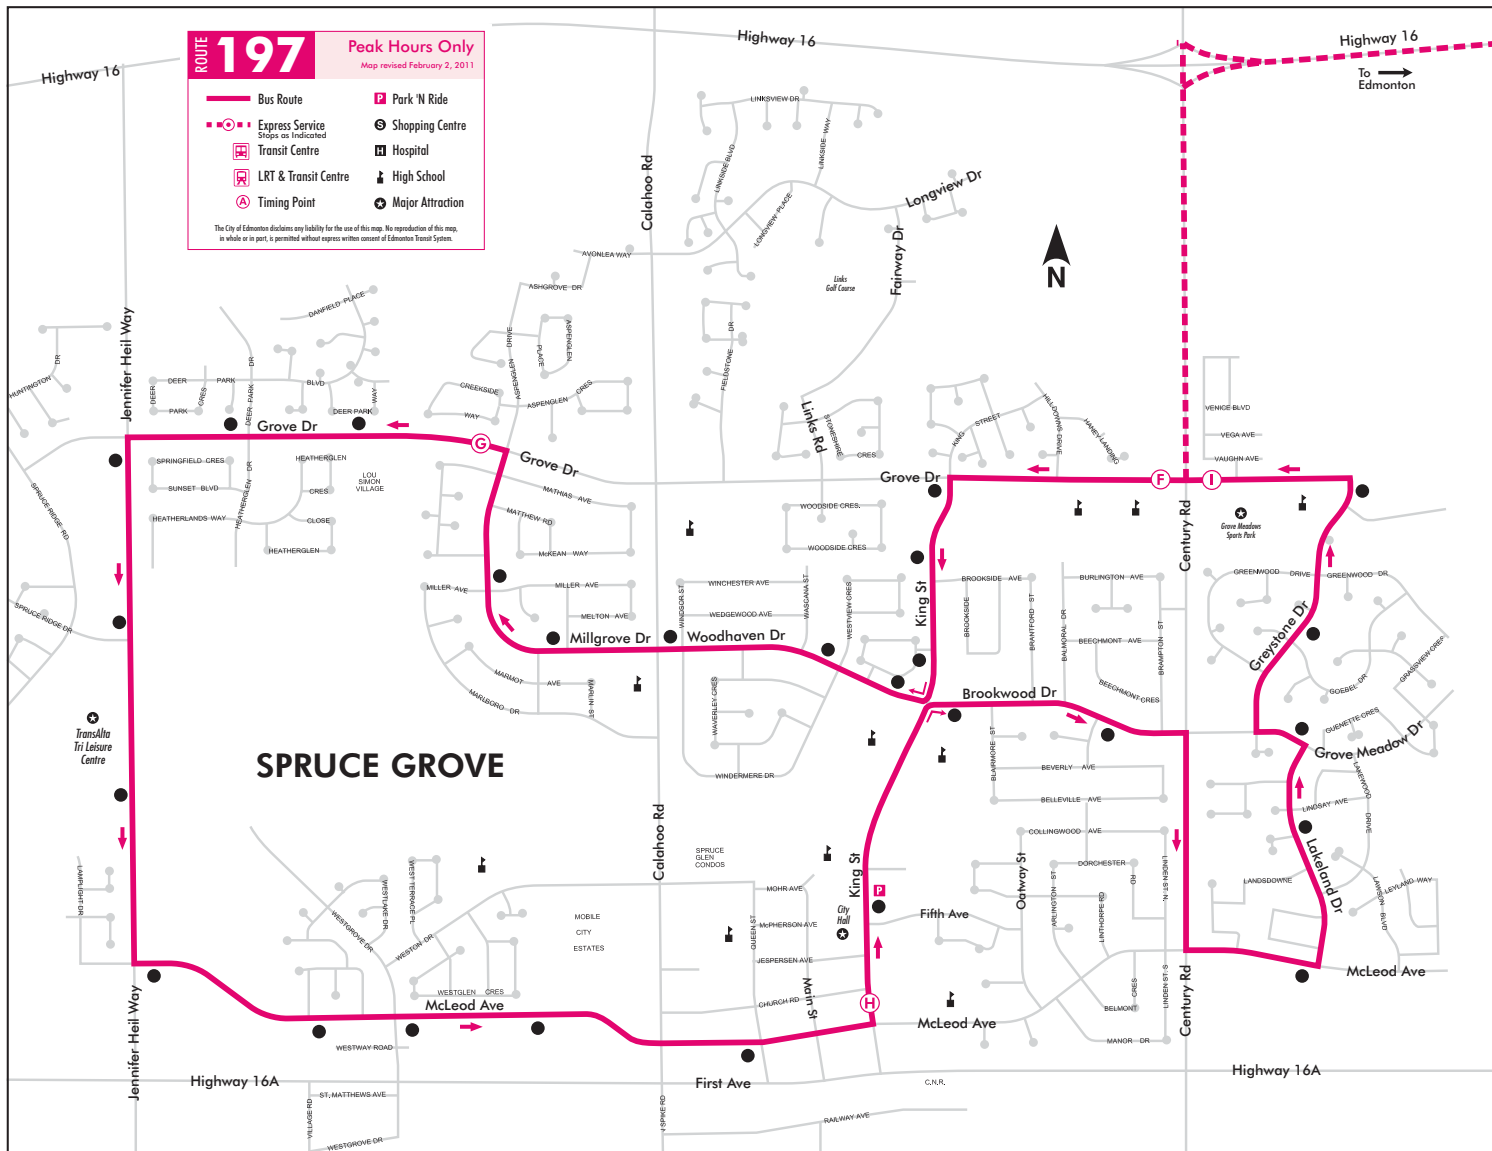

The City of Spruce Grove is committed to working towards a sustainable future through the integration of social, economic, and environmental considerations in all municipal operations. Along with changing the way we do business, contributing to sustainability as a municipality means developing programs that encourage residents to get involved as well.

The commuter transit program is an excellent example of that. 46% of the community's greenhouse gas emissions are related to transportation. By utilizing the transit service, there are fewer cars on the road, thus fuel use and emissions are reduced. These small changes in your daily life can have a big impact on the environment. You are doing something positive for the environment and for yourself reducing stress, saving money, and having a little more time to yourself.

Good for the environment, good for the community, and good for your wallet - how can you go wrong with that?

Thanks for doing your part and enjoy the ride!