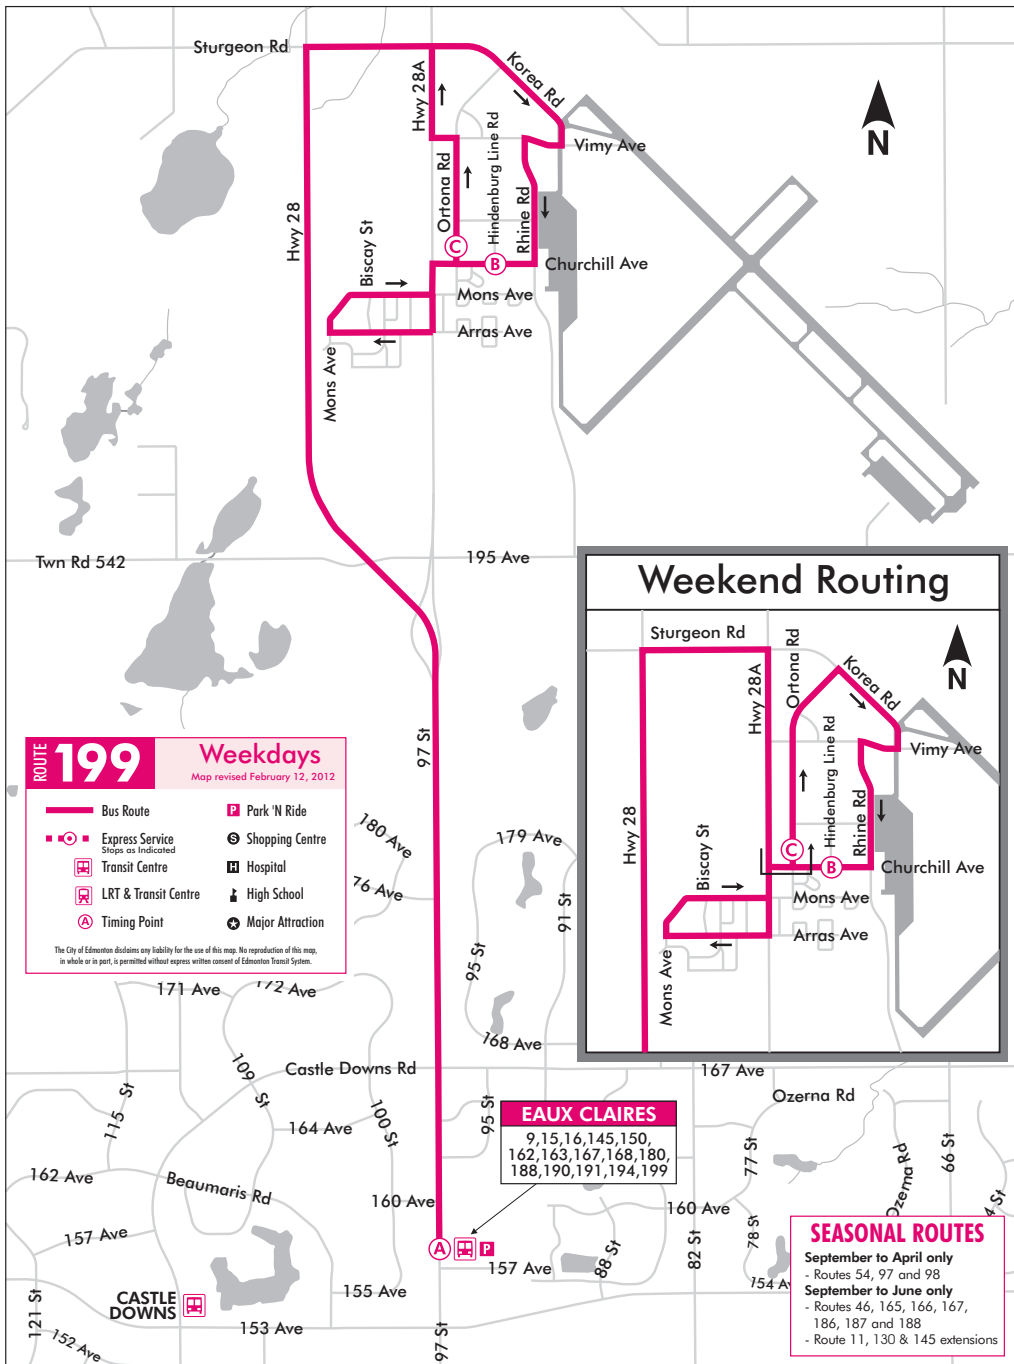

Transit Watch 780-442-4900

Report suspicious activity.

All ETS routes are accessible

ROUTE 199

**Eaux Claires
Edmonton Garrison**

Revised February 12, 2012

THE EVERY DAY WAY TO SAVE THE PLANET

THE EVERY DAY WAY TO GET FROM DOOR TO DOOR

takeETS.com

ETS
Edmonton Transit System

takeETS.com

ROUTE 199 Days of Operation **Monday to Friday**

Destinations
Eaux Claires to Edmonton Garrison to Eaux Claires

Eaux Claires TC	Hindenburg Line Rd Churchill Av	Ortona Rd Churchill Av	Eaux Claires TC																		
(A)	(B)	(C)	(A)																		
6:19	6:36	6:44	6:59	C																	
7:04	7:21	7:29	7:44	C																	
7:49	8:06	8:14	8:29	C																	
3:13	3:30	3:38	3:53	C																	
3:58	4:15	4:23	4:38	C																	
4:43	5:00	5:08	5:23	C																	
5:28	5:45	5:53	6:08	C																	

ROUTE 199 Days of Operation **Saturday & Sunday**

Destinations
Eaux Claires to Edmonton Garrison to Eaux Claires

Eaux Claires TC	Ortona Rd Churchill Av	Hindenburg Line Rd Churchill Av	Eaux Claires TC																			
(A)	(C)	(B)	(A)																			
8:12	8:24	8:29	8:52	C																		
8:57	9:09	9:14	9:37	C																		
9:42	9:54	9:59	10:22	C																		
10:27	10:39	10:44	11:07	C																		
11:12	11:24	11:29	11:52	C																		
11:57	12:09	12:14	12:37	C																		
12:42	12:54	12:59	1:22	C																		
1:27	1:39	1:44	2:07	C																		
2:12	2:24	2:29	2:52	C																		
2:57	3:09	3:14	3:37	C																		
3:42	3:54	3:59	4:22	C																		
4:27	4:39	4:44	5:07	C																		
5:12	5:24	5:29	5:52	C																		
5:57	6:09	6:14	6:37	C																		
6:42	6:54	6:59	7:22	C																		
7:27	7:39	7:44	8:07	C																		