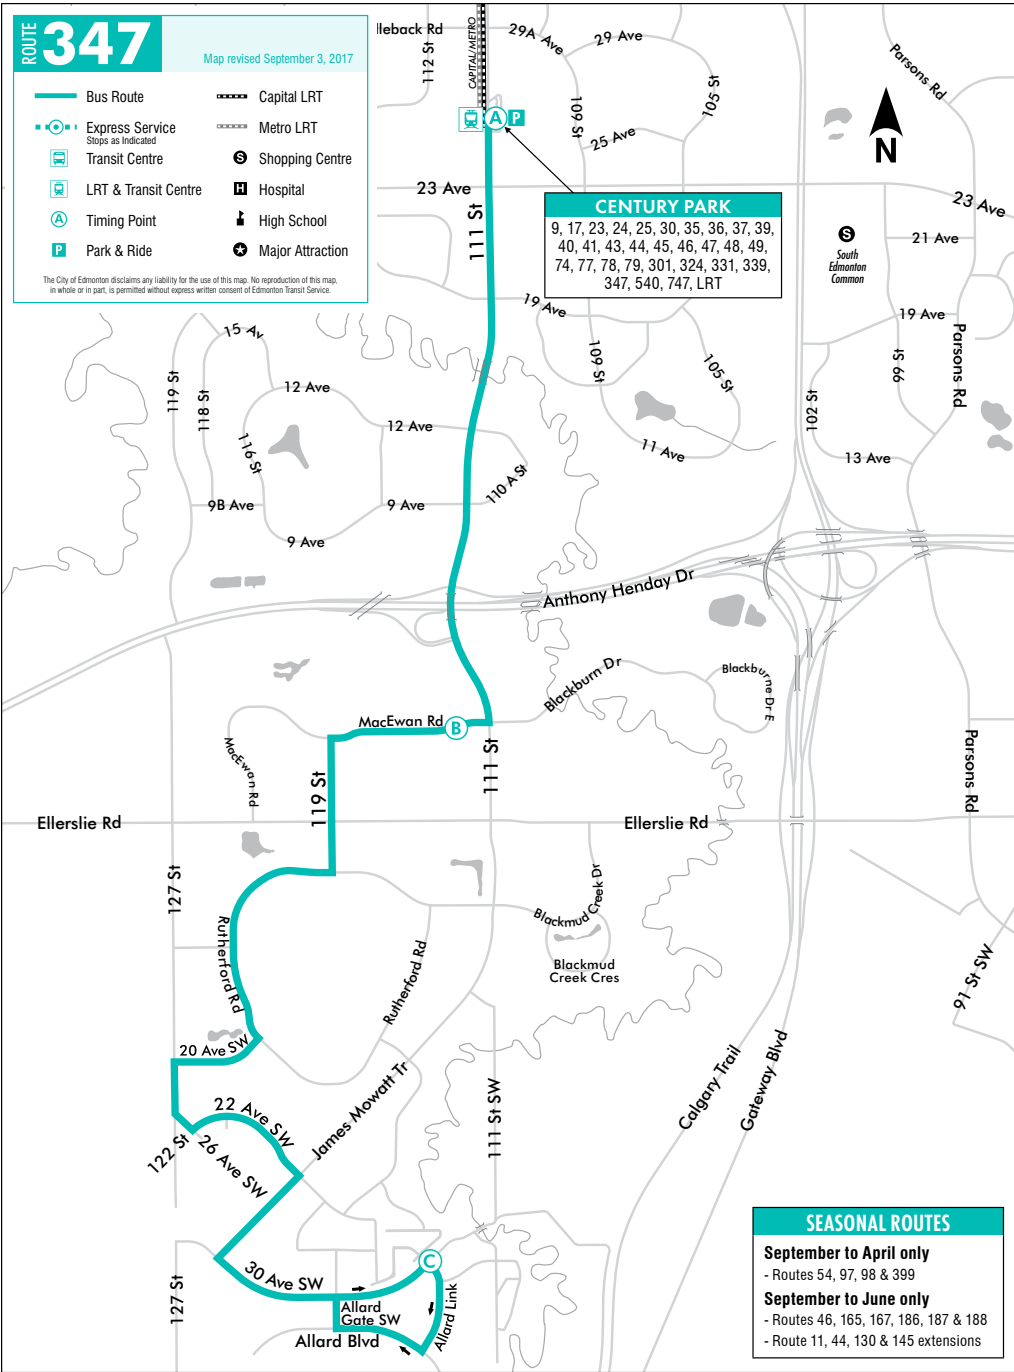

ROUTE 347 MONDAY TO FRIDAY **ROUTE 347 SATURDAY**

Century Park to Allard						Allard to Century Park			Century Park to Allard			Allard to Century Park		
Century Park TC	111 St MacEwan Rd S.W.	Allard Link 30 Av S.W.	Allard Link 30 Av S.W.	McMullen Green S.W. MacEwan Rd S.W.	Century Park TC	Century Park TC	111 St MacEwan Rd S.W.	Allard Link 30 Av S.W.	Allard Link 30 Av S.W.	McMullen Green S.W. MacEwan Rd S.W.	Century Park TC	Century Park TC	111 St MacEwan Rd S.W.	Century Park TC
A	B	C	C	B	A		A	B	C	C	B	A		
			6:03	6:20	6:27		8:57	9:03	9:19	9:19	9:35	9:43		
			6:33	6:50	6:57		9:27	9:33	9:49	9:49	10:05	10:13		
			7:03	7:20	7:27		9:57	10:03	10:19	10:19	10:35	10:43		
			7:33	7:50	7:57		10:27	10:33	10:49	10:49	11:05	11:13		
			8:03	8:20	8:27		10:57	11:03	11:19	11:19	11:35	11:43		
			8:33	8:50	8:57		11:27	11:33	11:49	11:49	12:05	12:13		
			9:13	9:29	9:35		11:57	12:03	12:19	12:19	12:35	12:43		
9:21	9:27	9:43	9:43	9:59	10:05	12:27	12:33	12:49	12:49	1:05	1:13	1:13		
9:51	9:57	10:13	10:13	10:29	10:35	1:27	1:33	1:49	1:49	2:05	2:13	2:13		
10:21	10:27	10:43	10:43	10:59	11:05	1:57	2:03	2:19	2:19	2:35	2:43	2:43		
10:51	10:57	11:13	11:13	11:29	11:35	2:27	2:33	2:49	2:49	3:05	3:13	3:13		
11:21	11:27	11:43	11:43	11:59	12:05	2:57	3:03	3:19	3:19	3:35	3:43	3:43		
11:51	11:57	12:13	12:13	12:29	12:35	3:27	3:33	3:49	3:49	4:05	4:13	4:13		
12:21	12:27	12:43	12:43	12:59	1:05	3:57	4:03	4:19	4:19	4:35	4:43	4:43		
12:51	12:57	1:13	1:13	1:29	1:35	4:27	4:33	4:49	4:49	5:05	5:13	5:13		
1:21	1:27	1:43	1:43	1:59	2:05	4:57	5:03	5:19	5:19	5:35	5:43	5:43		
1:51	1:57	2:13	2:13	2:29	2:35	5:27	5:33	5:49	5:49	6:05	6:13	6:13		
2:21	2:27	2:43	2:43	2:59	3:05	5:57	6:03	6:19	6:19	6:35	6:43	6:43		
2:46	2:52	3:08	3:08	3:26	3:32	6:27	6:33	6:49	6:49	7:05	7:13	7:13		
3:07	3:14	3:31												
3:37	3:44	4:01												
4:07	4:14	4:31												
4:37	4:44	5:01												
5:07	5:14	5:31												
5:37	5:44	6:01												
6:07	6:14	6:31												
6:37	6:44	7:01												
7:07	7:14	7:31												

Bold Text represents P.M. time TC = Transit Centre C=Community Bus Subject to change without notice