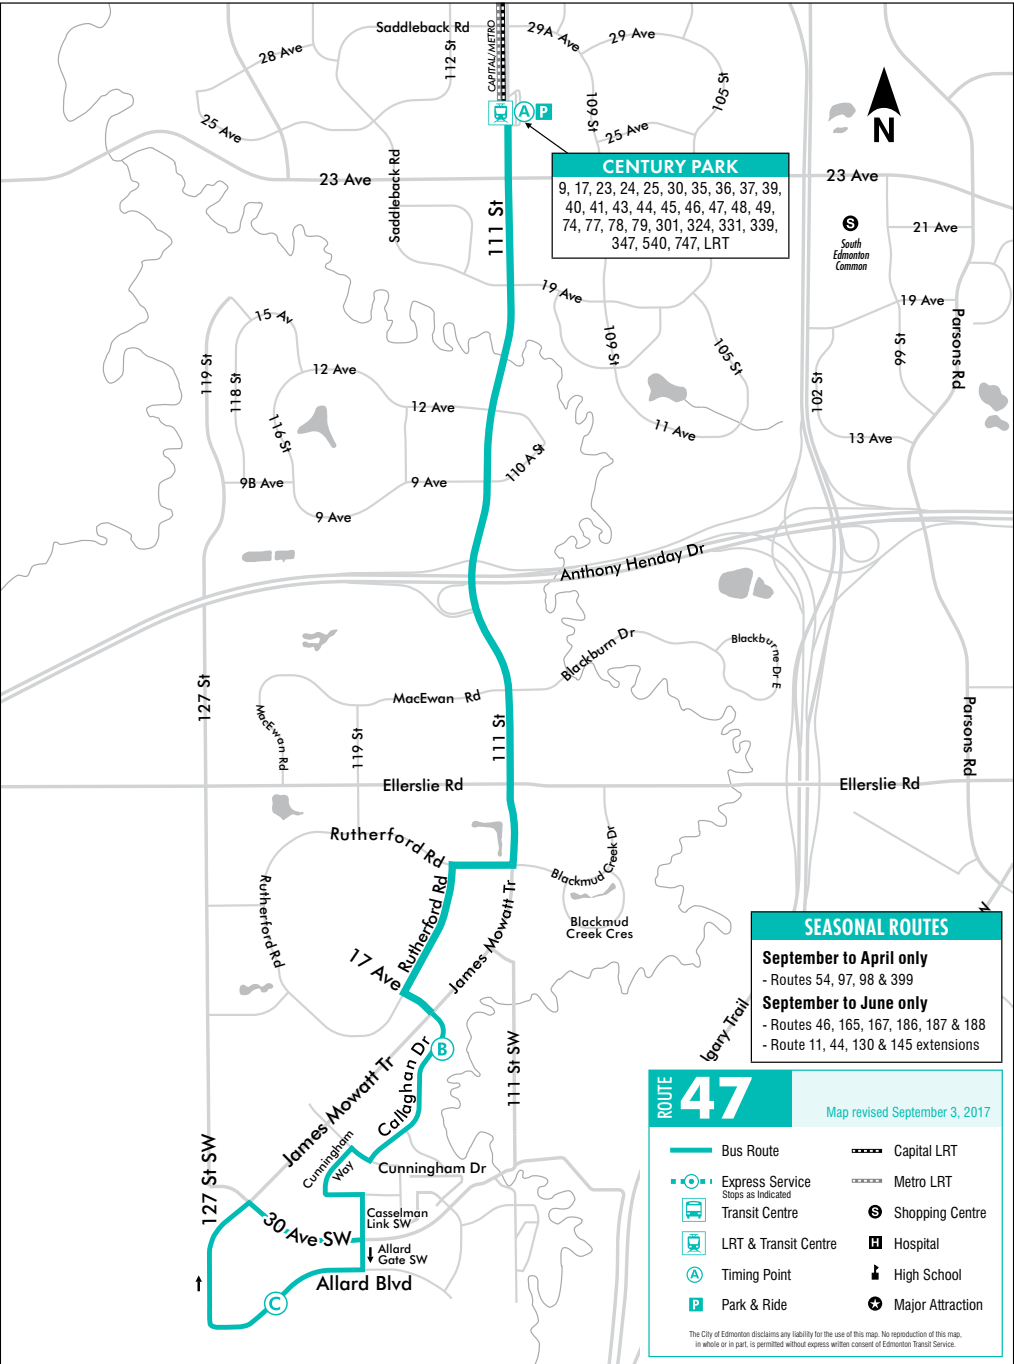

ROUTE 47 MONDAY TO FRIDAY						ROUTE 47 SATURDAY					
Century Park to Allard			Allard to Century Park			Century Park to Allard			Allard to Century Park		
Century Park TC	Callaghan Dr Callaghan Close	Alexander Way S.W. Allard Blvd	Alexander Way S.W. Allard Blvd	Callaghan Dr Callaghan Close	Century Park TC	Century Park TC	Callaghan Dr Callaghan Close	Alexander Way S.W. Allard Blvd	Alexander Way S.W. Allard Blvd	Callaghan Dr Callaghan Close	Century Park TC
A	B	C	C	B	A	A	B	C	C	B	A
5:45	5:54	6:00	5:32	5:40	5:54	5:36	5:46	5:52	5:52	5:58	6:11
6:15	6:24	6:30	6:00	6:08	6:22	6:36	6:46	6:52	6:52	6:58	7:11
			6:30	6:39	6:53	7:06	7:16	7:22	7:22	7:28	7:41
			6:47	6:56	7:11	7:36	7:46	7:52	7:52	7:58	8:11
			6:55	7:04	7:20	8:00	8:10	8:16	8:16	8:22	8:35
6:45	6:54	7:00	7:00	7:08	7:24	8:25	8:35	8:41	8:41	8:47	9:00
			7:08	7:16	7:32	8:55	9:05	9:11	9:11	9:17	9:30
			7:16	7:24	7:40	9:25	9:35	9:41	9:41	9:47	10:00
			7:24	7:32	7:48	and every 30 minutes until					
			7:31	7:40	7:56	2:55	3:05	3:11	3:11	3:17	3:30
			7:39	7:48	8:06	3:25	3:35	3:41	3:41	3:47	4:00
7:30	7:40	7:46	7:46	7:55	8:13	3:55	4:05	4:11	4:11	4:17	4:30
7:45	7:57	8:03	8:03	8:12	8:29	4:25	4:35	4:41	4:41	4:47	5:00
8:00	8:12	8:18	8:18	8:27	8:43	4:55	5:05	5:11	5:11	5:17	5:30
			8:25	8:34	8:50	5:25	5:35	5:41	5:41	5:47	6:00
			8:32	8:40	8:56	5:55	6:05	6:11	6:11	6:17	6:30
			8:56	9:13	9:34	6:25	6:35	6:41	6:41	6:47	7:00
9:26	9:37	9:43	9:43	9:51	10:04	6:55	7:05	7:11	7:11	7:17	7:30
9:56	10:07	10:13	10:13	10:21	10:34	7:36	7:46	7:52	7:52	7:58	8:11
10:26	10:37	10:43	10:43	10:51	11:04	8:36	8:46	8:52	8:52	8:58	9:11
10:56	11:07	11:13	11:13	11:21	11:34	9:36	9:46	9:52	9:52	9:58	10:11
11:26	11:37	11:43	11:43	11:51	12:04	10:36	10:46	10:52	10:52	10:58	11:11
11:56	12:07	12:13	12:13	12:21	12:34	11:36	11:46	11:52	11:52	11:58	12:11
12:26	12:37	12:43	12:43	12:51	1:04	12:36	12:46	12:52	12:52	12:58	1:11
12:56	1:07	1:13	1:13	1:21	1:34						
1:26	1:37	1:43	1:43	1:51	2:04						
1:56	2:07	2:13	2:13	2:21	2:34						
2:26	2:39	2:45	2:45	2:53	3:06						
2:56	3:09	3:15	3:15	3:23	3:36						
3:08	3:21	3:27	3:27	3:35	3:48						
3:23	3:36	3:42	3:42	3:50	4:03						
3:38	3:51	3:57	3:57	4:06	4:19						
3:46	4:00	4:06									
3:53	4:07	4:13	4:13	4:21	4:34						
4:08	4:22	4:28	4:28	4:36	4:49						
4:16	4:30	4:36									
4:25	4:39	4:45	4:45	4:53	5:06						
4:38	4:52	4:58	4:58	5:06	5:19						
4:55	5:09	5:15	5:15	5:23	5:36						
5:01	5:16	5:22									
5:10	5:25	5:31	5:31	5:39	5:52						
5:25	5:40	5:46									
5:38	5:53	5:59	5:59	6:07	6:20						
5:57	6:11	6:17	6:17	6:25	6:37						
6:27	6:40	6:45	6:45	6:51	7:03						
6:57	7:09	7:15	7:15	7:21	7:33						
7:27	7:39	7:45	7:45	7:51	8:03						
7:57	8:09	8:15	8:15	8:21	8:33						
8:27	8:39	8:45	8:45	8:51	9:03						
8:57	9:09	9:15	9:15	9:21	9:33						
9:27	9:39	9:45	9:45	9:51	10:03						
9:57	10:08	10:14	10:14	10:20	10:32						
10:36	10:47	10:53	10:53	10:59	11:11						
11:36	11:47	11:53	11:53	11:59	12:11						
12:36	12:47	12:53	12:53	12:59	1:11						

Bold Text represents P.M. time TC = Transit Centre C=Community Bus Subject to change without notice