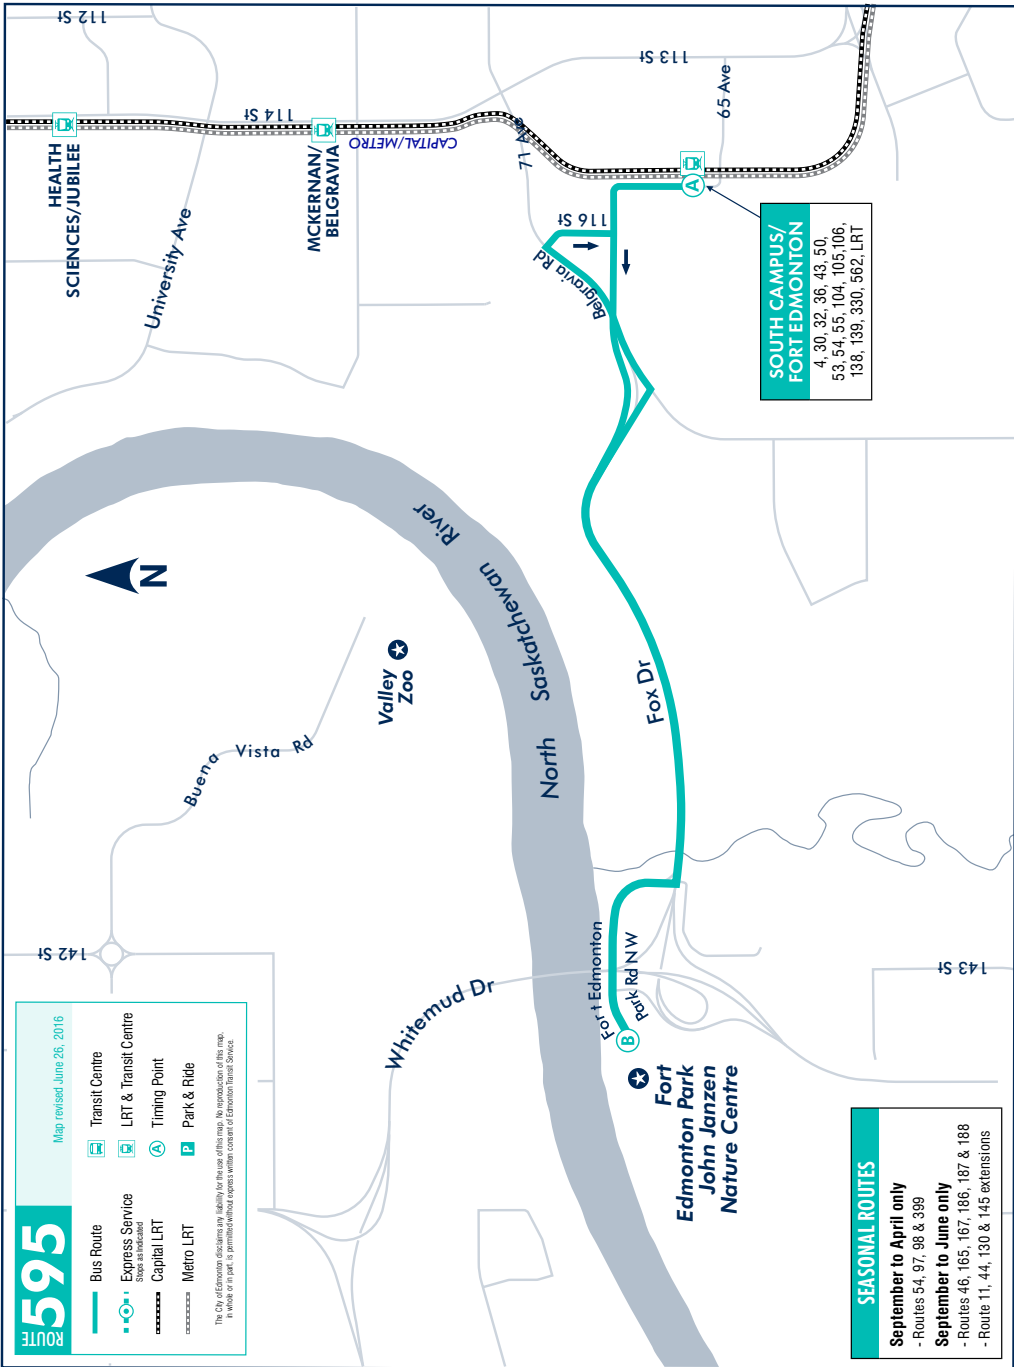

ROUTE 595 SATURDAY, SUNDAY & HOLIDAYS ONLY UNTIL JULY 3

S. Camp/Ft. Edm TC to Ft. Edmonton Park		Ft. Edmonton Park to S. Camp/Ft. Edm TC		TIMING POINTS																	
South Campus/Fort Edm Park TC	Fort Edmonton Park	Fort Edmonton Park	South Campus/Fort Edm Park TC																		
A	B	B	A																		
9:10	9:16	9:18	9:25																		
9:30	9:36	9:38	9:45																		
9:50	9:56	9:58	10:05																		
10:10	10:16	10:18	10:25																		
10:30	10:36	10:38	10:45																		
10:50	10:56	10:58	11:05																		
11:10	11:16	11:18	11:25																		
11:30	11:36	11:38	11:45																		
11:50	11:56	11:58	12:05																		
12:10	12:16	12:18	12:25																		
12:30	12:36	12:38	12:45																		
12:50	12:56	12:58	1:05																		
1:10	1:16	1:18	1:25																		
1:30	1:36	1:38	1:45																		
1:50	1:56	1:58	2:05																		
2:10	2:16	2:18	2:25																		
2:30	2:36	2:38	2:45																		
2:50	2:56	2:58	3:05																		
3:10	3:16	3:18	3:25																		
3:30	3:36	3:38	3:45																		
3:50	3:56	3:58	4:05																		
4:10	4:16	4:18	4:25																		
4:30	4:36	4:38	4:45																		
4:50	4:56	4:58	5:05																		
5:10	5:16	5:18	5:25																		

ROUTE 595 MONDAY TO FRIDAY, SATURDAY, SUNDAY & HOLIDAYS START JULY 4

S. Camp/Ft. Edm TC to Ft. Edmonton Park		Ft. Edmonton Park to S. Camp/Ft. Edm TC		TIMING POINTS																	
South Campus/Fort Edm Park TC	Fort Edmonton Park	Fort Edmonton Park	South Campus/Fort Edm Park TC																		
A	B	B	A																		
9:10	9:16	9:18	9:25																		
9:30	9:36	9:38	9:45																		
9:50	9:56	9:58	10:05																		
10:10	10:16	10:18	10:25																		
10:30	10:36	10:38	10:45																		
10:50	10:56	10:58	11:05																		
11:10	11:16	11:18	11:25																		
11:30	11:36	11:38	11:45																		
11:50	11:56	11:58	12:05																		
12:10	12:16	12:18	12:25																		
12:30	12:36	12:38	12:45																		
12:50	12:56	12:58	1:05																		
1:10	1:16	1:18	1:25																		
1:30	1:36	1:38	1:45																		
1:50	1:56	1:58	2:05																		
2:10	2:16	2:18	2:25																		
2:30	2:36	2:38	2:45																		
2:50	2:56	2:58	3:05																		
3:10	3:16	3:18	3:25																		
3:30	3:36	3:38	3:45																		
3:50	3:56	3:58	4:05																		
4:10	4:16	4:18	4:25																		
4:30	4:36	4:38	4:45																		
4:50	4:56	4:58	5:05																		
5:10	5:16	5:18	5:25																		

Bold Text represents P.M. time TC = Transit Centre C=Community Bus Subject to change without notice