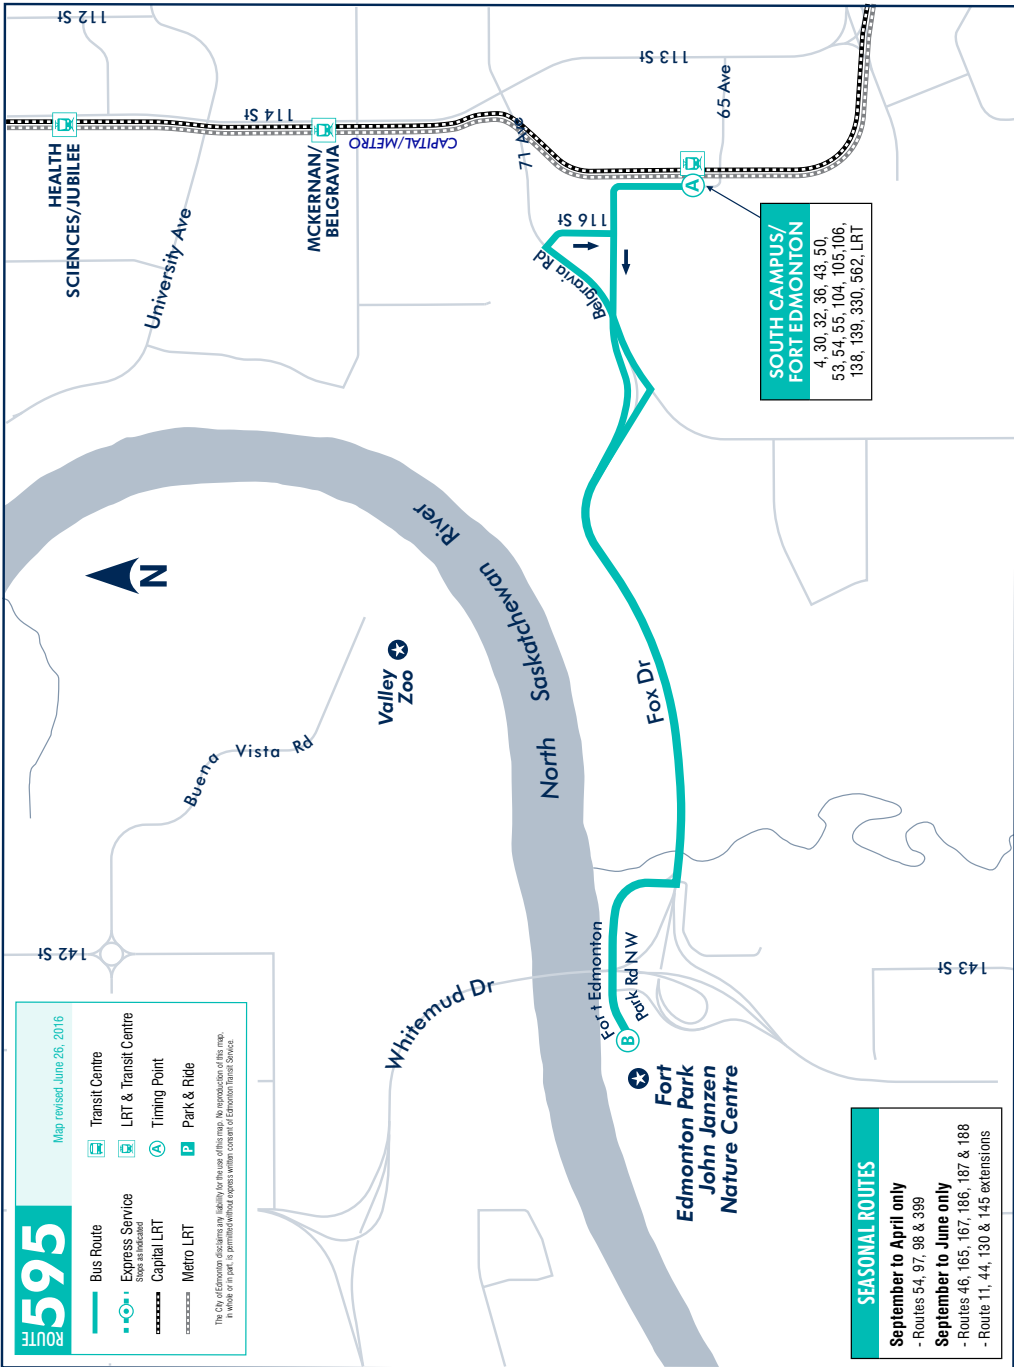

GET Mowing

Take Route 595 to the park and get 30% off admission during special event days*

*Special event dates include:

Opening Weekend | May 20-22

Dominion Day | July 1

Celtic Gathering | July 8 & 9

Harvest Fair | September 2-4

All ETS routes are accessible and all buses are equipped with bike racks except for community and regional buses.

ROUTE 595

South Campus/Fort Edmonton Park
Fort Edmonton Park

STARTS MAY 20, 2017

ETS

takeETS.com

ETS

ROUTE 595 SATURDAY, SUNDAY & HOLIDAYS ONLY UNTIL JULY 3

S. Camp/Ft. Edm TC to Ft. Edmonton Park		Ft. Edmonton Park to S. Camp/Ft. Edm TC	
South Campus/Fort Edm Park TC	Fort Edmonton Park	Fort Edmonton Park	South Campus/Fort Edm Park TC
A	B	B	A
9:10	9:16	9:18	9:25
9:30	9:36	9:38	9:45
9:50	9:56	9:58	10:05
10:10	10:16	10:18	10:25
10:30	10:36	10:38	10:45
10:50	10:56	10:58	11:05
11:10	11:16	11:18	11:25
11:30	11:36	11:38	11:45
11:50	11:56	11:58	12:05
12:10	12:16	12:18	12:25
12:30	12:36	12:38	12:45
12:50	12:56	12:58	1:05
1:10	1:16	1:18	1:25
1:30	1:36	1:38	1:45
1:50	1:56	1:58	2:05
2:10	2:16	2:18	2:25
2:30	2:36	2:38	2:45
2:50	2:56	2:58	3:05
3:10	3:16	3:18	3:25
3:30	3:36	3:38	3:45
3:50	3:56	3:58	4:05
4:10	4:16	4:18	4:25
4:30	4:36	4:38	4:45
4:50	4:56	4:58	5:05
5:10	5:16	5:18	5:25

ROUTE 595 MONDAY TO FRIDAY, SATURDAY, SUNDAY & HOLIDAYS START JULY 4

9:10	9:16	9:18	9:25
9:30	9:36	9:38	9:45
9:50	9:56	9:58	10:05
10:10	10:16	10:18	10:25
10:30	10:36	10:38	10:45
10:50	10:56	10:58	11:05
11:10	11:16	11:18	11:25
11:30	11:36	11:38	11:45
11:50	11:56	11:58	12:05
12:10	12:16	12:18	12:25
12:30	12:36	12:38	12:45
12:50	12:56	12:58	1:05
1:10	1:16	1:18	1:25
1:30	1:36	1:38	1:45
1:50	1:56	1:58	2:05
2:10	2:16	2:18	2:25
2:30	2:36	2:38	2:45
2:50	2:56	2:58	3:05
3:10	3:16	3:18	3:25
3:30	3:36	3:38	3:45
3:50	3:56	3:58	4:05
4:10	4:16	4:18	4:25
4:30	4:36	4:38	4:45
4:50	4:56	4:58	5:05
5:10	5:16	5:18	5:25