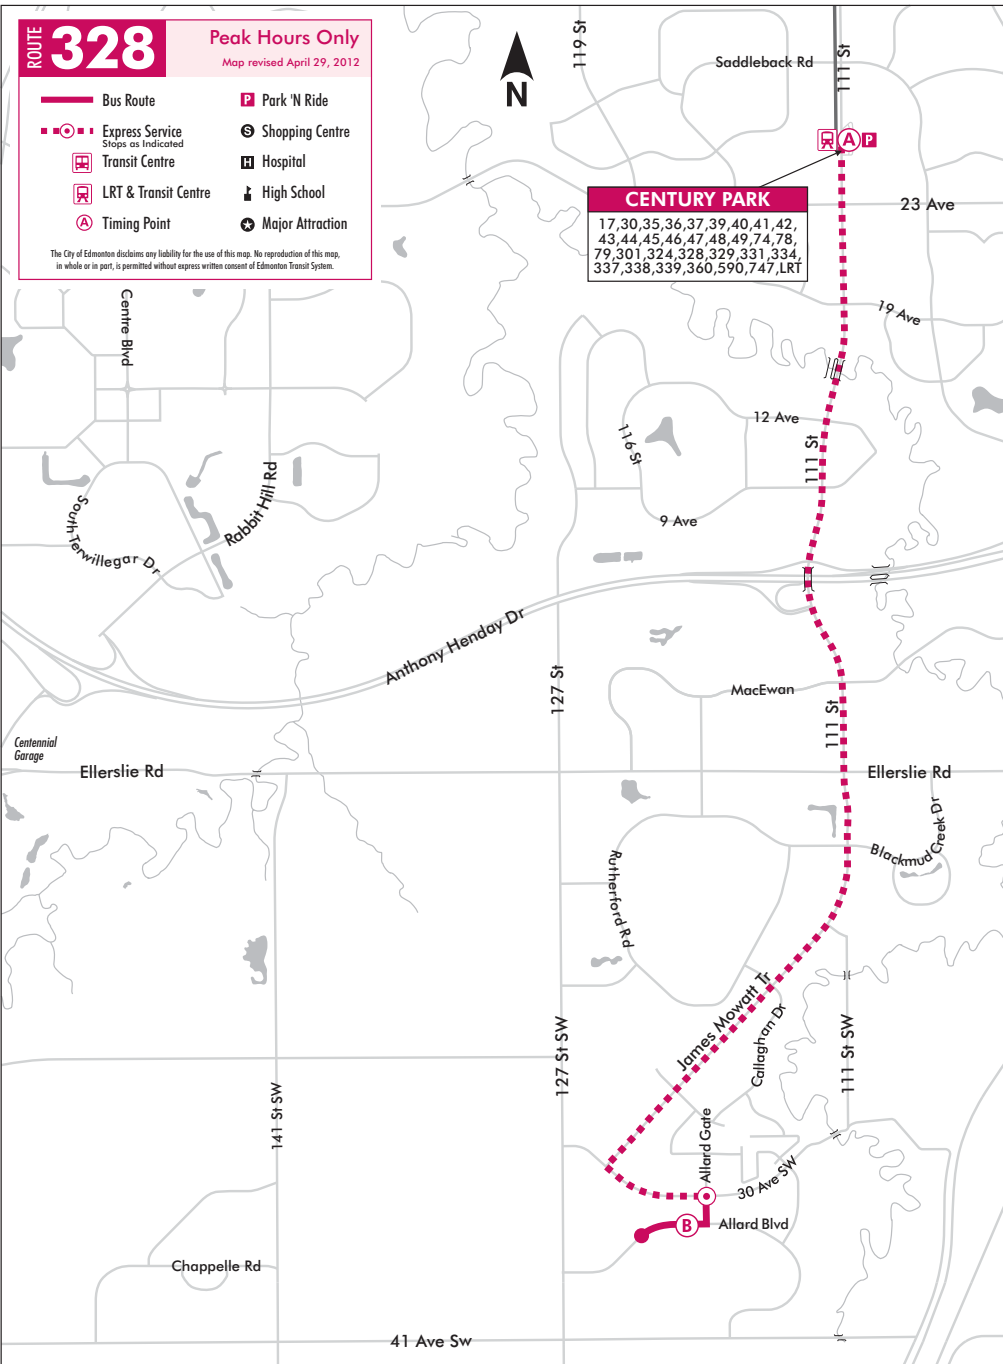

Route Number: **ROUTE 35**

The bold line indicates when the route starts a return trip.

Days of Operation: **Saturday** ← Day of week schedule operates.

Destinations: Century Park to Leger				Destinations: Leger to Century Park			
Century Park TC	Rabbit Hill Rd 23 Av	Towne Cir Blvd Terwillegor Blvd	Leger TC	Leger TC	Towne Cir Blvd Terwillegor Blvd	Rabbit Hill Rd 23 Av	Century Park TC
(A)	(B)	(C)	(D)	(D)	(C)	(B)	(A)
9:46	9:53	10:01	10:07	9:18	9:23	9:31	9:38
10:16	10:23	10:31	10:37	9:48	9:53	10:01	10:08
10:46	10:53	11:01	11:07	10:18	10:23	10:31	10:38
11:16	11:23	11:31	11:37	10:48	10:53	11:01	11:08
11:46	11:53	12:01	12:07	11:18	11:23	11:31	11:38
12:16	12:23	12:31	12:37	11:48	11:53	12:01	12:08
12:46	12:53	1:01	1:07	12:18	12:23	12:31	12:38
1:16	1:23	1:31	1:37	12:48	12:53	1:01	1:08
1:46	1:53	2:01	2:07	1:18	1:23	1:31	1:38
2:16	2:23	2:31	2:37	1:48	1:53	2:01	2:08
2:46	2:53	3:01	3:07	2:18	2:23	2:31	2:38
3:16	3:23	3:31	3:37	2:48	2:53	3:01	3:08
3:46	3:53	4:01	4:07	3:18	3:23	3:31	3:38
4:16	4:23	4:31	4:37	3:48	3:53	4:01	4:08
4:46	4:53	5:01	5:07	4:18	4:23	4:31	4:38
5:16	5:23	5:31	5:37	4:48	4:53	5:01	5:08
5:46	5:53	6:01	6:07	5:18	5:23	5:31	5:38
				5:48	5:53	6:01	6:08

Timing points are select bus stops along the route that correspond to times listed under each location. The letter in the circles can be found on the route map to pinpoint the location. For other stops along the route, check the "Bus Stop Numbers" page.

takeETS.com

ROUTE 328 Days of Operation **Monday to Friday**

Destinations Century Park to Allard		Destinations Allard to Century Park															
Century Park TC	Agar Green Allard Blvd	Agar Green Allard Blvd	Century Park TC														
A	B	B	A														
6:09	6:23	6:28	6:42	C													
6:54	7:08	7:13	7:27	C													
7:39	7:53	7:58	8:12	C													
8:24	8:38	8:43	8:57	C													
3:34	3:48	3:53	4:07	C													
4:19	4:33	4:38	4:52	C													
5:04	5:18	5:23	5:37	C													
5:49	6:03	6:08	6:22	C													