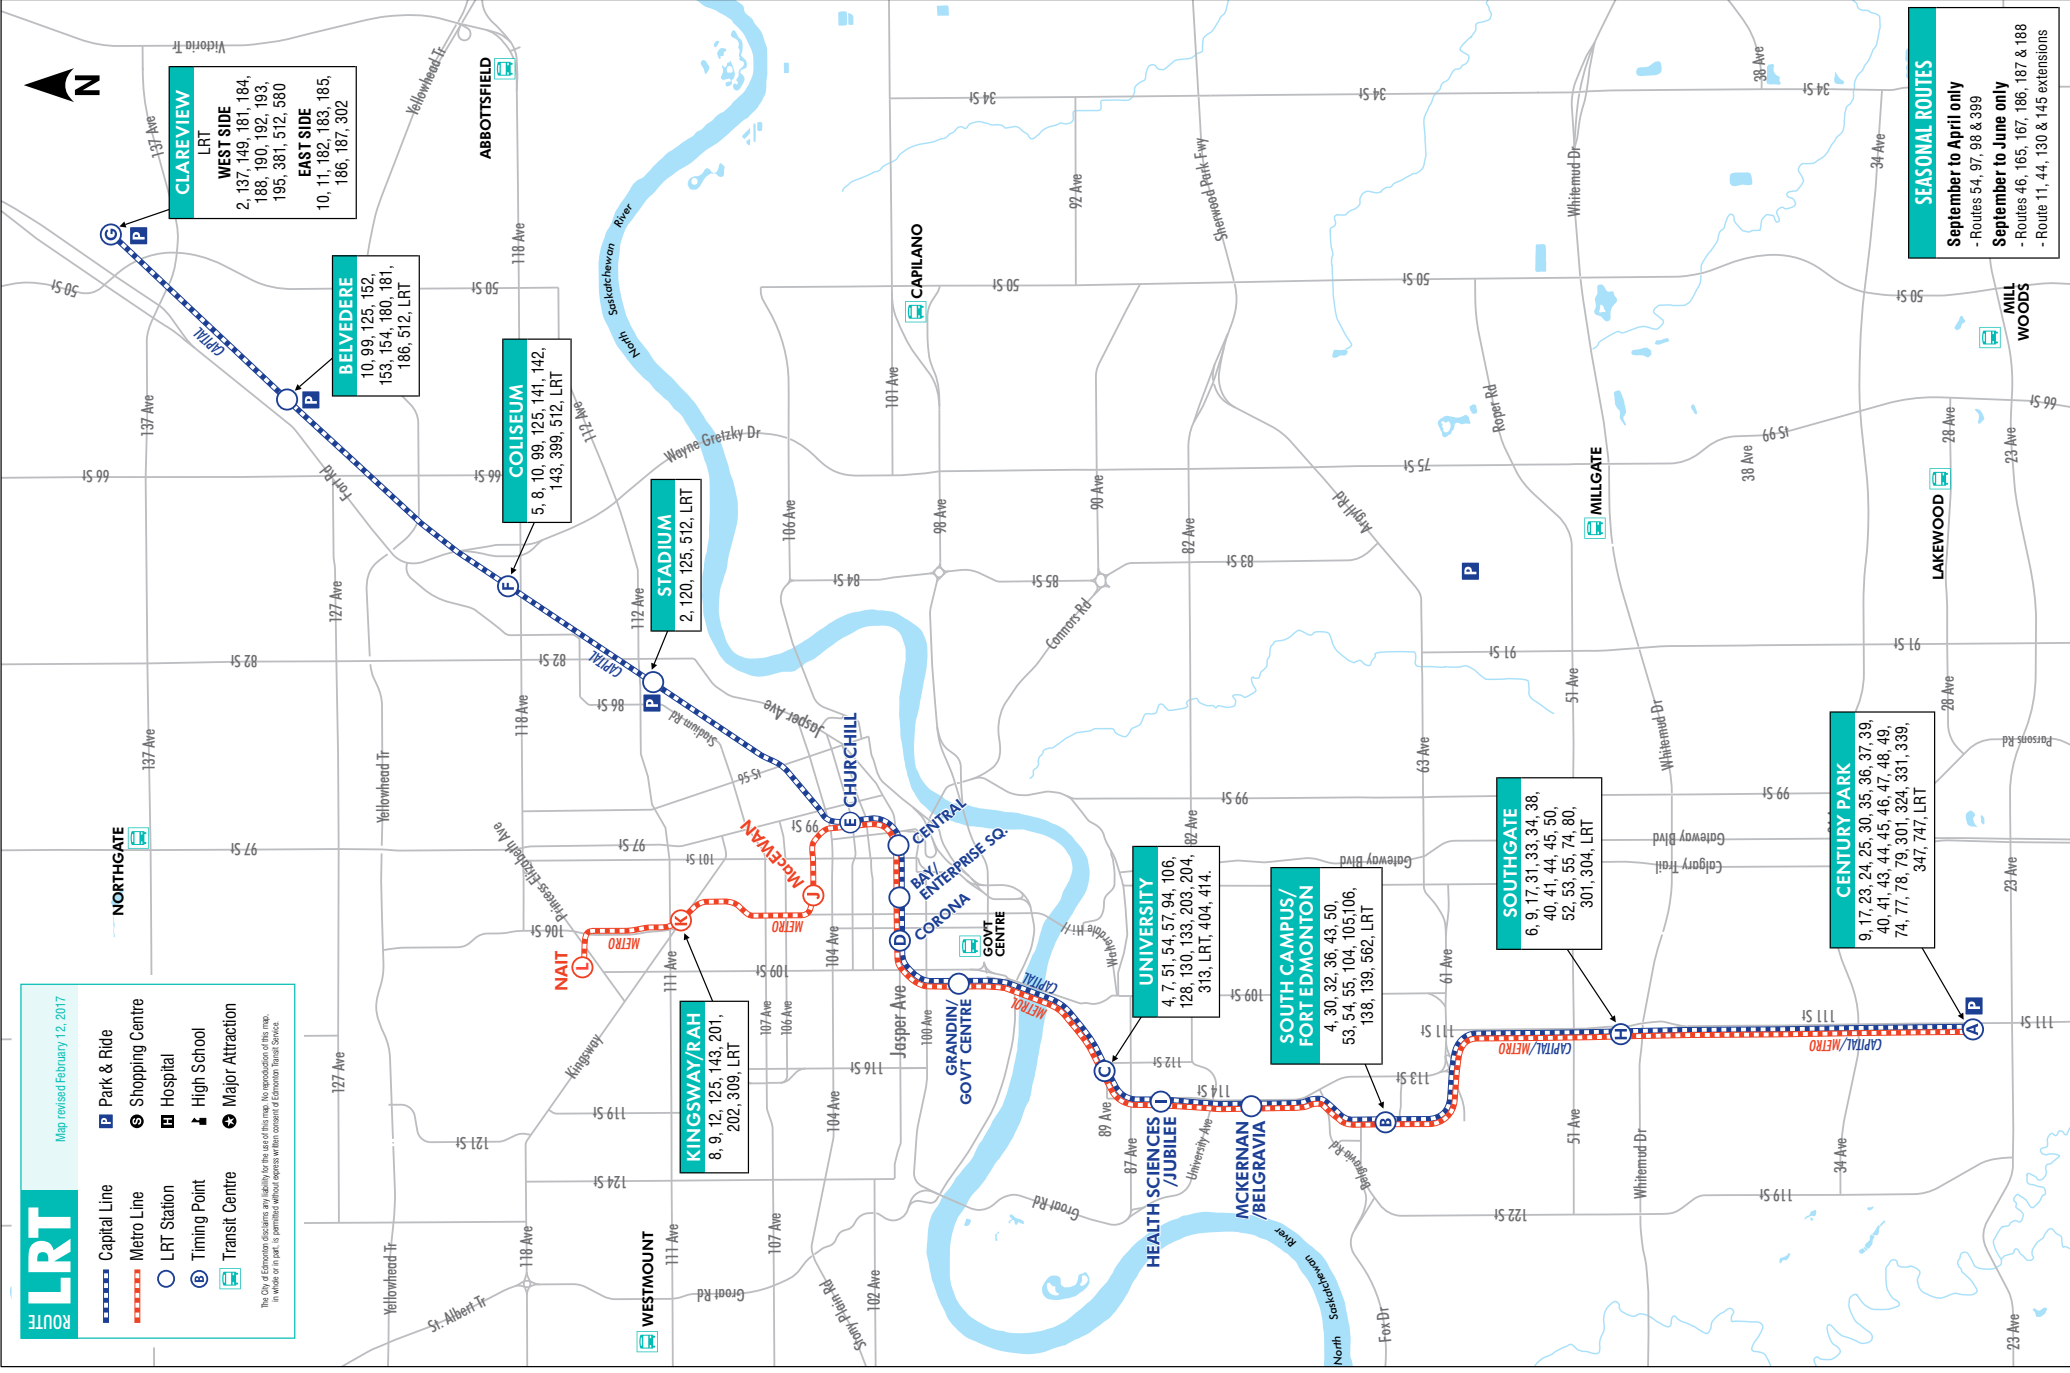

LRT ROUTE

Map revised February 12, 2017

- Capital Line
- Metro Line
- LRT Station
- Timing Point
- Transit Centre
- Park & Ride
- Shopping Centre
- Hospital
- High School
- Major Attraction

CLAREVIEW
LRT
WEST SIDE
2, 137, 149, 181, 184,
188, 190, 192, 193,
195, 381, 512, 560
EAST SIDE
10, 11, 182, 183, 185,
186, 187, 302

BELVEDERE
10, 99, 125, 152,
153, 154, 180, 181,
186, 512, LRT

COLISEUM
5, 8, 10, 99, 125, 141, 142,
143, 389, 512, LRT

STADIUM
2, 120, 125, 512, LRT

KINGSWAY/RAH
8, 9, 12, 125, 143, 201,
202, 309, LRT

UNIVERSITY
4, 7, 51, 54, 57, 94, 106,
128, 130, 133, 203, 204,
313, LRT, 404, 414,

**SOUTH CAMPUS/
FORT EDMONTON**
4, 30, 32, 36, 43, 50,
53, 54, 55, 104, 105, 106,
138, 139, 562, LRT

SOUTHGATE
6, 9, 17, 31, 33, 34, 38,
40, 41, 44, 45, 50,
52, 53, 55, 74, 80,
301, 304, LRT

CENTURY PARK
9, 17, 23, 24, 25, 30, 35, 36, 37, 39,
40, 41, 43, 44, 45, 46, 47, 48, 49,
74, 77, 78, 79, 301, 324, 331, 339,
347, 747, LRT

SEASONAL ROUTES
September to April only
- Routes 54, 97, 98 & 399
September to June only
- Routes 46, 165, 167, 186, 187 & 188
- Routes 11, 44, 130 & 145 extensions