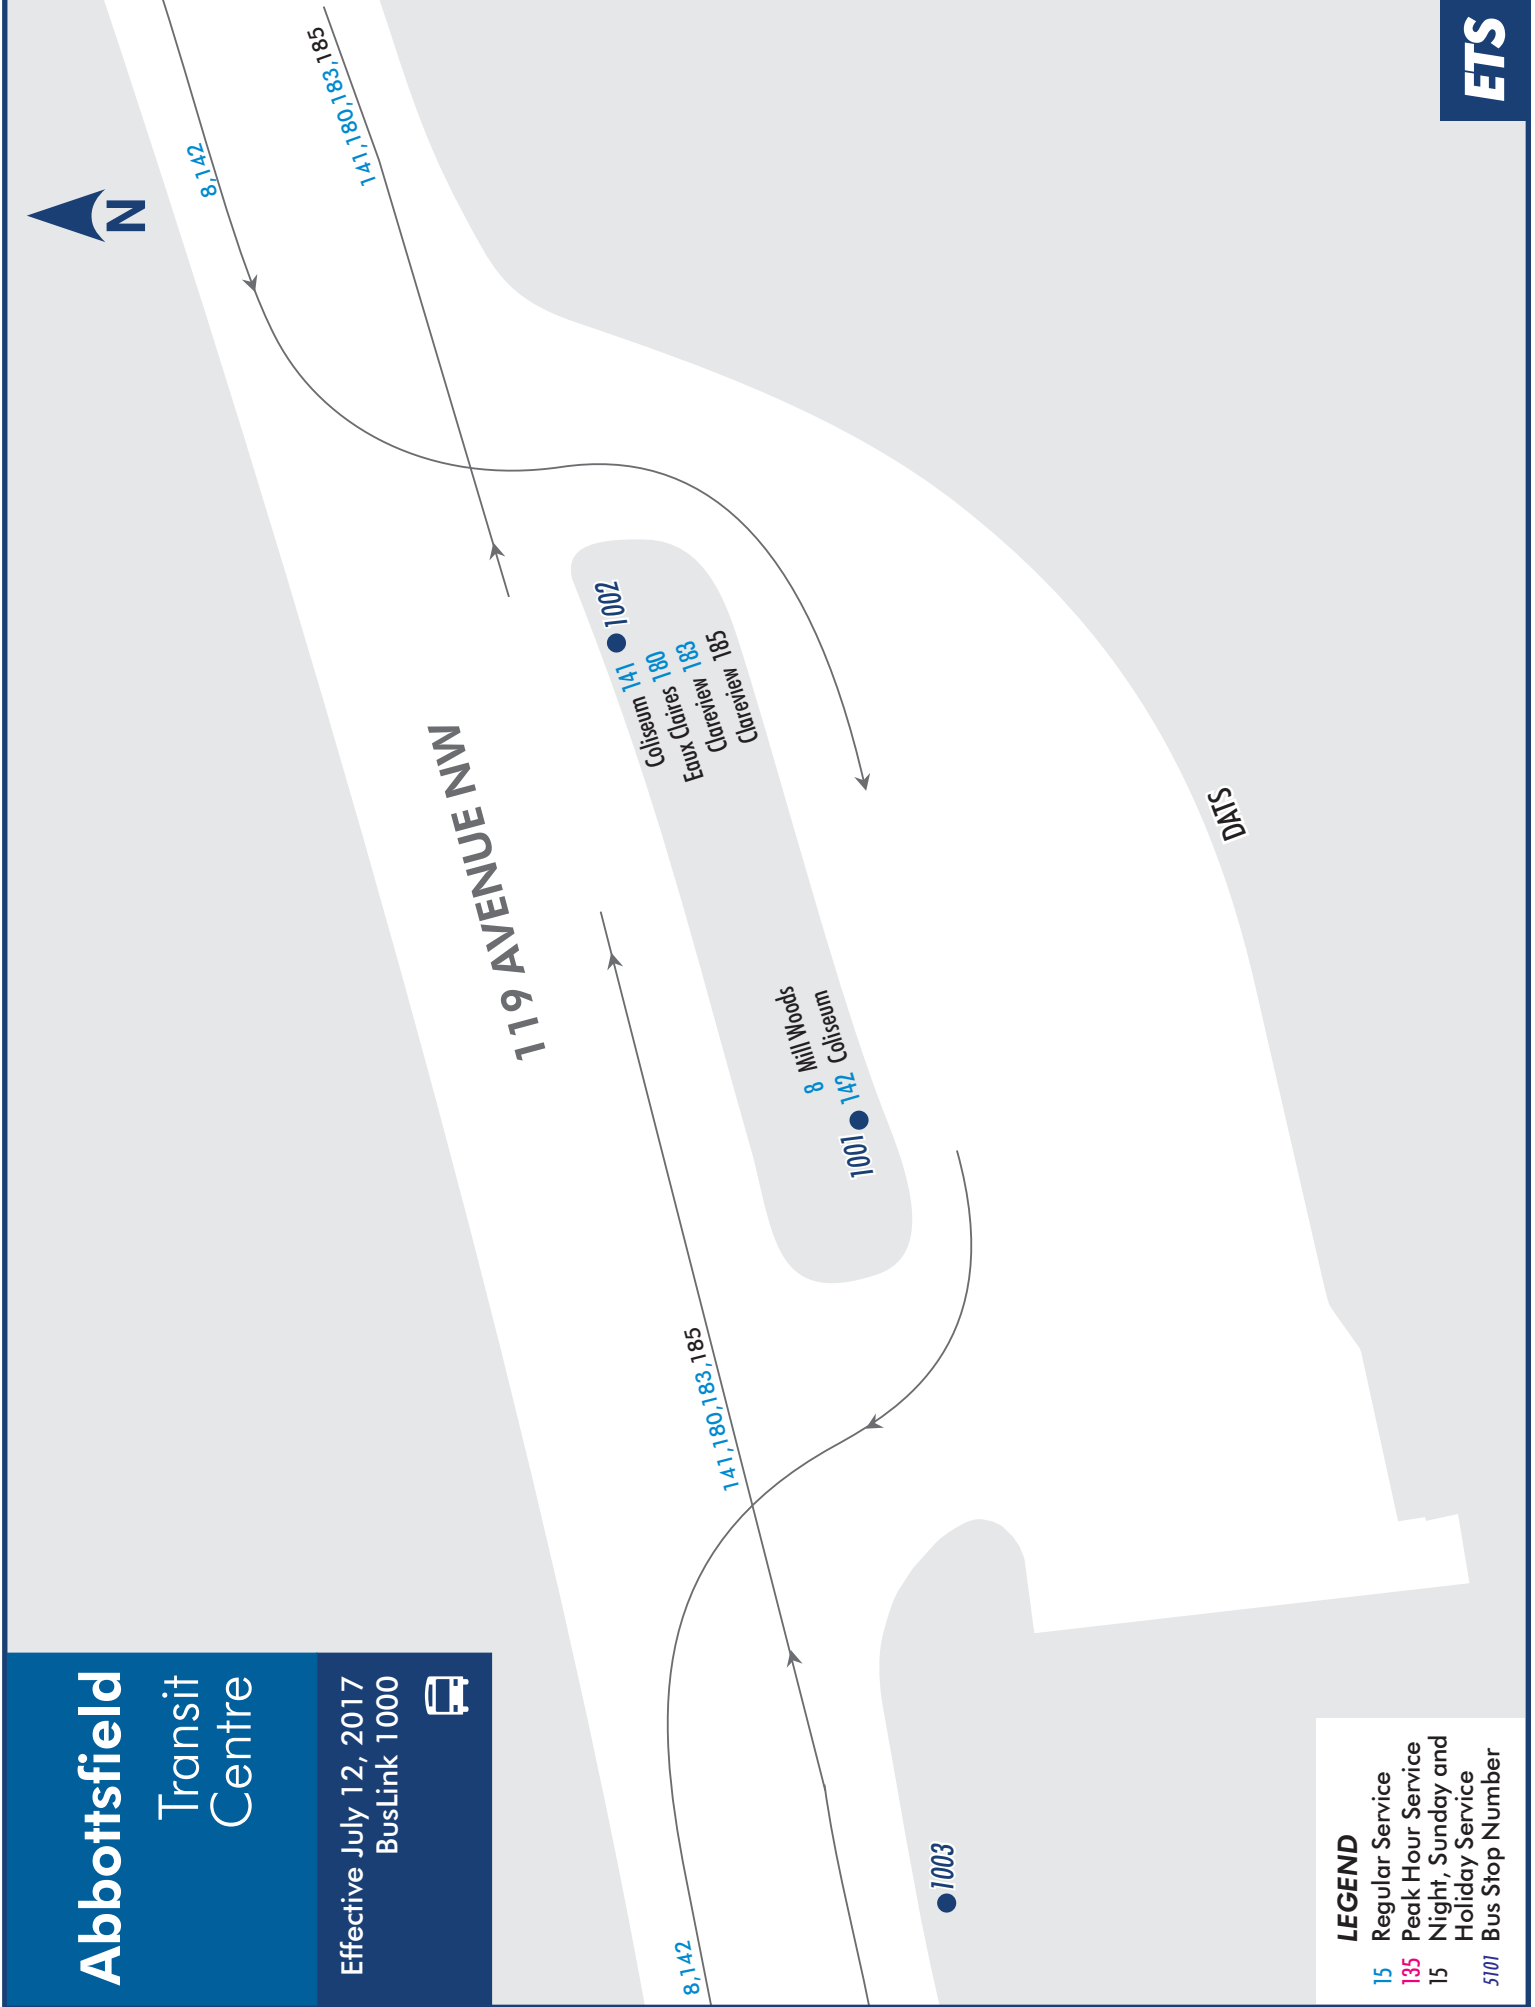

Abbotsfield Transit Centre

Effective July 12, 2017
BusLink 1000

LEGEND

- 15 Regular Service
- 135 Peak Hour Service
- 15 Night, Sunday and Holiday Service
- 5101 Bus Stop Number