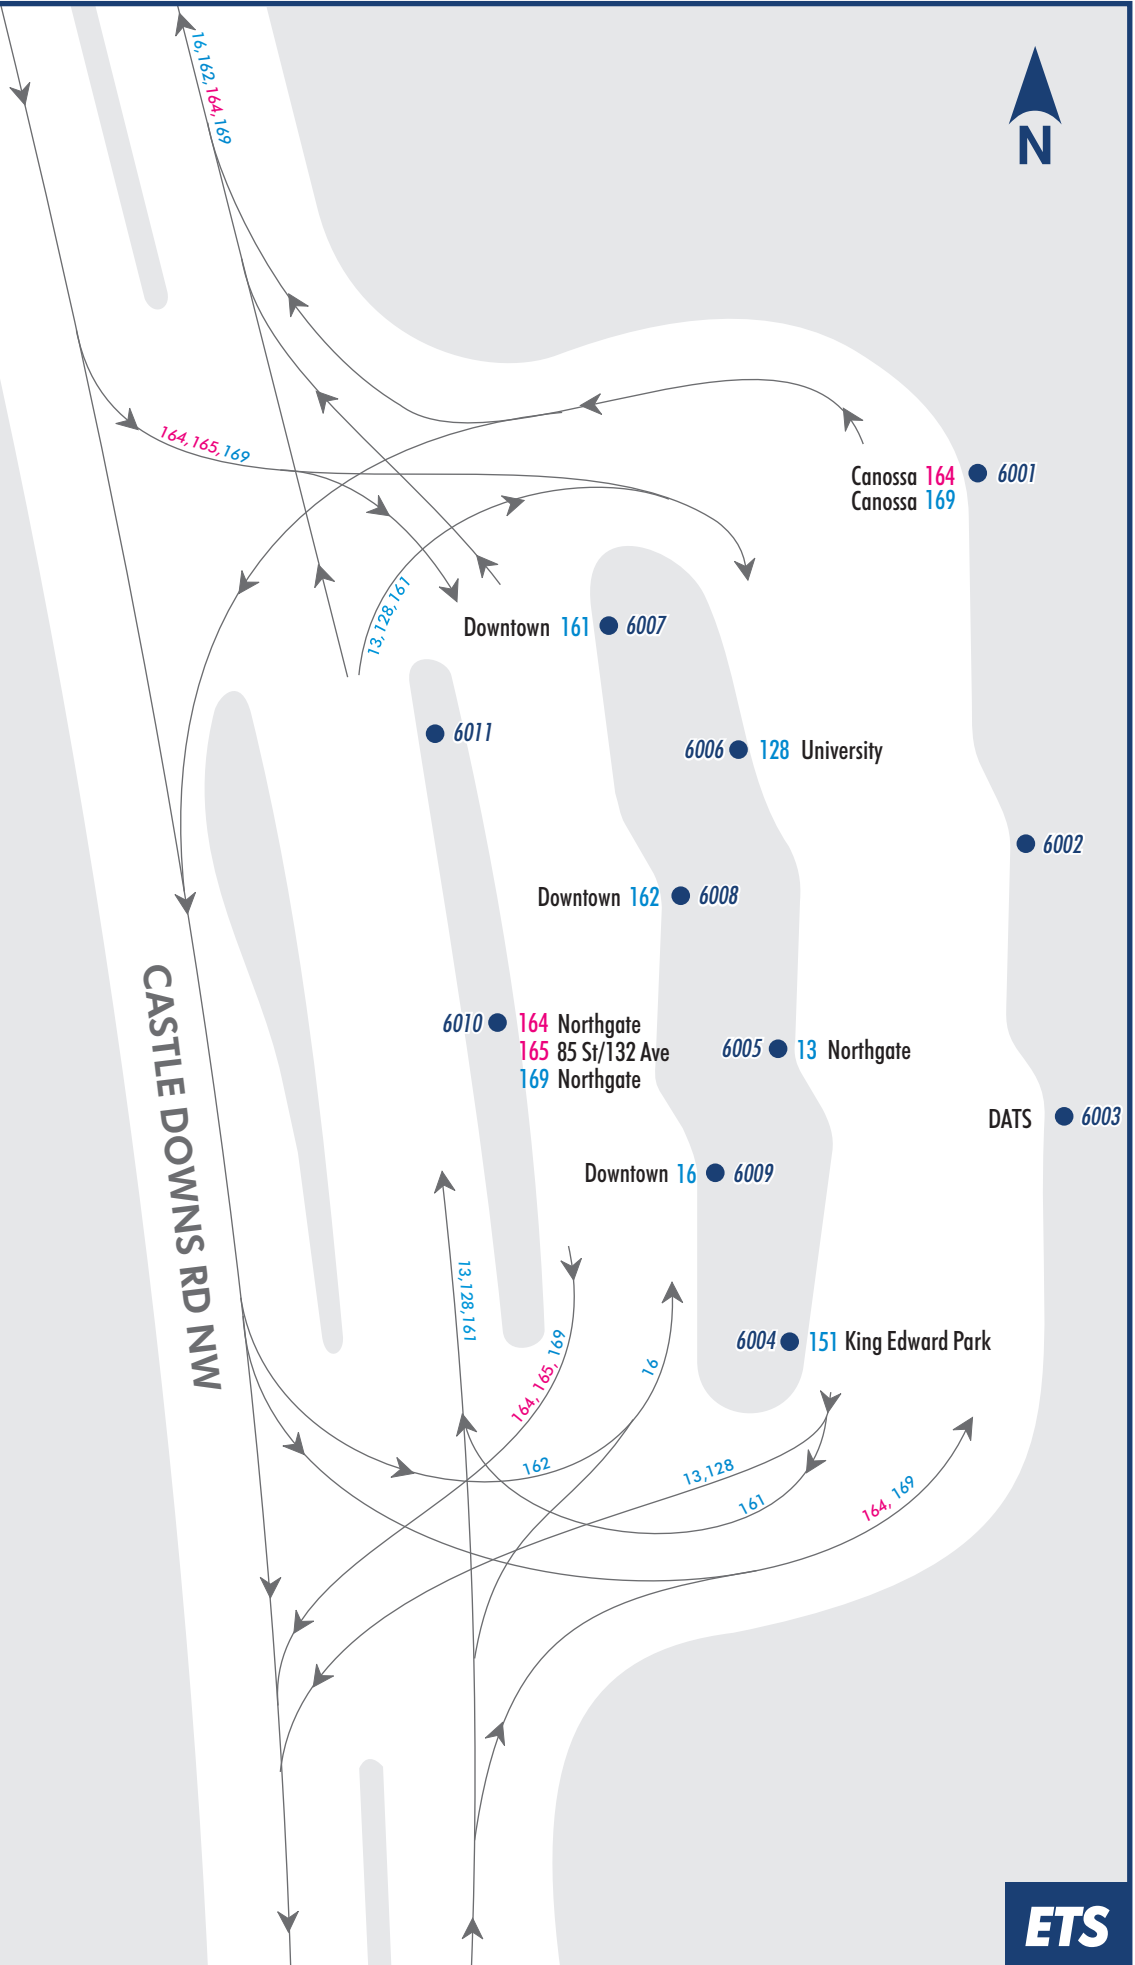

Castle Downs Transit Centre

Effective October 13, 2017
BusLink 6000

CASTLE DOWNS RD NW

LEGEND

- 15 Regular Service
- 135 Peak Hour Service
- 15 Night, Sunday and Holiday Service
- 5101 Bus Stop Number