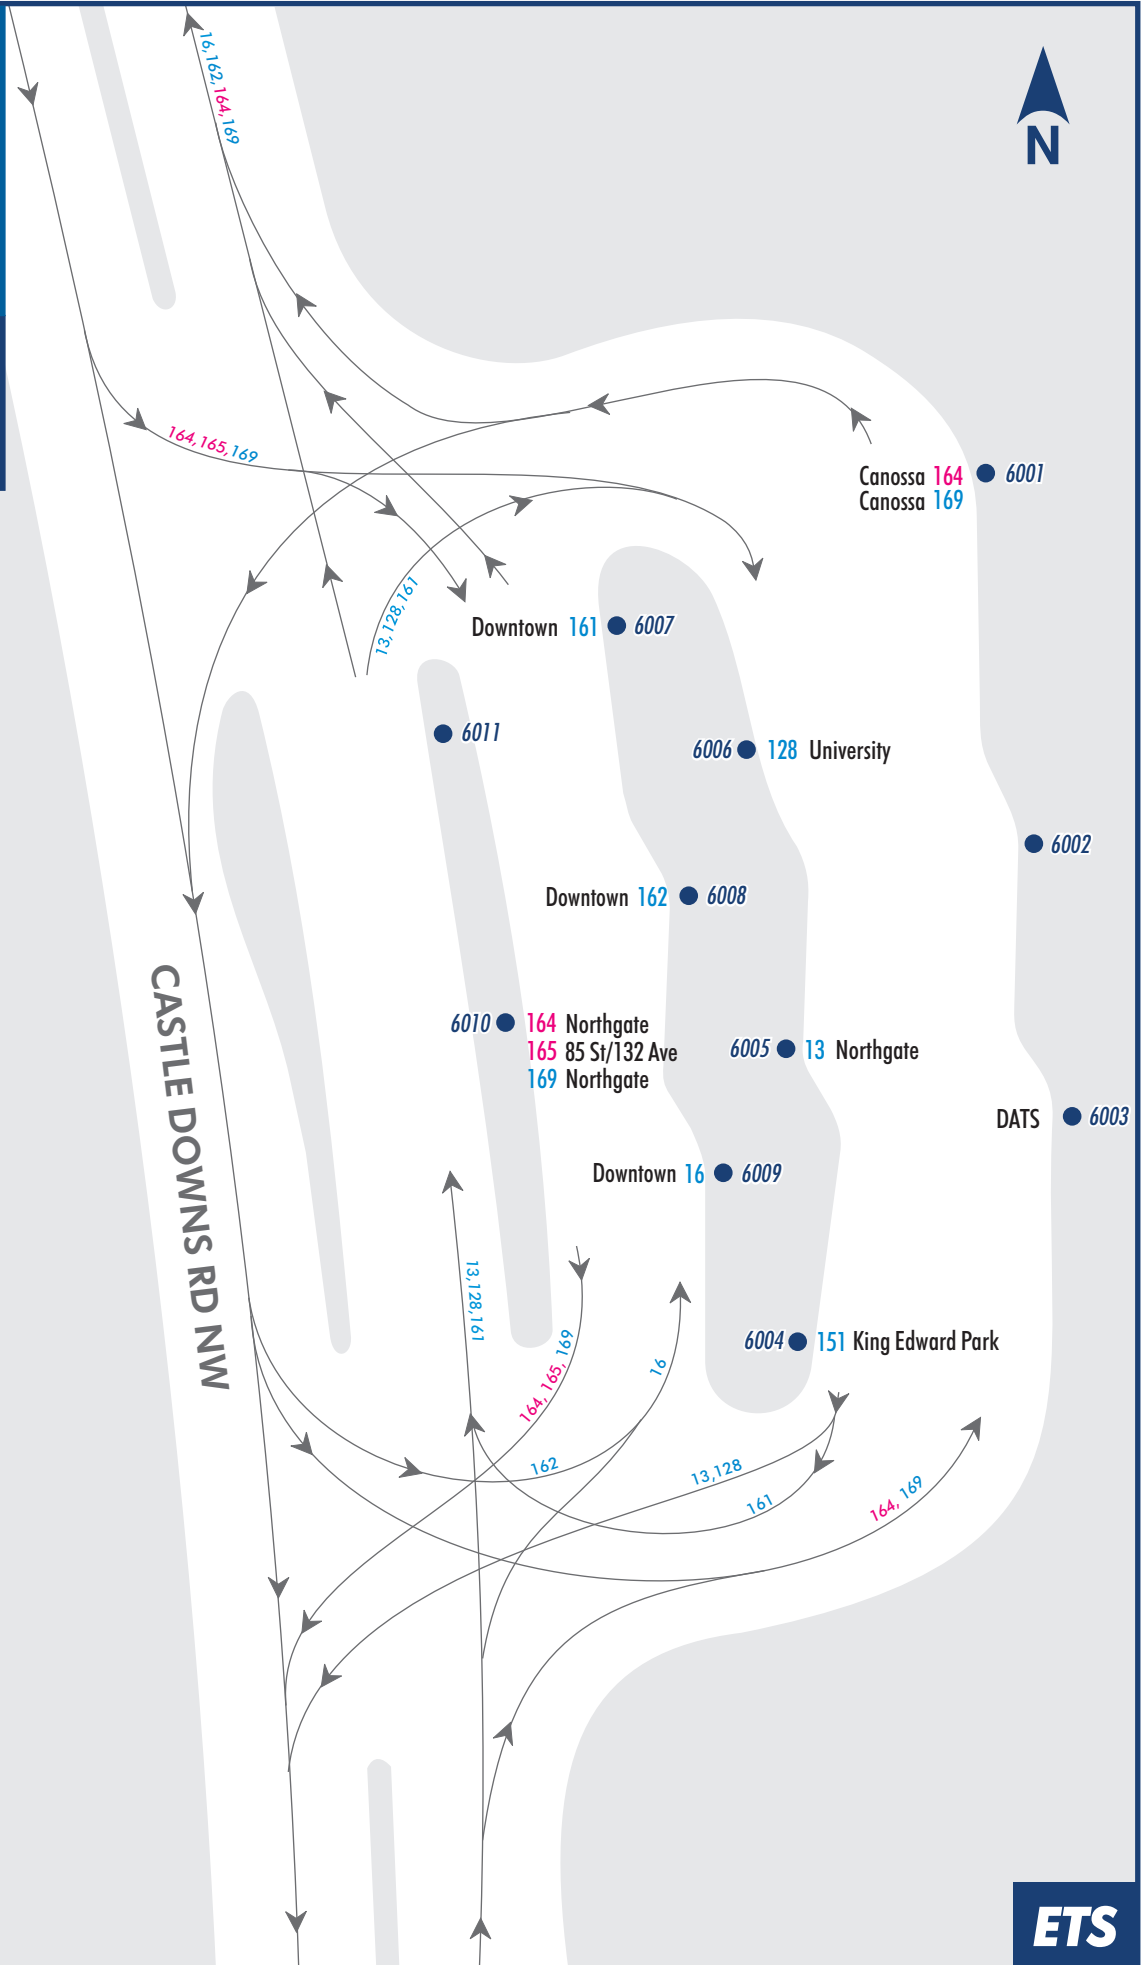

# Castle Downs Transit Centre

Effective October 13, 2017  
BusLink 6000

CASTLE DOWNS RD NW

## LEGEND

- 15 Regular Service
- 135 Peak Hour Service
- 15 Night, Sunday and Holiday Service
- 5101 Bus Stop Number