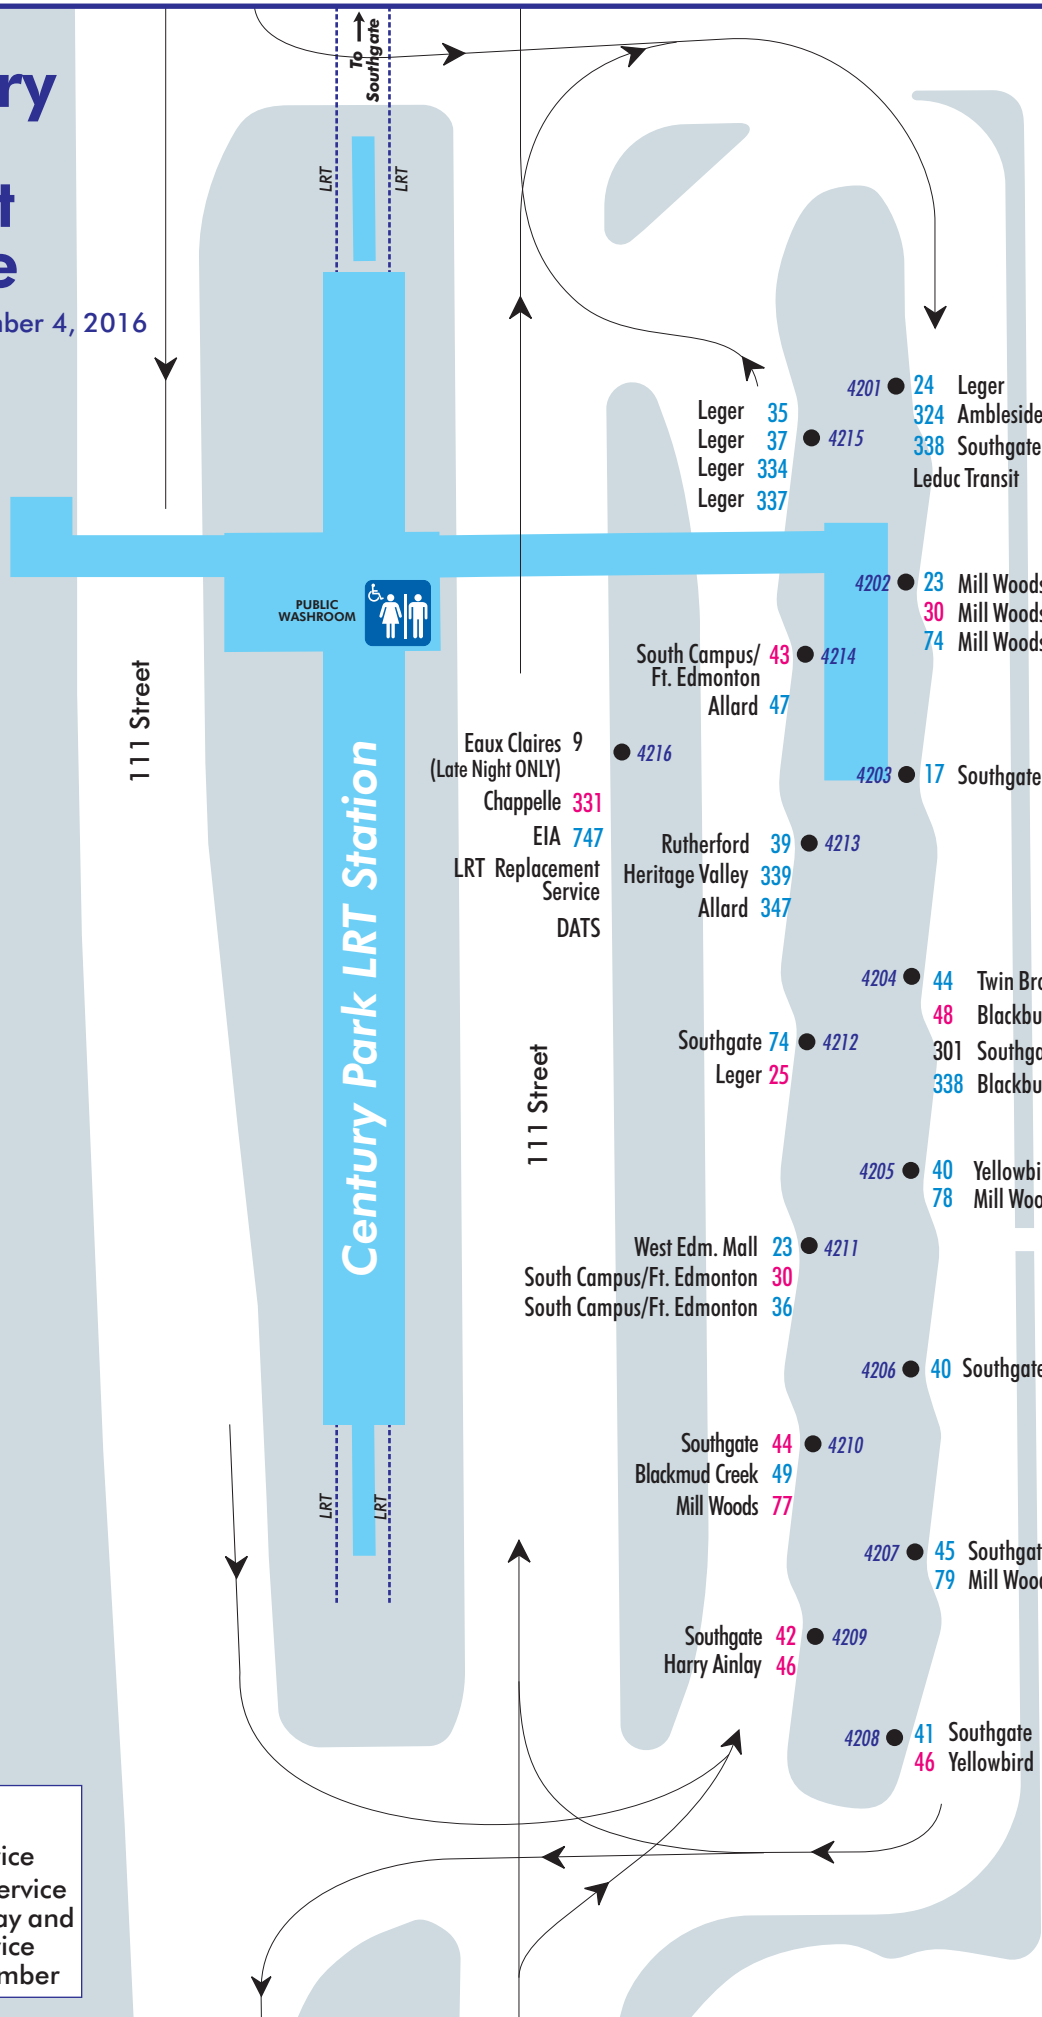

Century Park Transit Centre

Effective September 4, 2016
BusLink 4200

PUBLIC WASHROOM

Century Park LRT Station

111 Street

111 Street

- LEGEND**
- 15 Regular Service
 - 135 Peak Hour Service
 - 15 Night, Sunday and Holiday Service
 - 5101 Bus Stop Number

Park & Ride Lot

Park & Ride Lot

ETS

Leger 35
Leger 37
Leger 334
Leger 337

4201 ● 24 Leger
324 Ambleside
338 Southgate
Leduc Transit

4202 ● 23 Mill Woods
30 Mill Woods
74 Mill Woods

South Campus/
Ft. Edmonton 43
Allard 47

Eaux Claires 9
(Late Night ONLY)
Chappelle 331
EIA 747
LRT Replacement
Service
DATS

Rutherford 39
Heritage Valley 339
Allard 347

4203 ● 17 Southgate

4204 ● 44 Twin Brooks
48 Blackburne
301 Southgate
338 Blackburne

Southgate 42
Harry Ainlay 46

4208 ● 41 Southgate
46 Yellowbird