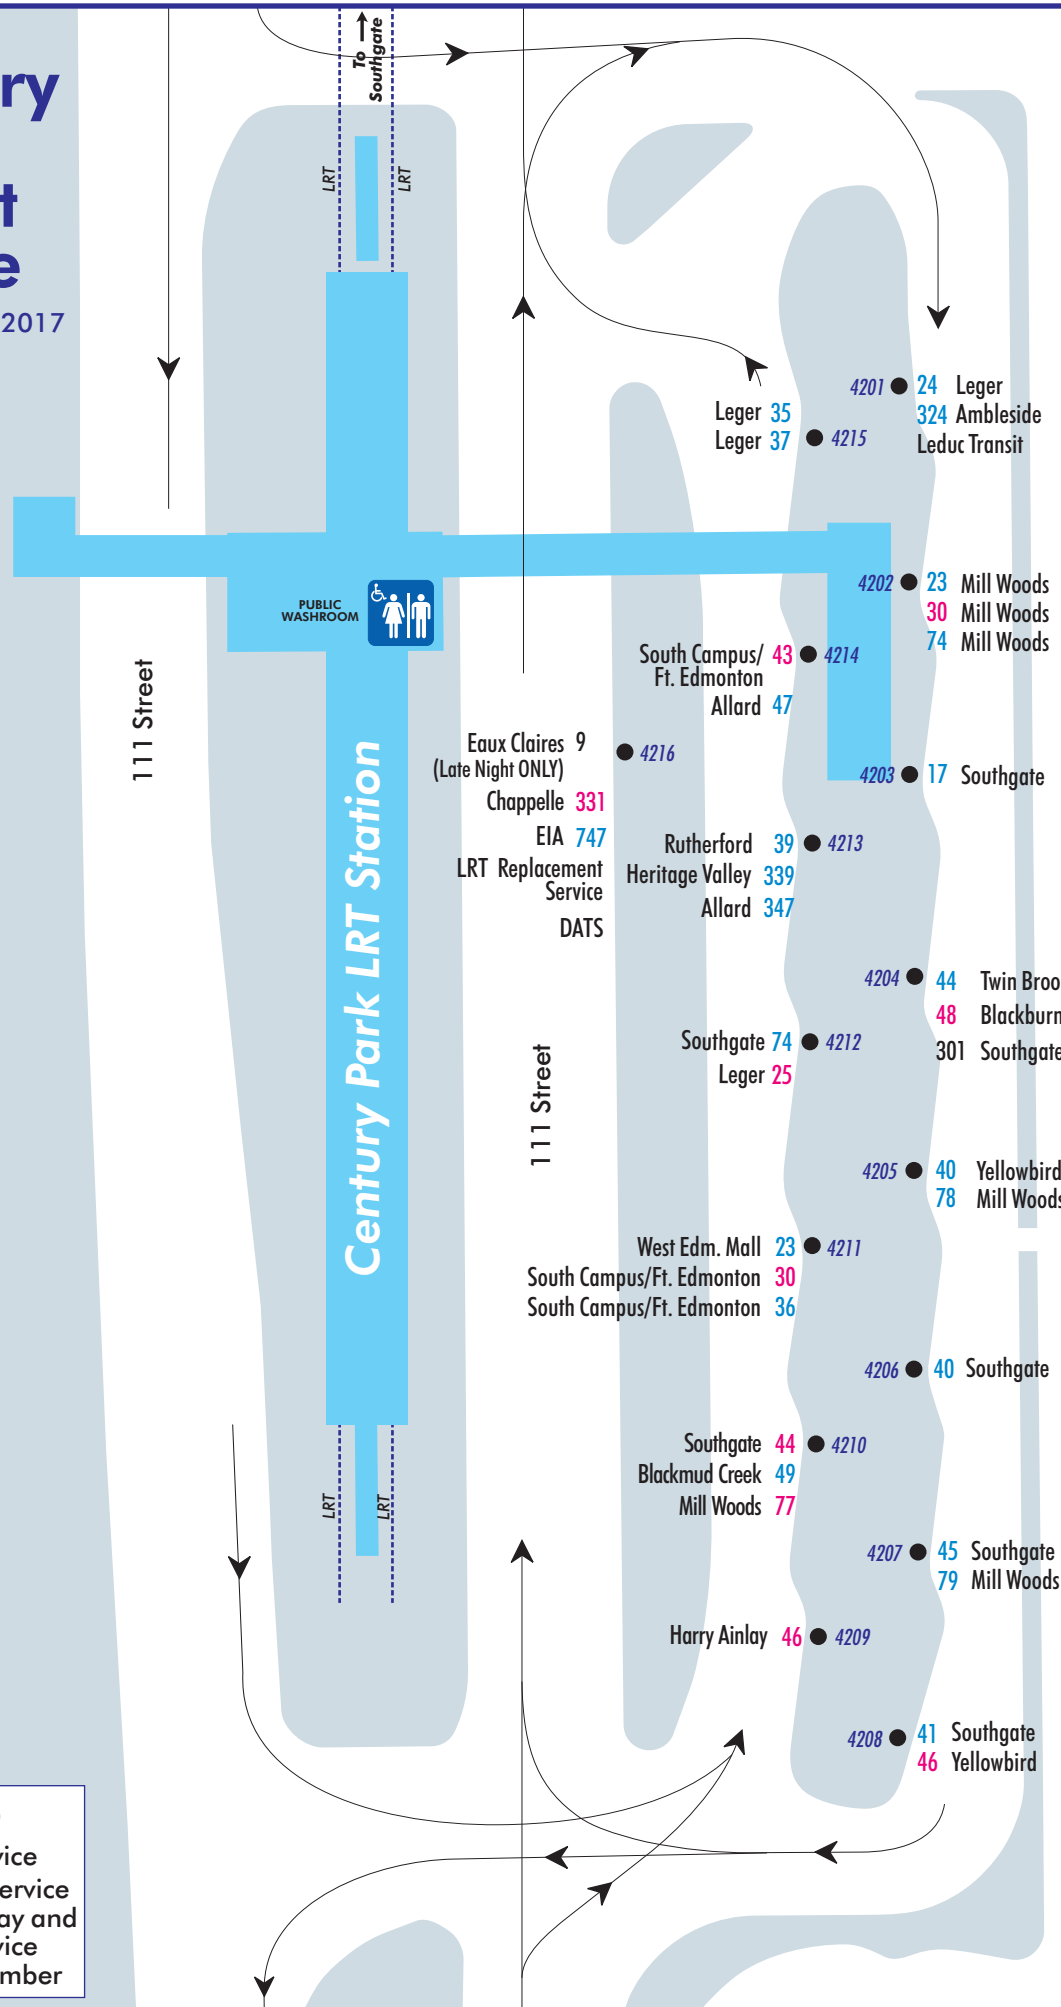

# Century Park Transit Centre

Effective July 2, 2017  
BusLink 4200

PUBLIC WASHROOM

Century Park LRT Station

111 Street

111 Street

- LEGEND**
- 15 Regular Service
  - 135 Peak Hour Service
  - 15 Night, Sunday and Holiday Service
  - 5101 Bus Stop Number

Park & Ride Lot

Park & Ride Lot

**ETS**

Eaux Claires 9 (Late Night ONLY)  
Chappelle 331  
EIA 747  
LRT Replacement Service  
DATS

South Campus/Ft. Edmonton 43  
Allard 47

Rutherford 39  
Heritage Valley 339  
Allard 347

Southgate 74  
Leger 25

West Edm. Mall 23  
South Campus/Ft. Edmonton 30  
South Campus/Ft. Edmonton 36

Southgate 44  
Blackmud Creek 49  
Mill Woods 77

Harry Ainlay 46

Leger 35  
Leger 37

Mill Woods 23  
Mill Woods 30  
Mill Woods 74

Twin Brooks 44  
Blackburne 48  
Southgate 301

Yellowbird 40  
Mill Woods 78

Southgate 40

Southgate 45  
Mill Woods 79

Southgate 41  
Yellowbird 46

Leger 24  
Ambleside 324  
Leduc Transit

Southgate 17

4201