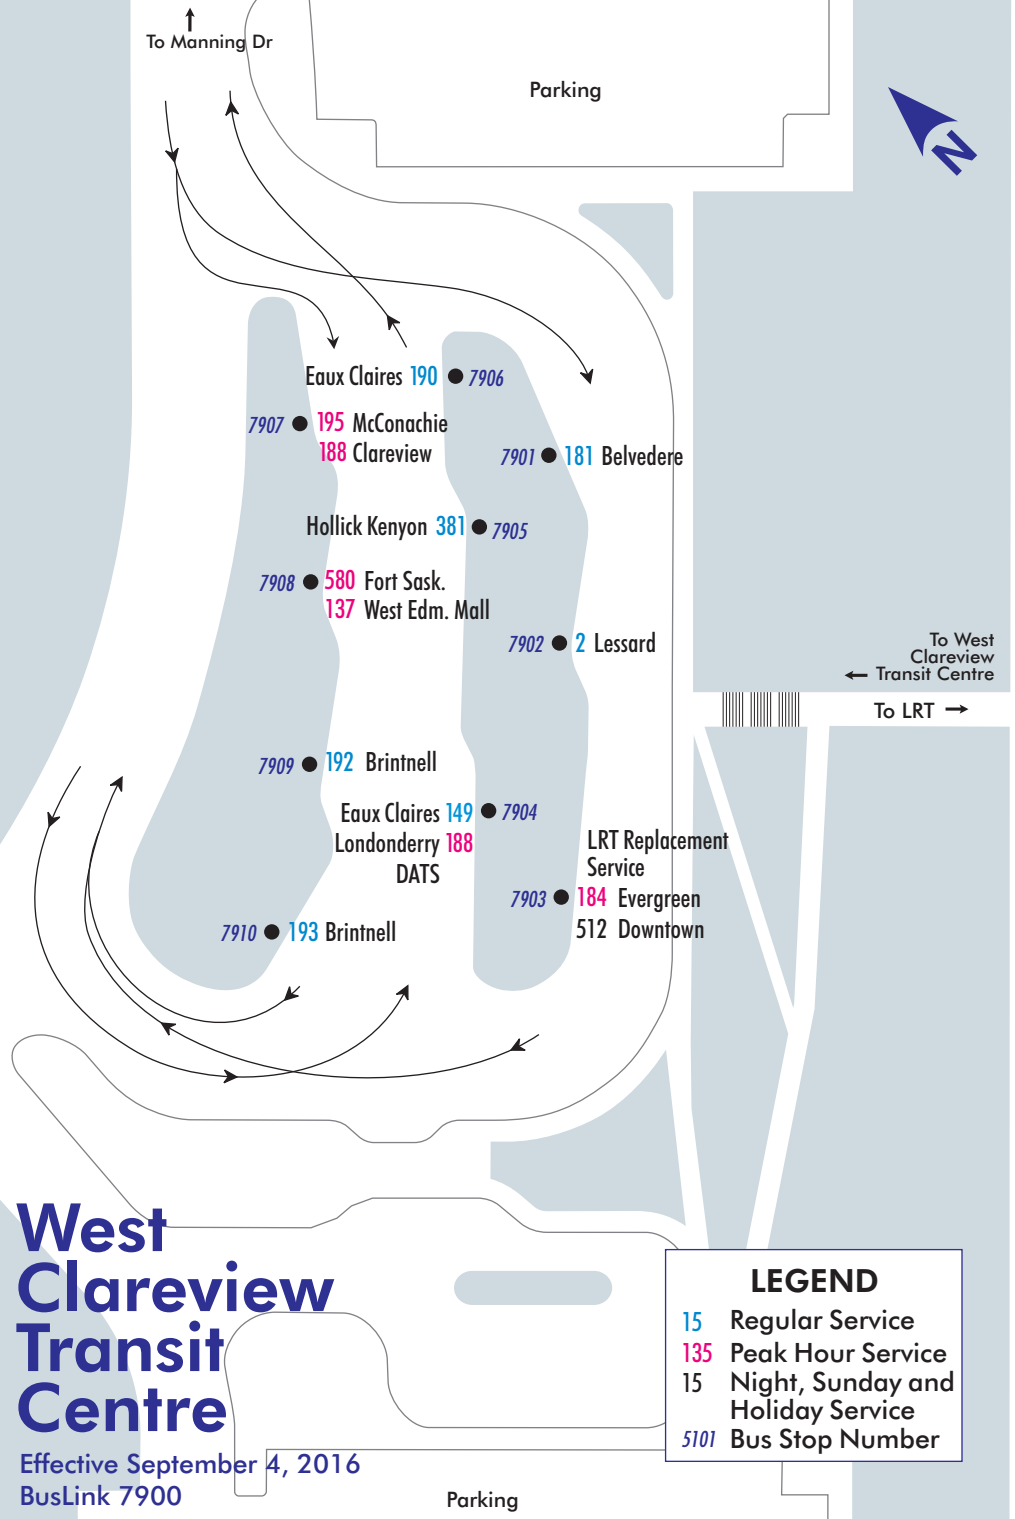

East Clareview Transit Centre

Effective September 6, 2015
BusLink 7100

CLAREVIEW LRT STATION

West Clareview Transit Centre

Effective September 4, 2016
BusLink 7900

LEGEND	
15	Regular Service
135	Peak Hour Service
15	Night, Sunday and Holiday Service
5101	Bus Stop Number