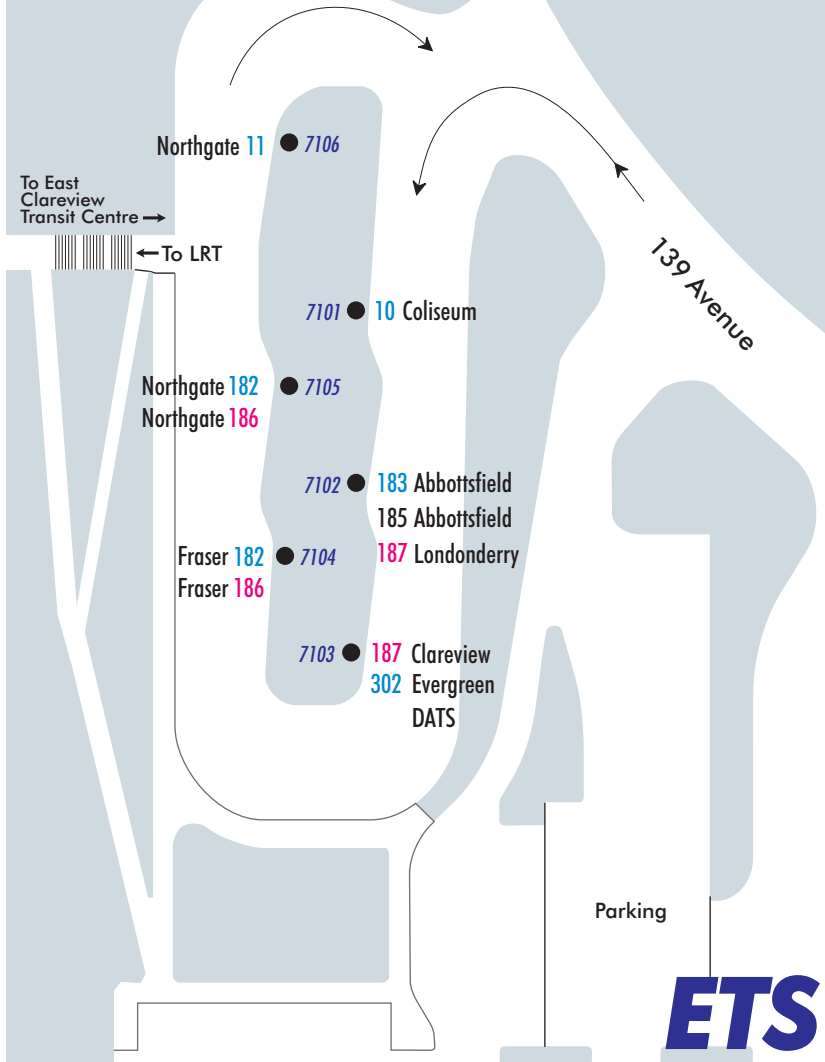

East Clareview Transit Centre

Effective September 6, 2015
BusLink 7100

CLAREVIEW LRT STATION

West Clareview Transit Centre

Effective September 4, 2016
BusLink 7900

LEGEND	
15	Regular Service
135	Peak Hour Service
15	Night, Sunday and Holiday Service
5101	Bus Stop Number