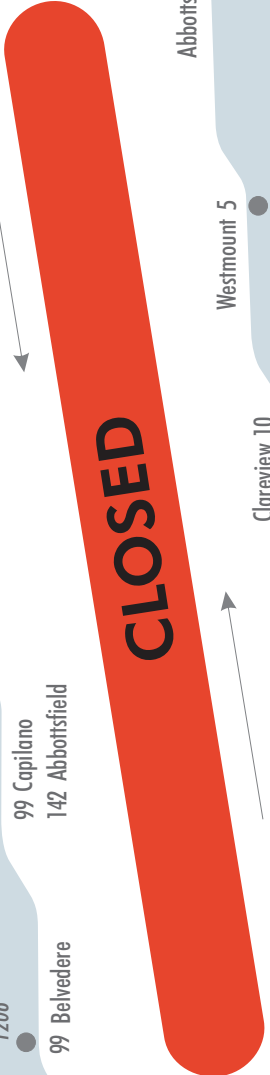

Coliseum Transit Centre

Effective May 5, 2017
BusLink 1200

To 76 St

78 Street

CAPITAL LRT LINE

118 Avenue

118 Avenue

118 Avenue

78 Street

Temporary Stop

Note: Transit Center is closed.
Bus Stop #'s provided for schedule information only.
Please use the Bus Stops on 118th Avenue.

LEGEND	
52	Regular Service
64	Peak Hour Service
86	Night Service
5101	Bus Stop Number

- 512 Clareview & Downtown LRT Replacement Service
- 149 Montrose
- 142 Abbottsfield
- 141 Abbottsfield
- 125 Belvedere & Jasper Place
- 99 Belvedere & Capilano
- 10 Clareview
- 8 Abbottsfield
- Westmount

1131

- 1212
- Downtown 512 LRT Replacement Service
- 1210
- 1209
- 399 Concordia
- 125 Jasper Place
- 1208
- 8 Mill Woods
- 1207
- 99 Capilano
- 142 Abbottsfield
- 1206
- 99 Belvedere
- 1213
- 143 Kingsway