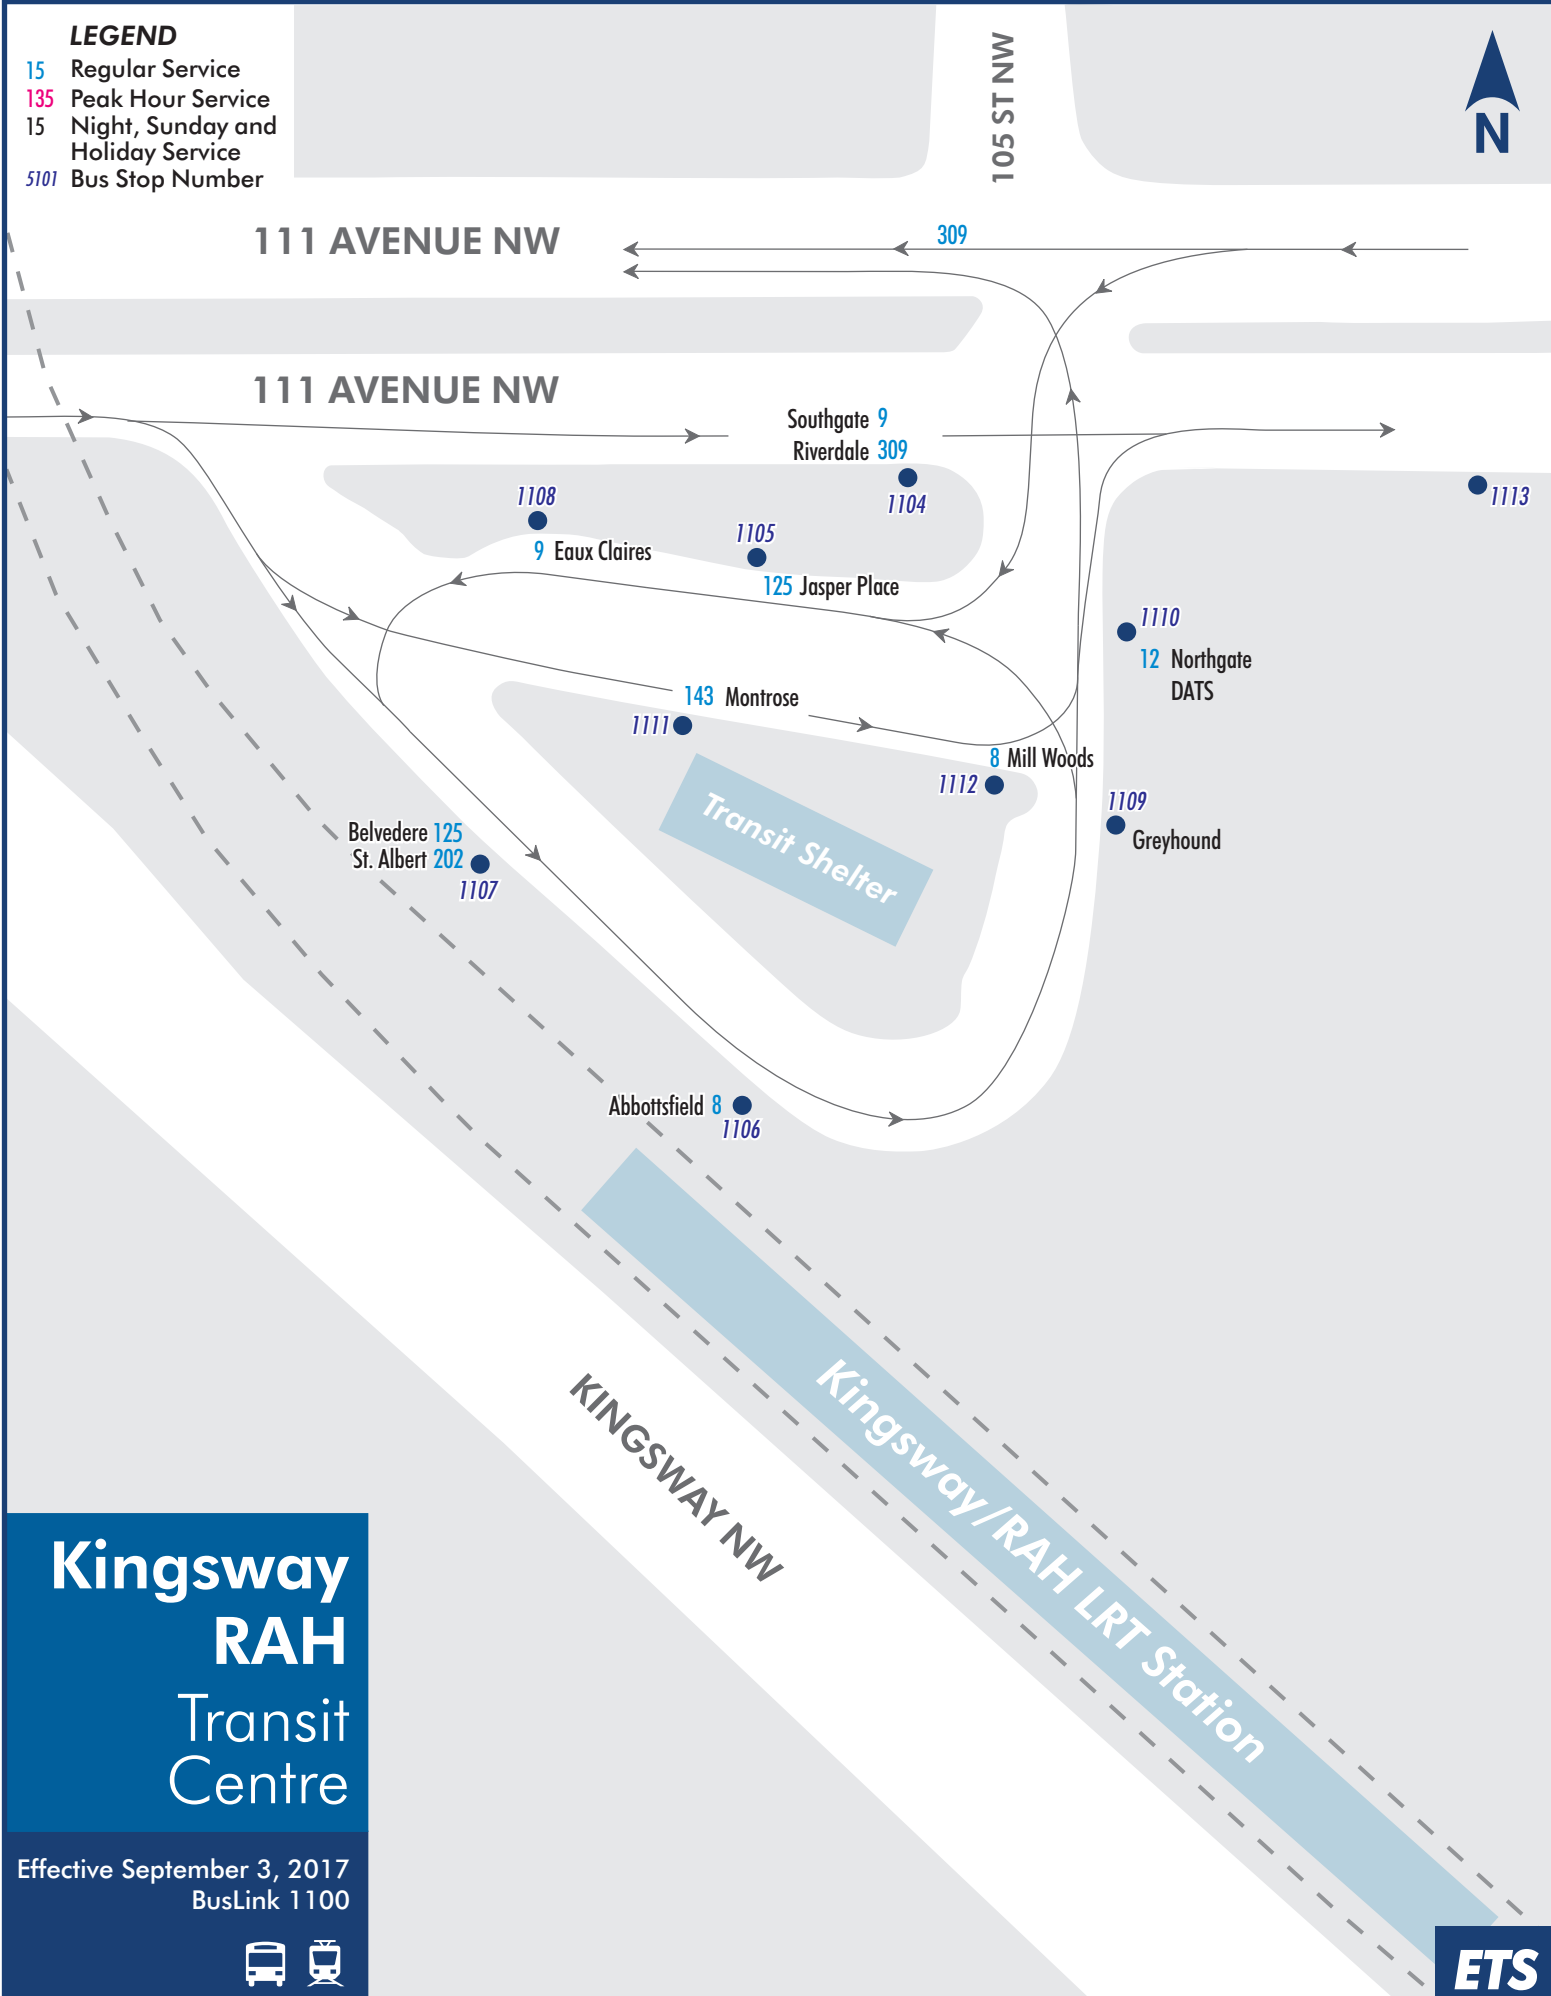

LEGEND

- 15 Regular Service
- 135 Peak Hour Service
- 15 Night, Sunday and Holiday Service
- 5101 Bus Stop Number

Kingsway RAH Transit Centre

Effective September 3, 2017
BusLink 1100