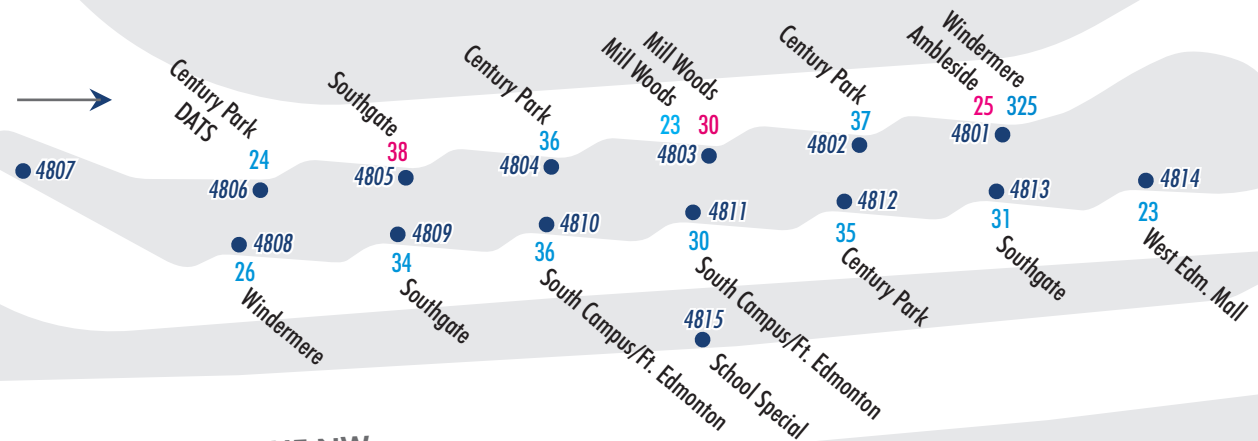

Leger Transit Centre

Effective July 2, 2017
BusLink 4800

LEGER RD NW

TOWN CENTRE BLVD NW

23 AVENUE NW

23 AVENUE NW

BUS LANE ONLY

LEGEND

- 15 Regular Service
- 135 Peak Hour Service
- 15 Night, Sunday and Holiday Service
- 5101 Bus Stop Number