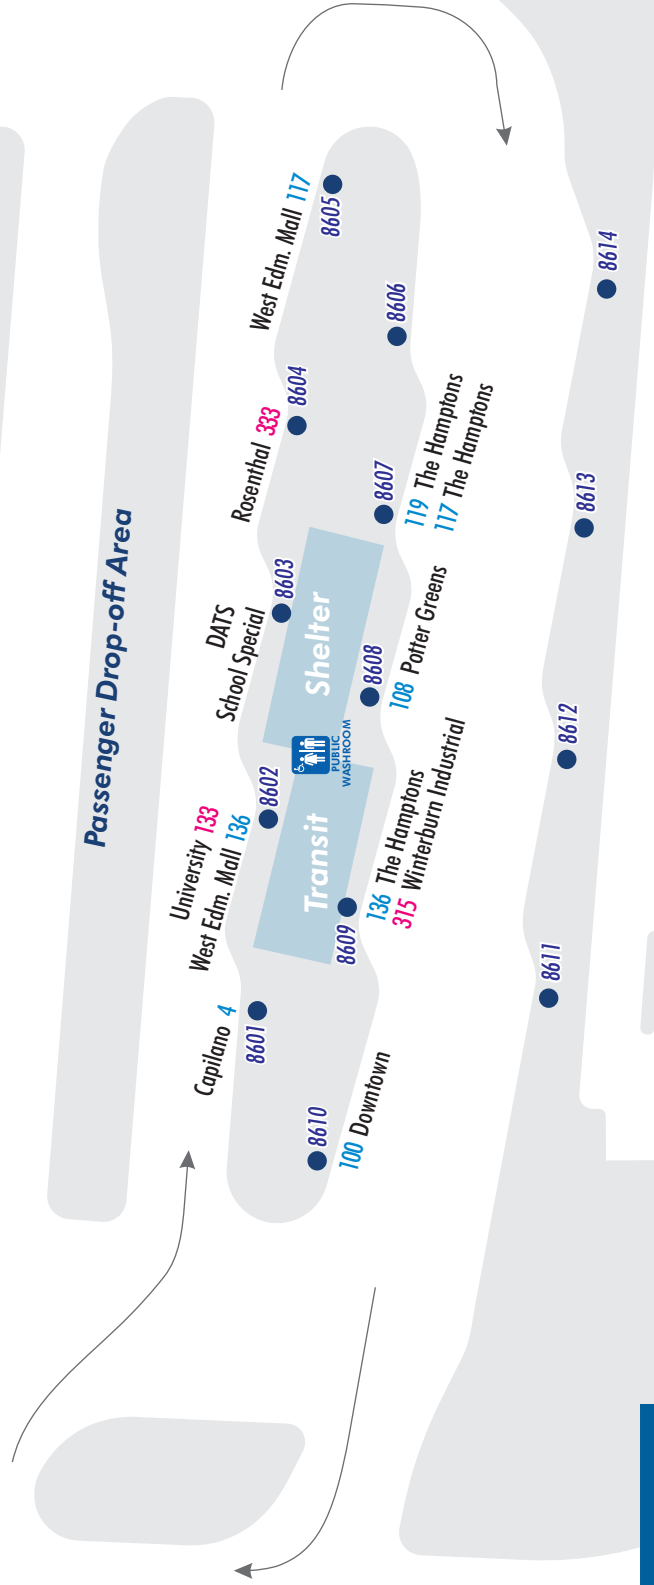

199 STREET NW

WEBBER GREENS DR NW

Passenger Drop-off Area

- LEGEND**
- 15 Regular Service
  - 135 Peak Hour Service
  - 15 Night, Sunday and Holiday Service
  - 5101 Bus Stop Number

University 133  
 West Edm. Mall 136  
 Capilano 4  
 8601  
 8610  
 100 Downtown  
 8609  
 136 The Hamptons  
 315 Winterburn Industrial  
 8611  
 8612  
 8613  
 8614  
 DATS School Special  
 8603  
 8608  
 108 Potter Greens  
 119 The Hamptons  
 117 The Hamptons  
 Rosenthal 333  
 8604  
 8607  
 West Edm. Mall 117  
 8605  
 8606

Park & Ride Lot

# Lewis Farms Transit Centre

Effective July 2, 2017  
 BusLink 8600