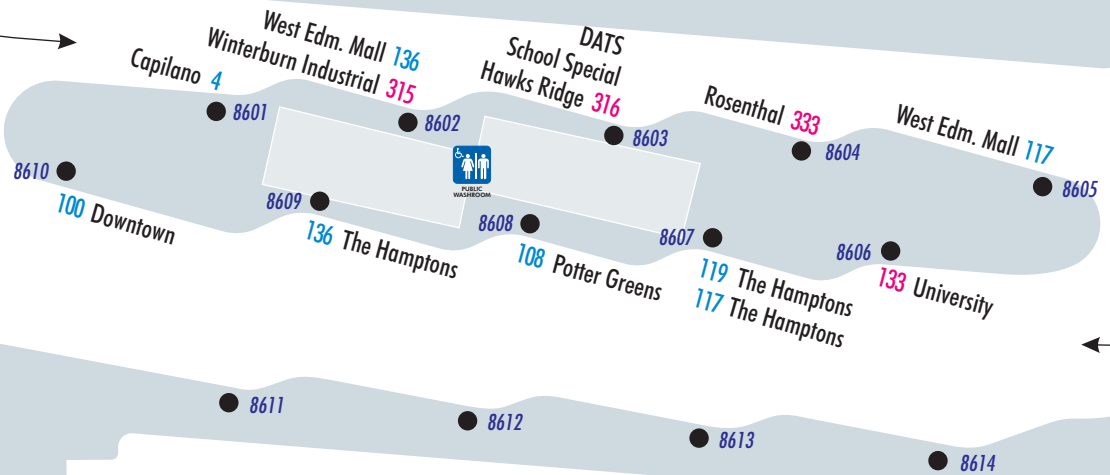

Lewis Farms Transit Centre

Effective September 26, 2015
BusLink 8600

Future 199 St

Webber Green Dr

Drop-Off Lane

LEGEND

- 52 Regular Service
- 64 Peak Hour Service
- 86 Night Service
- 5101 Bus Stop Number

Park & Ride Lot