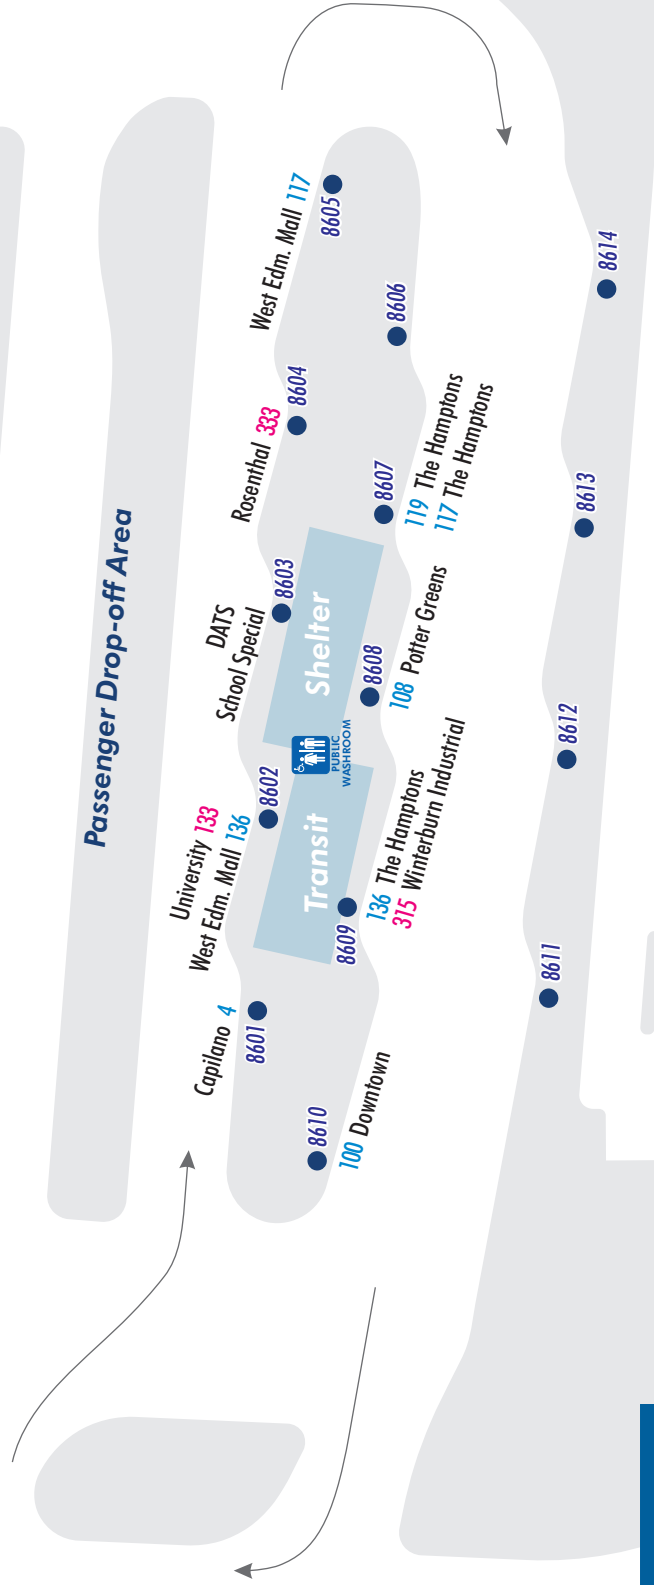

199 STREET NW

WEBBER GREENS DR NW

Passenger Drop-off Area

- LEGEND**
- 15 Regular Service
  - 135 Peak Hour Service
  - 15 Night, Sunday and Holiday Service
  - 5101 Bus Stop Number

# Lewis Farms Transit Centre

Effective July 2, 2017  
BusLink 8600