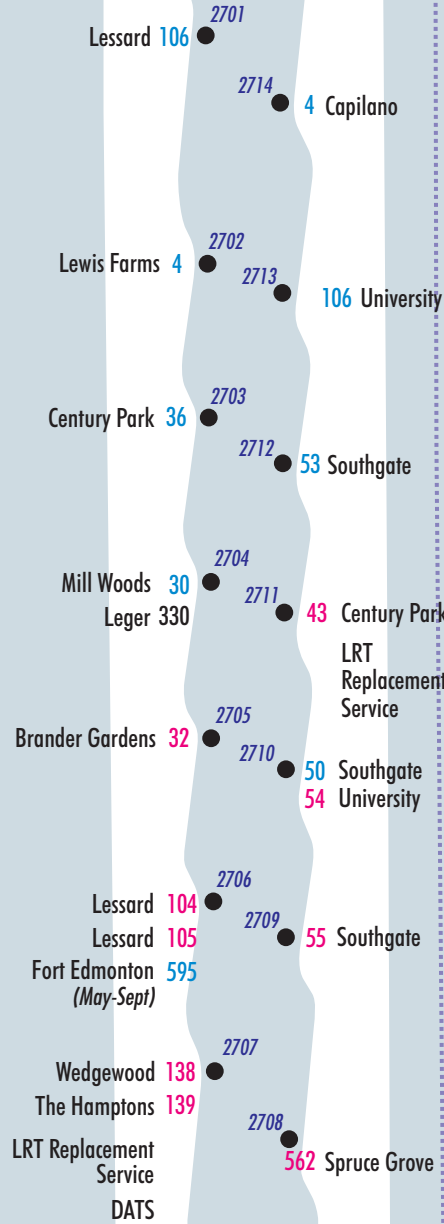

To Belgravia Rd/  
West Busway

# South Campus/ Fort Edmonton Transit Centre

Effective February 12, 2017  
BusLink 2700

## LEGEND

- 52 Regular Service
- 64 Peak Hour Service
- 86 Night Service
- 5101 Bus Stop Number

LRT Station

# ETS

65 Ave

To 113 St →