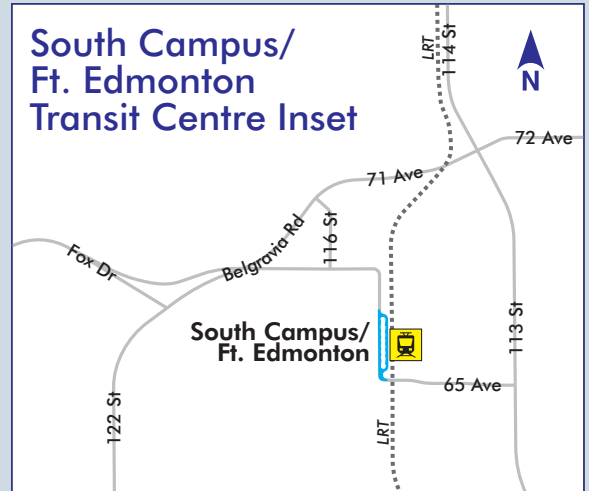

To Belgravia Rd/  
West Busway

# South Campus/ Fort Edmonton Transit Centre

Effective February 12, 2017  
BusLink 2700

# ETS

65 Ave

To 113 St →