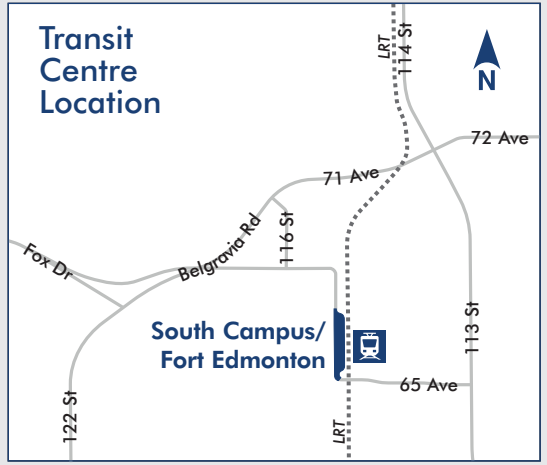

South Campus/ Fort Edmonton Transit Centre

Effective September 3, 2017
BusLink 2700

To Belgravia Rd/
West Busway

LRT Station

65 AVE

To 113 ST →

LEGEND
 15 Regular Service
 135 Peak Hour Service
 15 Night, Sunday and Holiday Service
 5101 Bus Stop Number