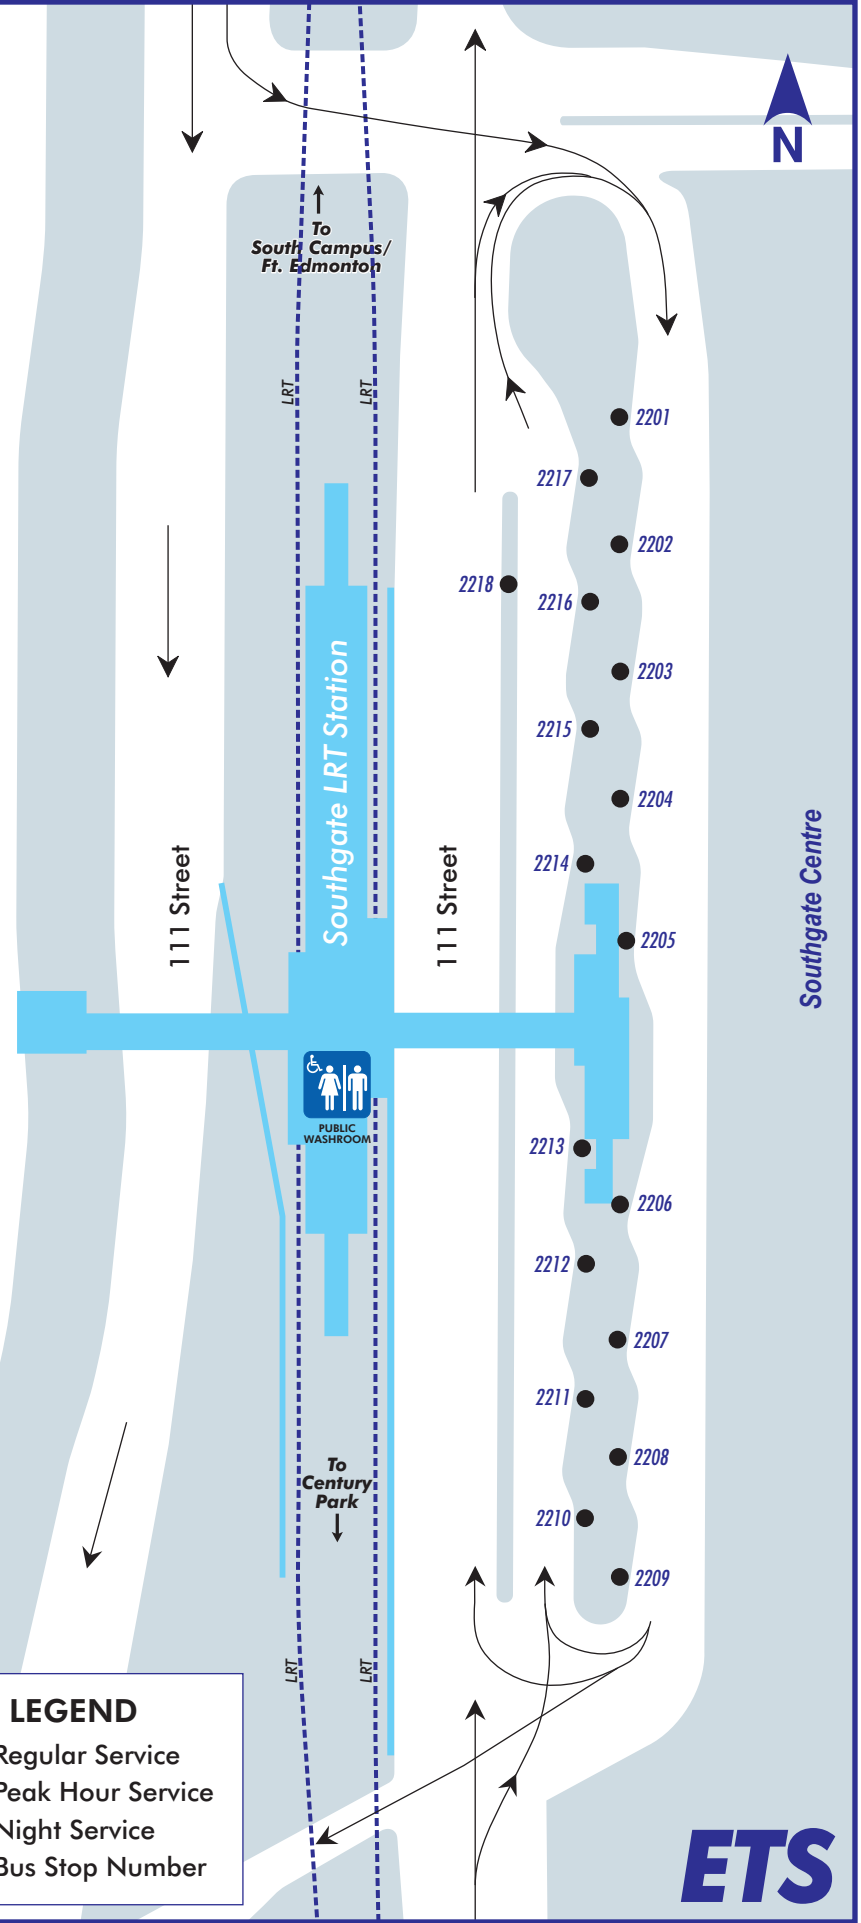

Southgate Transit Centre

Effective February 12, 2017
BusLink 2200

Bus Stop # / Route # / Destination

2201	DATS
2202	55 South Campus/Ft. Edmonton
2203	40 Yellowbird 301 Century Park
2204	44 Twin Brooks 74 Mill Woods
2205	33 West Edmonton Mall
2206	17 Century Park LRT Replacement Service
2207	38 Leger 338 Blackburne
2208	31 Leger 336 Leger
2209	34 Leger
2210	50 South Campus/Ft. Edmonton
2211	6 Mill Woods 73 Mill Woods
2212	52 Downtown/Strathcona
2213	41 Century Park
2214	45 Century Park
2215	33 Meadows
2216	53 South Campus/Ft. Edmonton
2217	42 Century Park
2218	9 Eaux Claires 80 Capilano 304 Southpark LRT Replacement Service

LEGEND

- 52 Regular Service
- 64 Peak Hour Service
- 86 Night Service
- 5101 Bus Stop Number