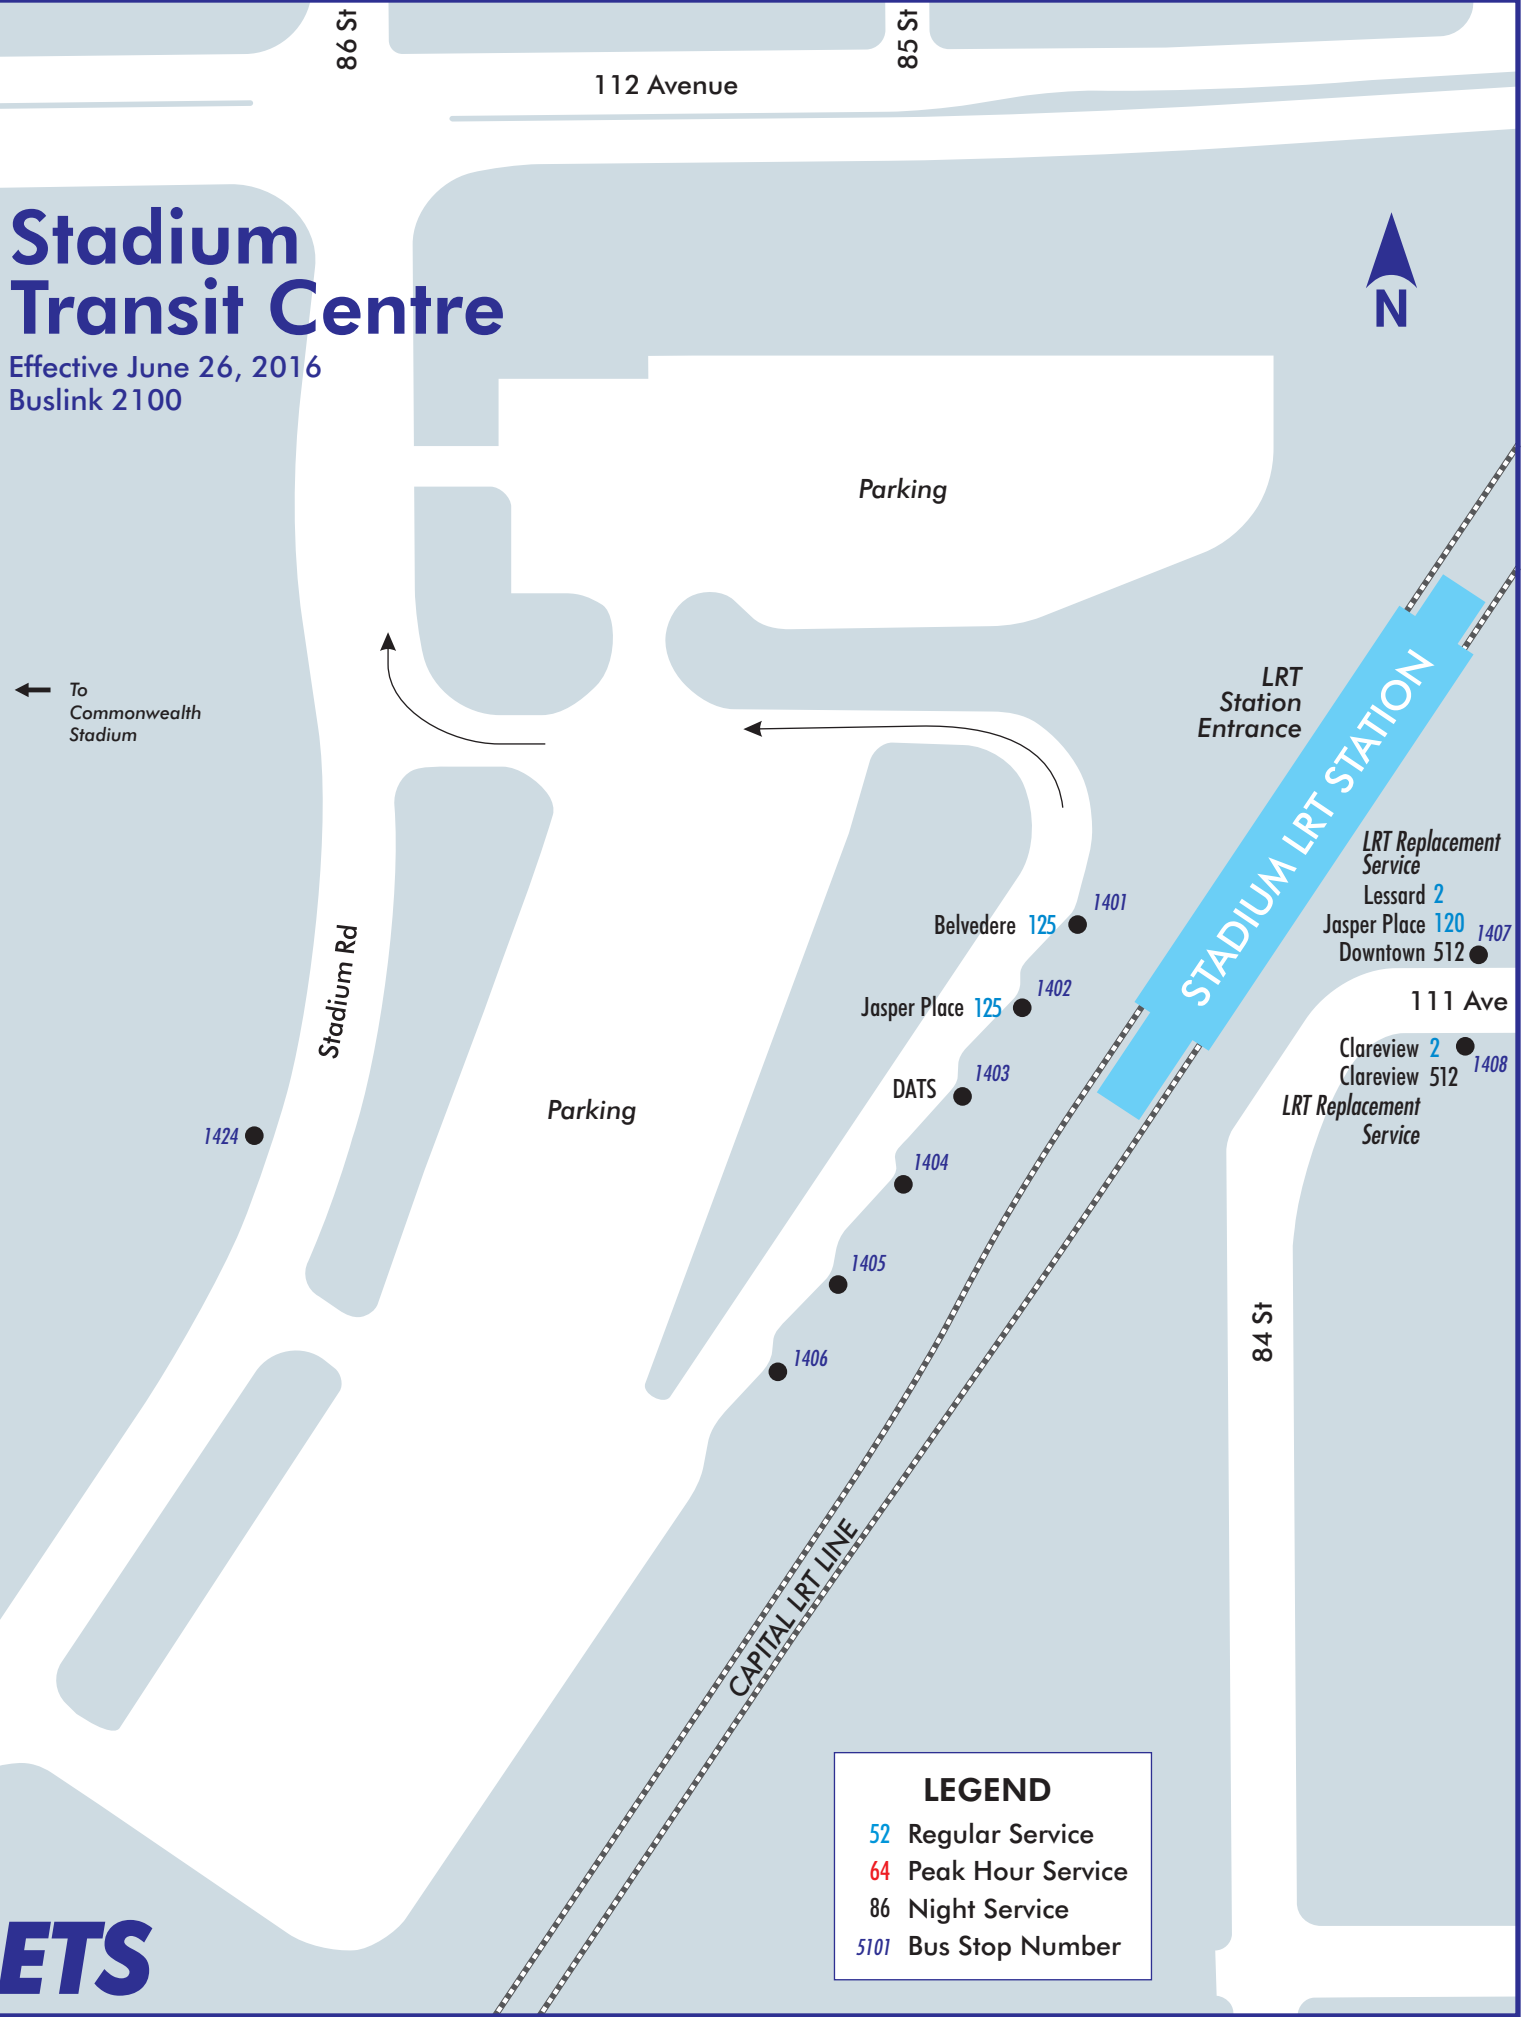

Stadium Transit Centre

Effective June 26, 2016
Buslink 2100

Parking

LRT Station Entrance

STADIUM LRT STATION

LRT Replacement Service
Lessard 2
Jasper Place 120 1407
Downtown 512

111 Ave

Clareview 2
Clareview 512 1408
LRT Replacement Service

84 St

CAPITAL LRT LINE

LEGEND

- 52 Regular Service
- 64 Peak Hour Service
- 86 Night Service
- 5101 Bus Stop Number