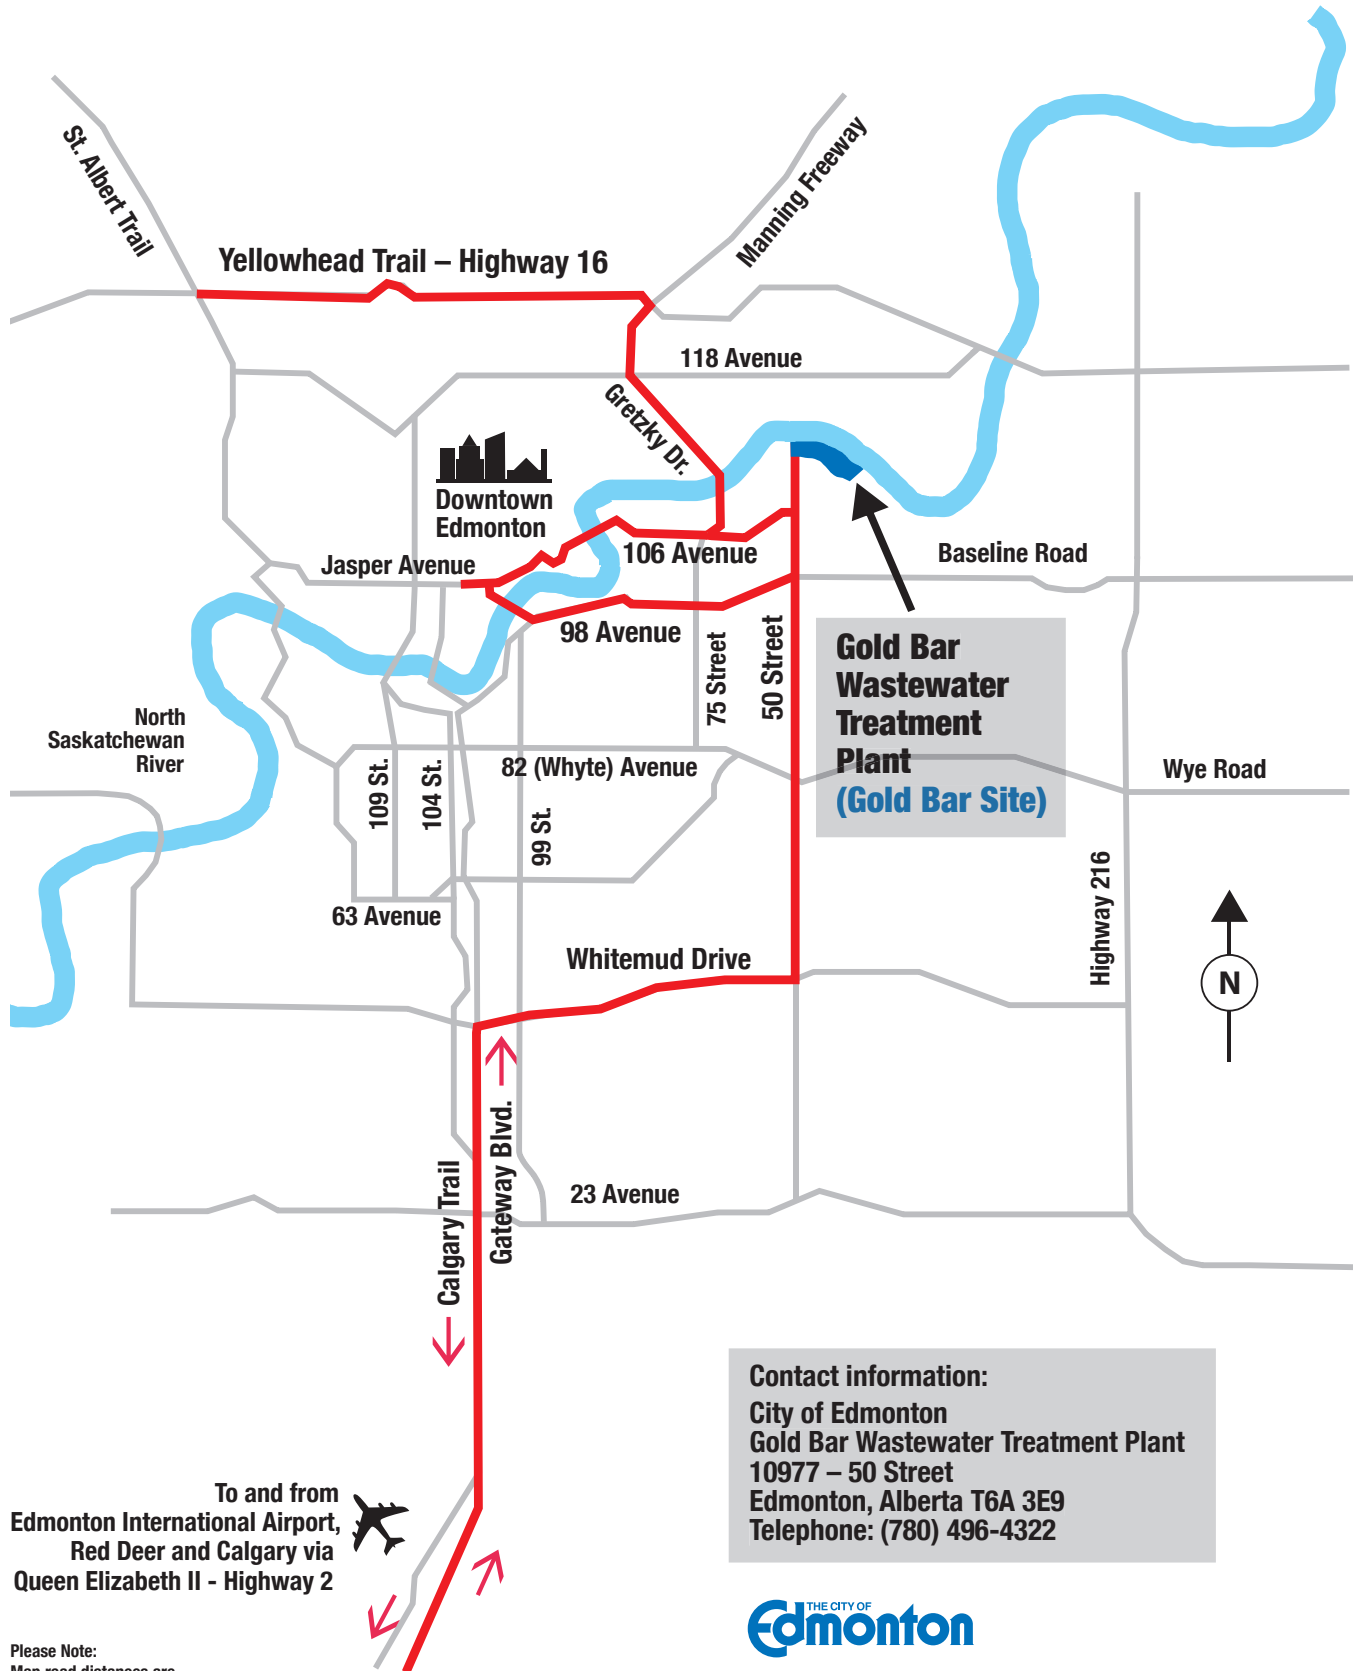

## Directions to Gold Bar Wastewater Treatment Plant

To and from  
Edmonton International Airport,  
Red Deer and Calgary via  
Queen Elizabeth II - Highway 2

Please Note:  
Map road distances are  
not to scale

## Directions to Gold Bar Wastewater Treatment Plant (Gold Bar Site)