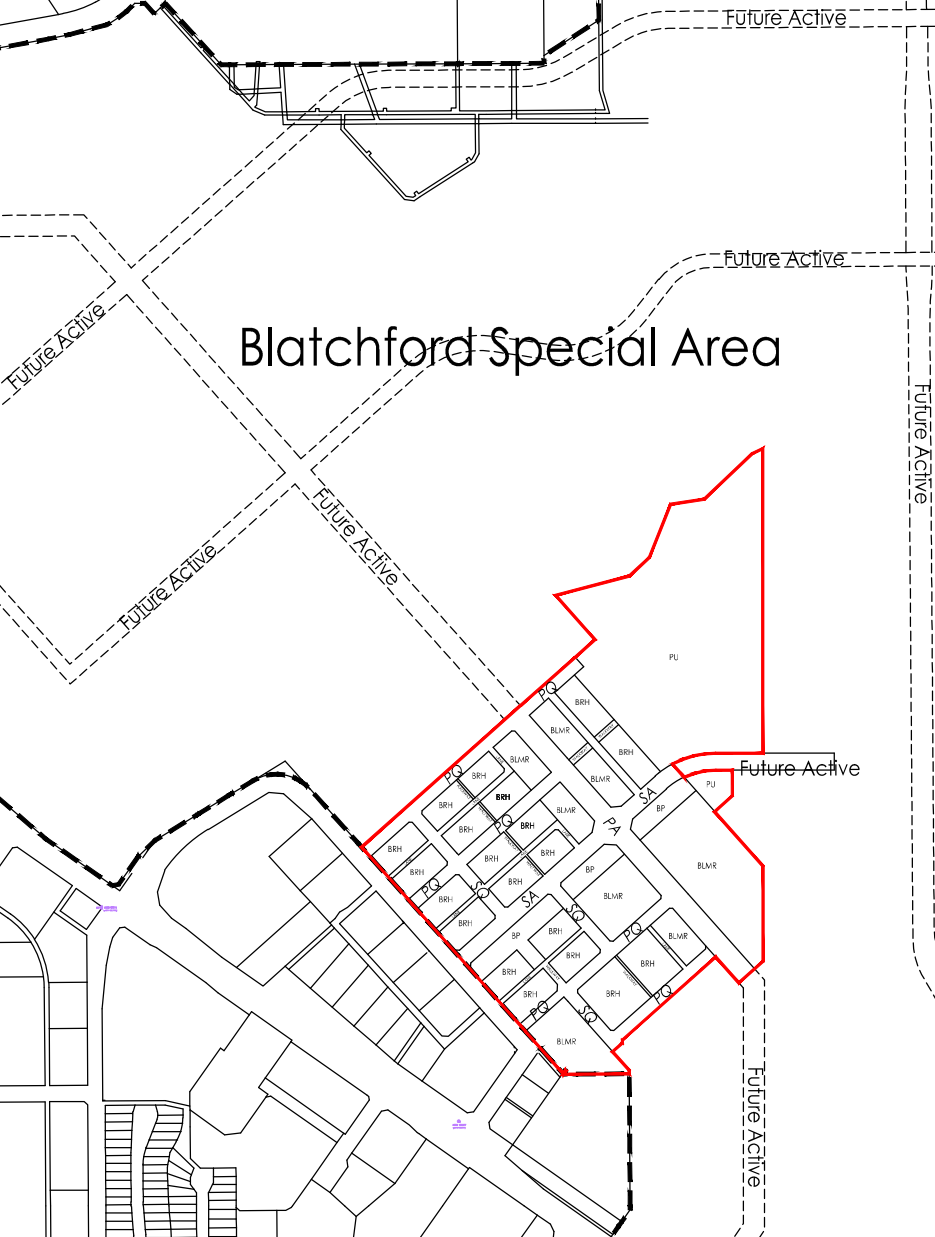

Blatchford Special Area

SCALE - 1:10,000
ORIGINAL SHEET - ANSI A

September 9, 2020
1161 102880 KC

- LEGEND**
 PA = PRIMARY ACTIVE STREET
 SA = SECONDARY ACTIVE STREET
 PQ = PRIMARY QUIET STREET
 SQ = SECONDARY QUIET STREET

CITY OF EDMONTON
BLATCHFORD NEIGHBOURHOOD
REZONING APPLICATION

Figure No.
Appendix 1

Title
Special Area
Blatchford Neighbourhood