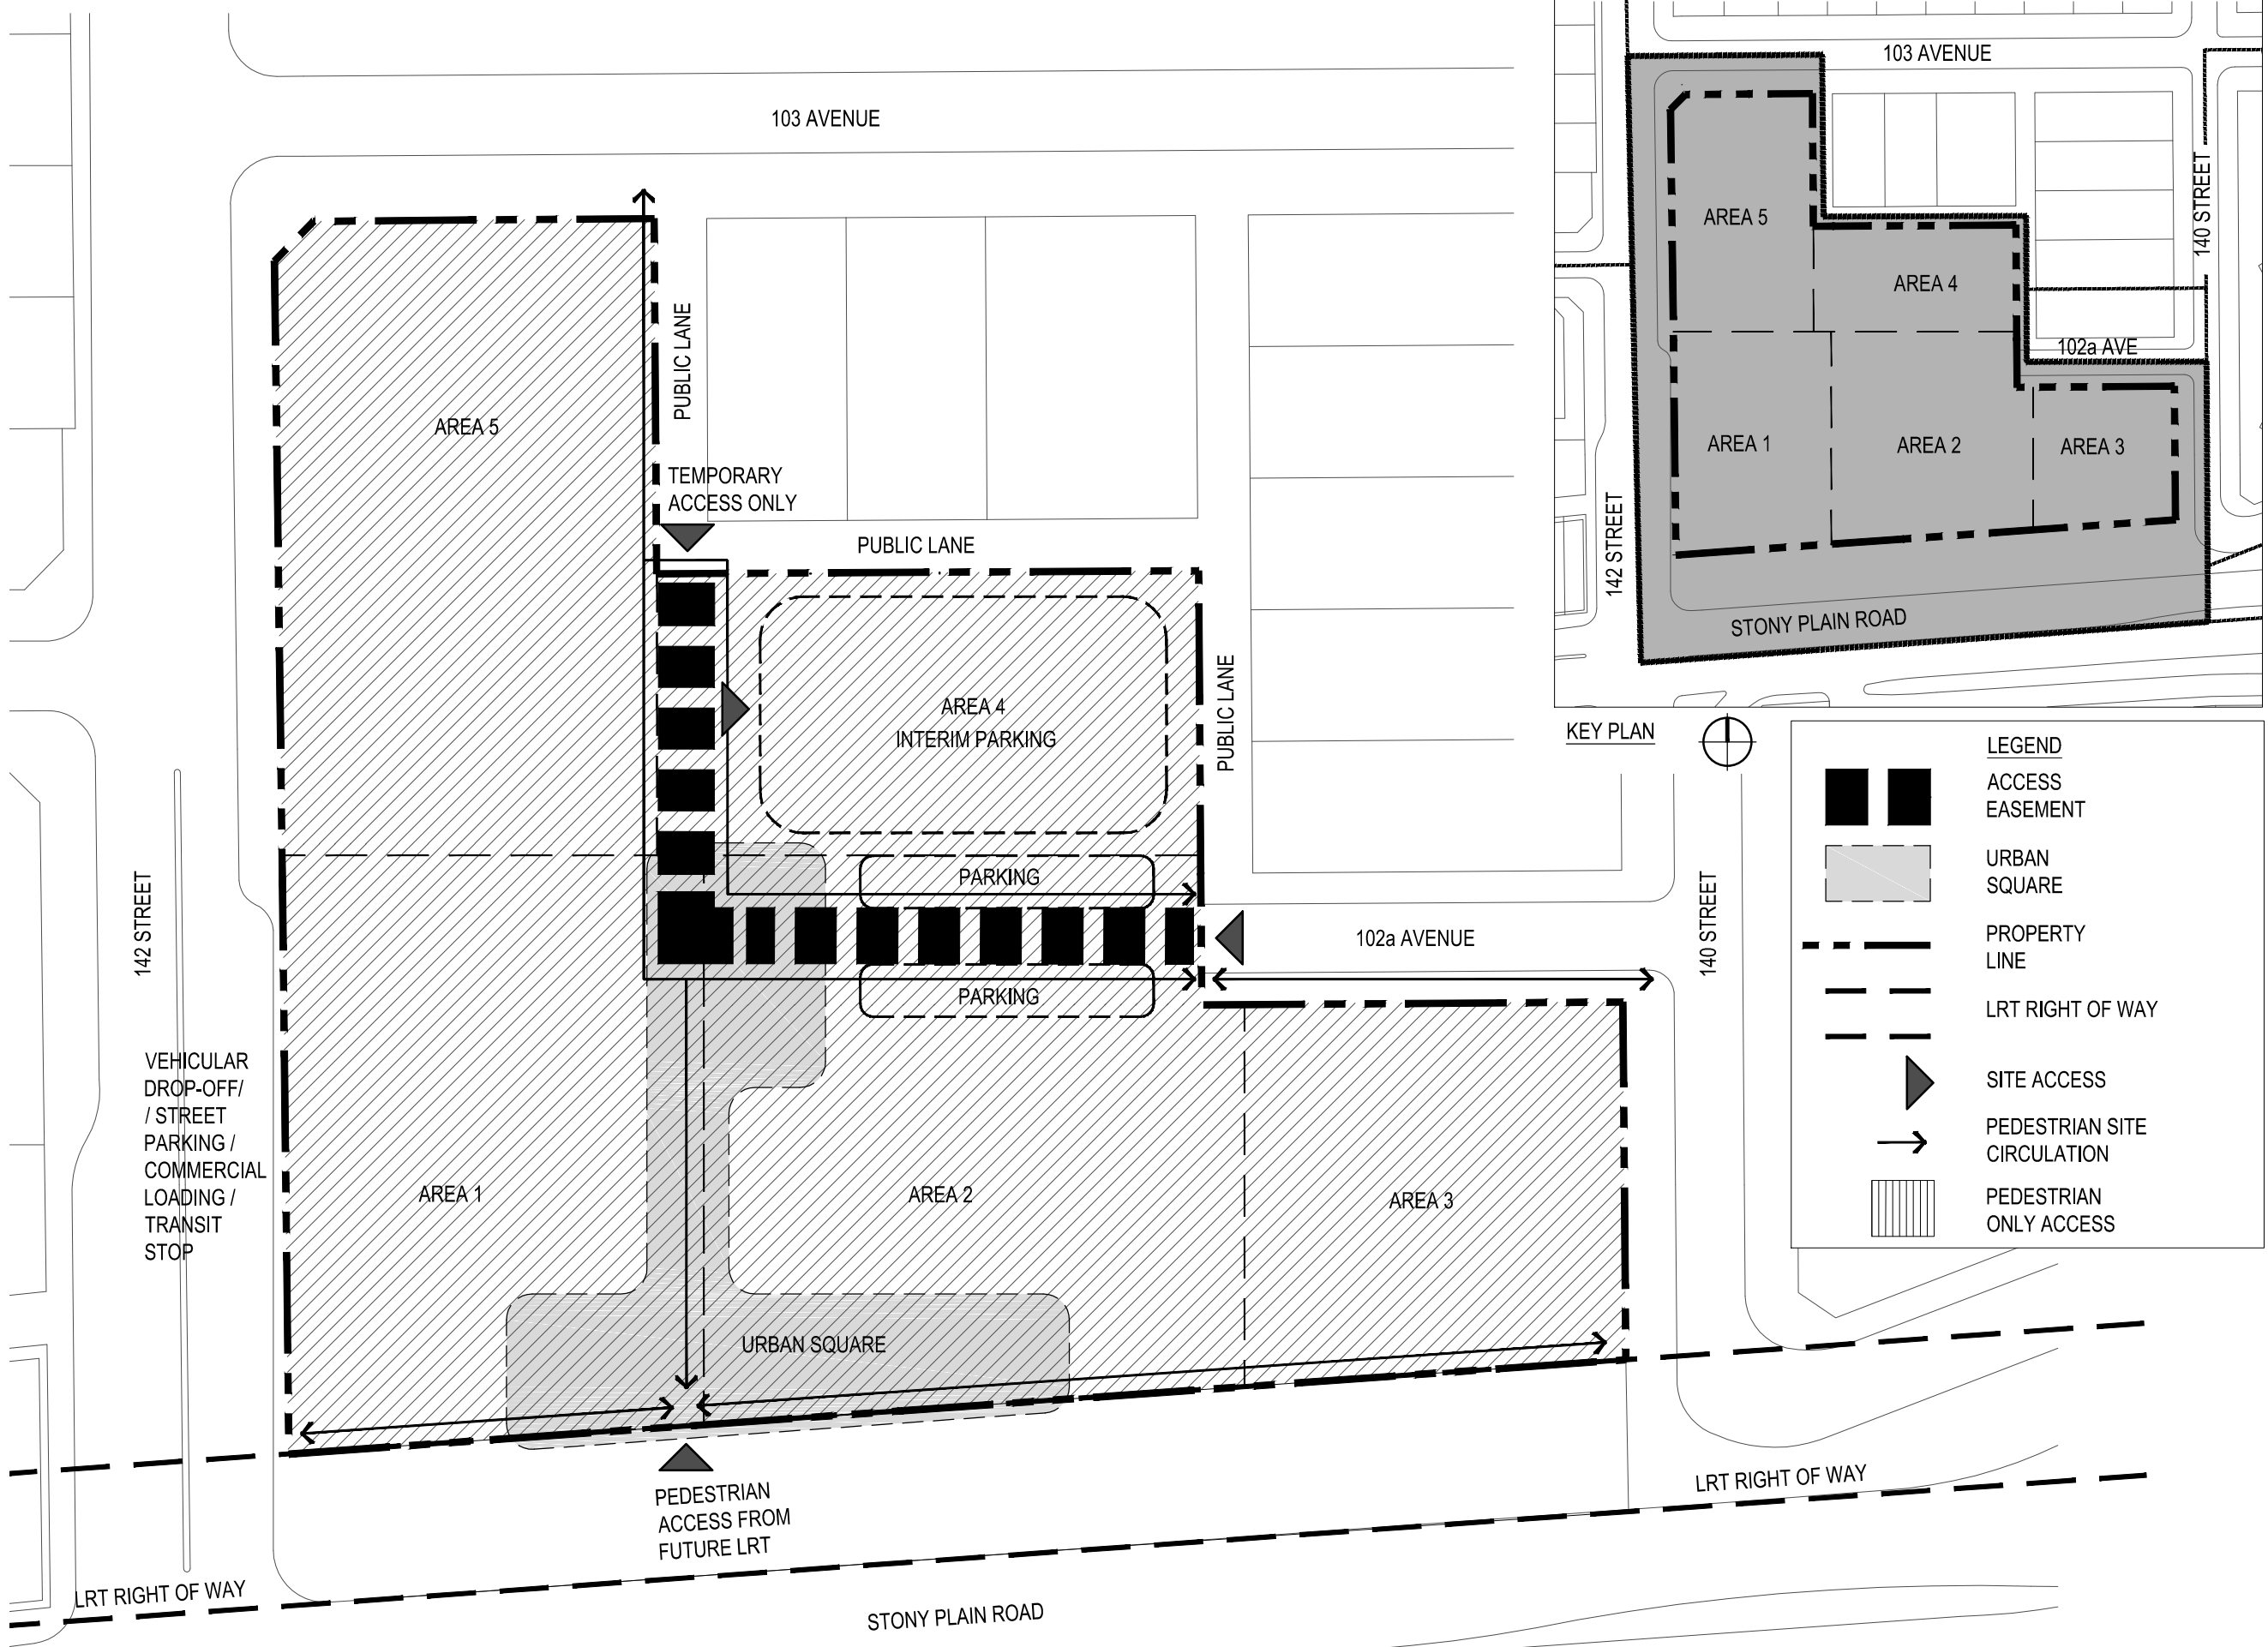

Date	Scale
2016-01-12	NTS

Project
WEST BLOCK

Drawing Title
**DC2
APPENDIX I**

Project No.	Drawing No.
5461	1

Date	Scale
2016-01-12	NTS

Project
WEST BLOCK

Drawing Title
DC2
APPENDIX II

Project No.	Drawing No.
5461	2