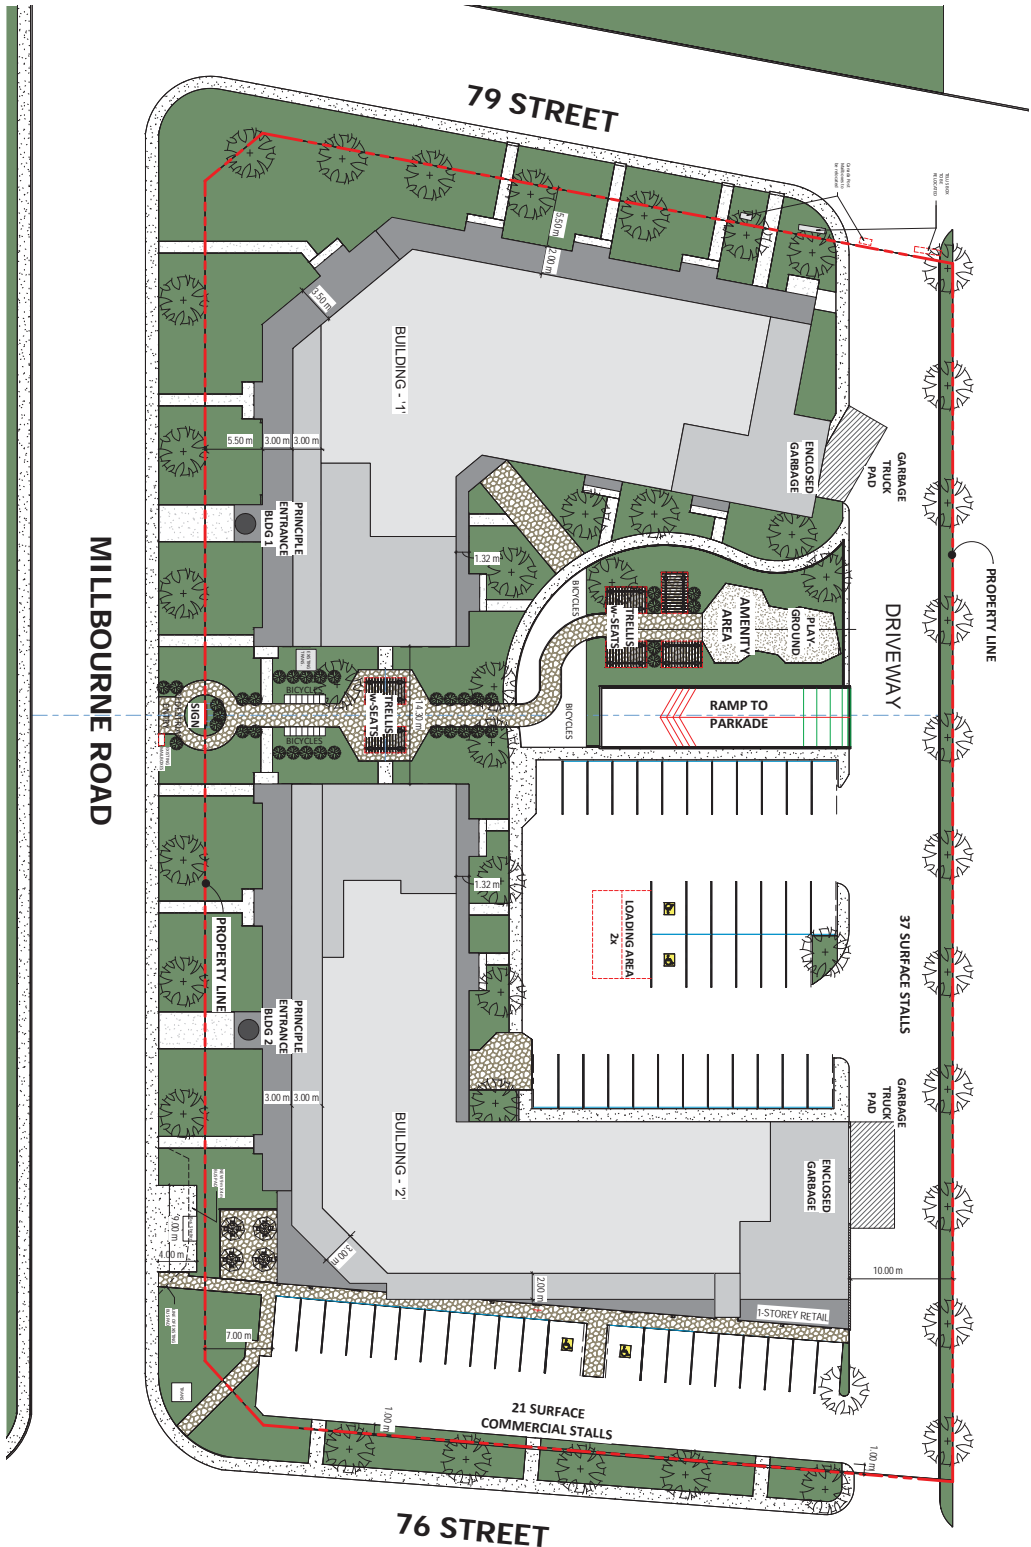

	Property Line
	Podium
	Tower - Level 3 to Level 9
	Tower - Level 10 to Level 12
	Green Landscape

TWEDDLE PLACE

EDMONTON, ALBERTA

SITE PLAN

DER+Associates
ARCHITECTURE LTD.

Scale: 1/8" = 1'-0" DATE: MAY 2017

SD-01