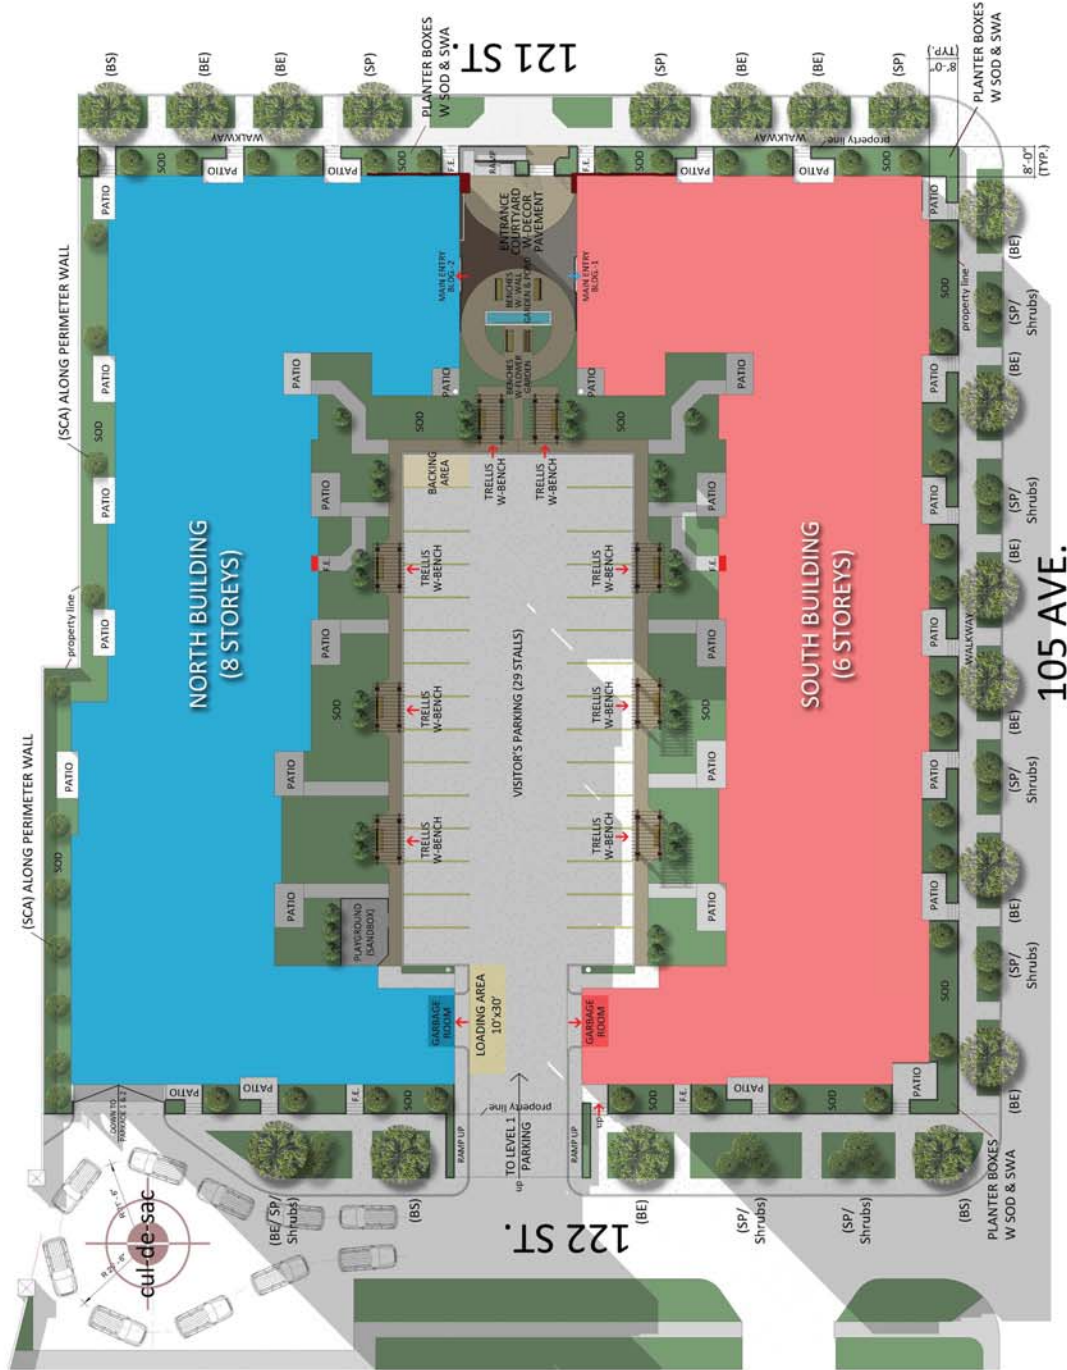

VICINITY MAP

LANDSCAPE LEGEND

- (BS) Blue Spruce
- (SP) Scots Pine
- (BE) Brandon Elm
- (SWA) Swedish Columnar Aspen FOR FRONT PLANTER BOXES
- Shrubs

CONCEPTUAL SITE PLAN & LANDSCAPE PLAN

DRAWINGS ARE CONCEPTUAL INTENT AND MAYBE SLIGHTLY MODIFIED

WESTMOUNT RESIDENCES
EDMONTON, ALBERTA

WESTMOUNT RESIDENCES

EDMONTON, ALBERTA

SOUTH VIEW along 105 ave.

WESTMOUNT RESIDENCES

EDMONTON, ALBERTA

NORTH BUILDING-2

SOUTH BUILDING-1

WEST VIEW along 122 Street

ELEVATIONS ARE CONCEPTUAL. INTENT AND MAYBE SLIGHTLY MODIFIED

WESTMOUNT RESIDENCES

EDMONTON, ALBERTA

DER+Associates
ARCHITECTS LTD

NORTH VIEW (north bldg.)

ELEVATIONS ARE CONCEPTUAL INTENT AND MAYBE SLIGHTLY MODIFIED