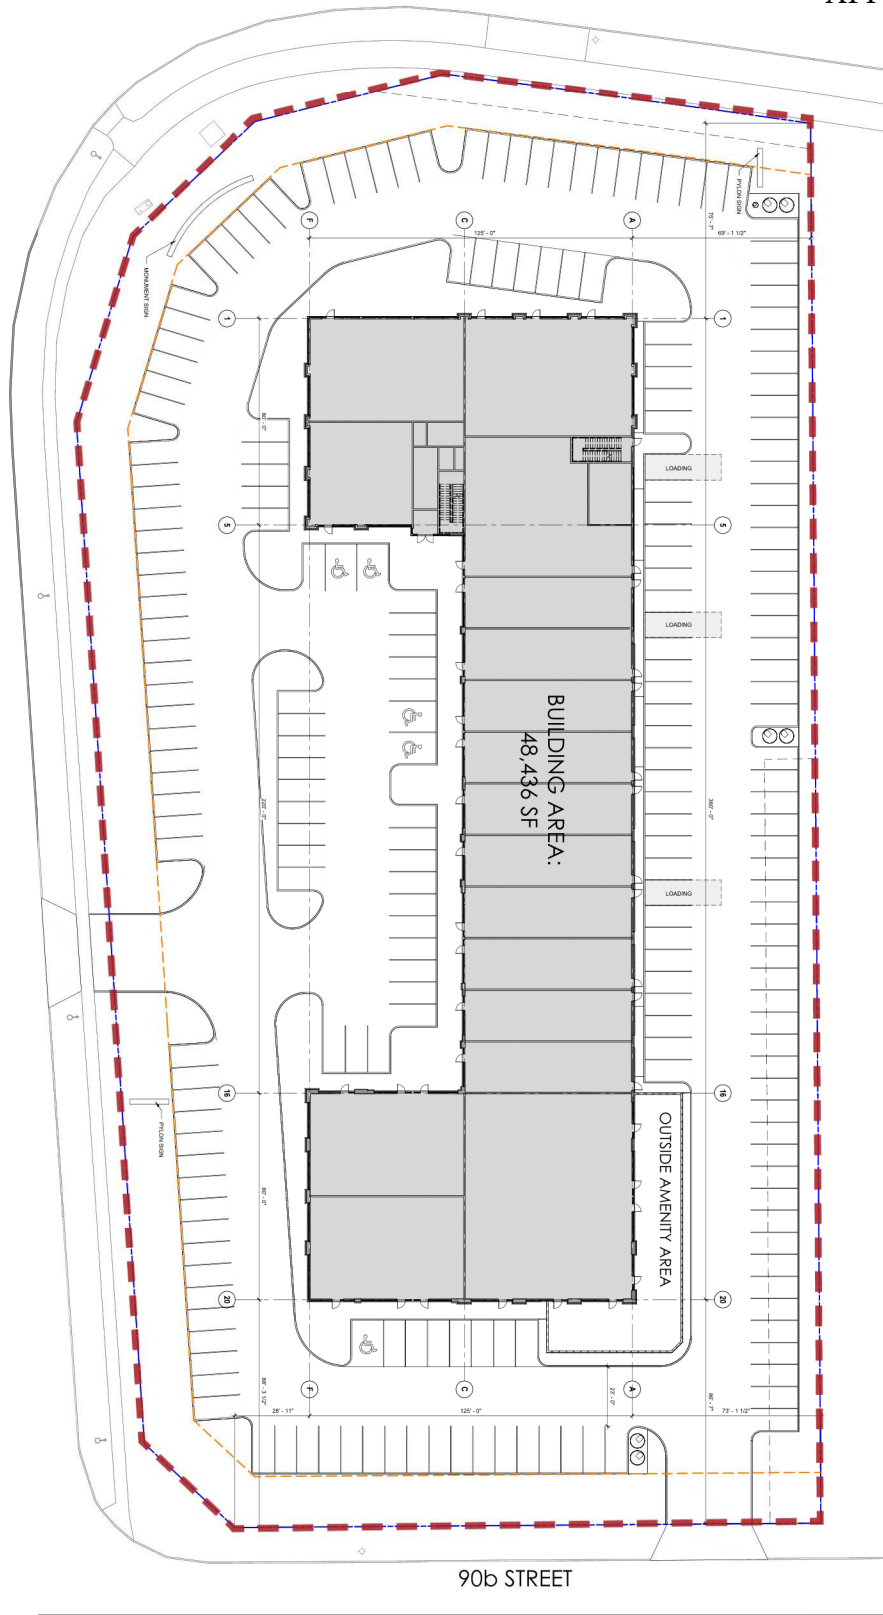

91 STREET

90b STREET

25 AVE

ORCHARDS GATE - COMMERCIAL BUILDING - SITE PLAN