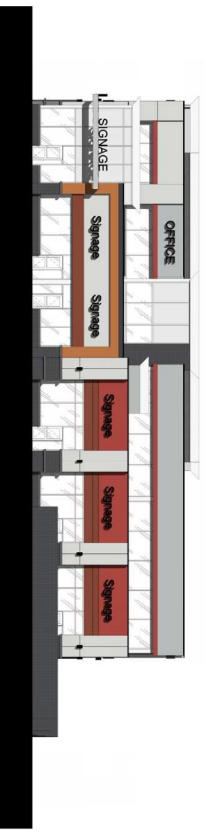

91 STREET

90b STREET

25 AVE

ORCHARDS GATE - COMMERCIAL BUILDING - SITE PLAN

FILE # BUILDING 071171022 DESIGN ARCHITECT PRESENTATION 03/05-07-16 Orchard Gate and

SOUTH ELEVATION

WEST ELEVATION

ORCHARD GATE - COMMERCIAL BUILDING

MEET BUILDING 307 AT 11022 DESIGN ARCHITECT PRESENTATION 3015-07-16 Orchard Gate and

NORTH ELEVATION

EAST ELEVATION

ORCHARDS GATE - COMMERCIAL BUILDING

MECL Building 07/17/2012 DESIGN ARCHITECT PRESENTATION 03/05/07-16 Orchard Gate.indd