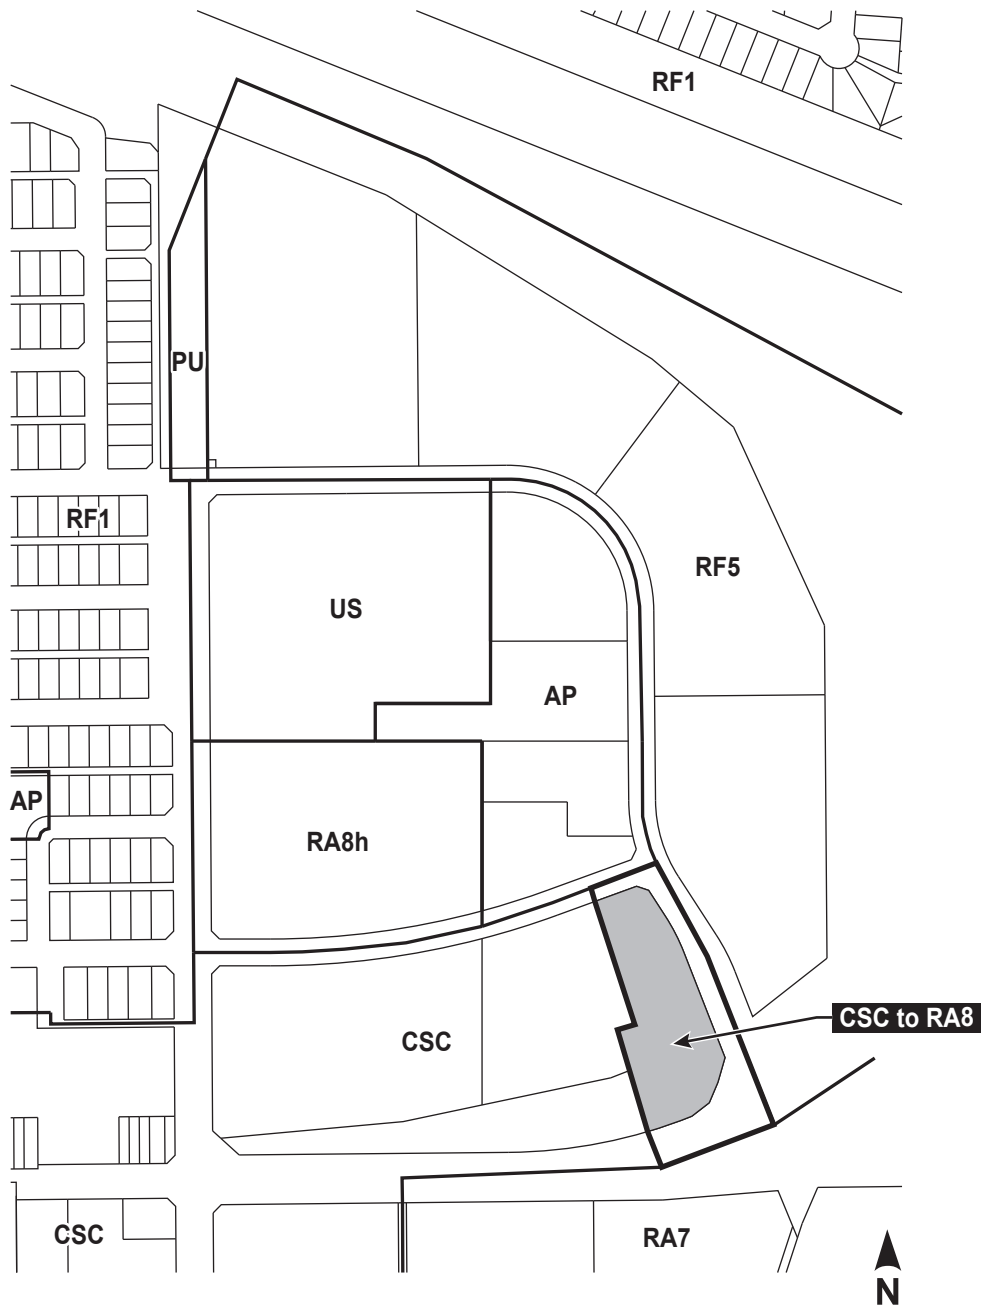

Abbottsfield / Rundle Heights Community Development Plan

Abbottsfield Land Use Zone:

- RF5** Row Housing
- RA8h** Medium Rise Apartment
- CSC** Shopping Centre
- US** Urban Services
- PU** Public Utility
- AP** Public Parks

**AMENDMENT TO
ABBOTTSFIELD LAND USE ZONE
(as amended)**

February 27, 2012 Resolution