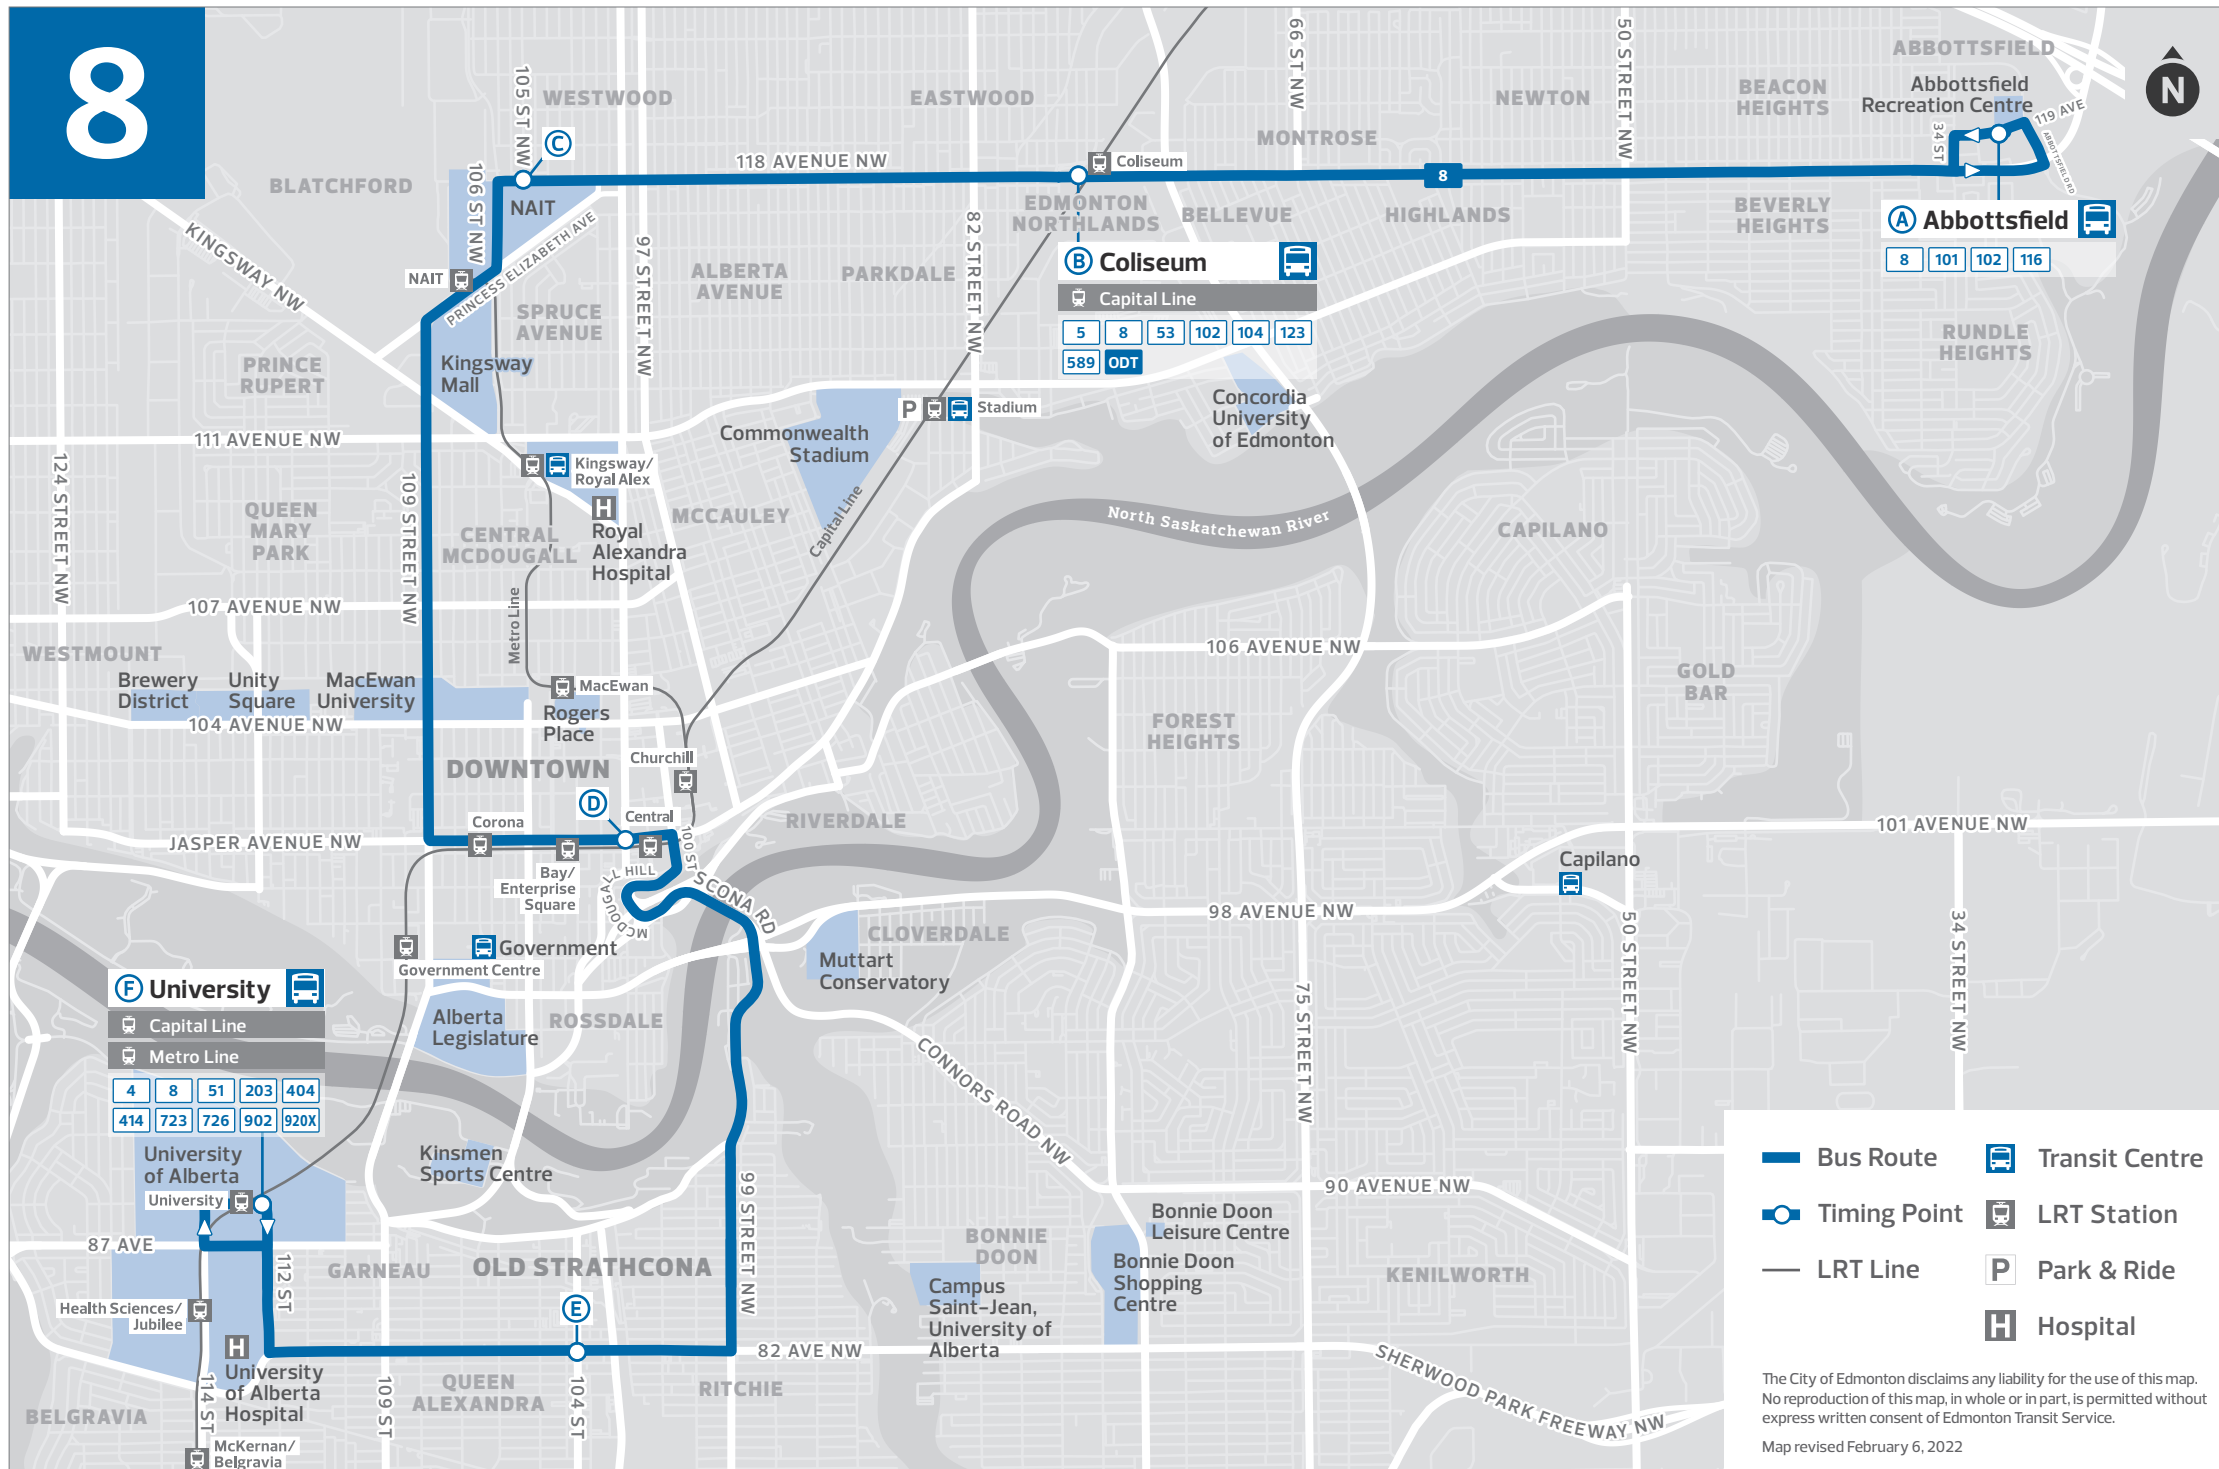

F University

Capital Line
Metro Line

4 8 51 203 404
414 723 726 902 920X

B Coliseum

Capital Line

5 8 53 102 104 123
589 ODT

A Abbotsfield

8 101 102 116

- Bus Route
- Timing Point
- LRT Line
- Transit Centre
- LRT Station
- Park & Ride
- Hospital

The City of Edmonton disclaims any liability for the use of this map. No reproduction of this map, in whole or in part, is permitted without express written consent of Edmonton Transit Service.
Map revised February 6, 2022

8		SATURDAY				
ABBOTSFIELD TO UNIVERSITY						
Abbotsfield TC	Coliseum TC	105 St & 118 Ave	101 St & Jasper Ave	104 St & 82 Ave	University TC	
A	B	C	D	E	F	
3:50	4:04	4:13	4:30	4:44	4:55	
4:05	4:19	4:28	4:45	4:59	5:09	
4:21	4:35	4:44	5:01	5:12	5:22	
4:39	4:53	5:02	5:18	5:29	5:39	
4:56	5:09	5:17	5:33	5:44	5:54	
5:12	5:25	5:33	5:49	6:00	6:10	
5:27	5:40	5:48	6:04	6:15	6:25	
5:42	5:55	6:03	6:19	6:30	6:40	
5:57	6:10	6:18	6:34	6:45	6:55	
6:12	6:25	6:33	6:49	7:00	7:10	
6:27	6:40	6:48	7:04	7:15	7:25	
6:42	6:55	7:03	7:19	7:30	7:40	
6:57	7:10	7:18	7:34	7:45	7:55	
7:12	7:25	7:33	7:49	8:00	8:10	
7:27	7:40	7:48	8:04	8:15	8:25	
7:42	7:55	8:03	8:19	8:30	8:40	
7:57	8:10	8:18	8:34	8:45	8:55	
8:12	8:25	8:33	8:49	9:00	9:10	
8:27	8:40	8:48	9:04	9:15	9:25	
8:42	8:55	9:03	9:19	9:30	9:40	
8:57	9:10	9:18	9:34	9:45	9:55	
9:12	9:25	9:33	9:49	10:00	10:10	
9:27	9:40	9:48	10:04	10:15	10:25	
9:42	9:55	10:03	10:19	10:30	10:40	
9:57	10:10	10:18	10:34	10:45	10:55	
10:12	10:25	10:33	10:49	11:00	11:10	
10:33	10:46	10:54	11:10	11:21	11:31	
10:54	11:07	11:15	11:31	11:42	11:52	
11:14	11:27	11:35	11:51	12:02	12:12	
11:34	11:47	11:55	12:11	12:22	12:32	
11:53	12:06	12:14	12:30	12:41	12:51	
12:23	12:36	12:44	1:00	1:11	1:21	
12:53	1:06	1:14	1:30	1:41	1:51	
1:23	1:36	1:44	2:00	2:11	2:21	
1:53	2:06	2:14	2:30	2:41	2:51	
2:23	2:36	2:44	3:00	3:11	3:21	

TIMING POINTS