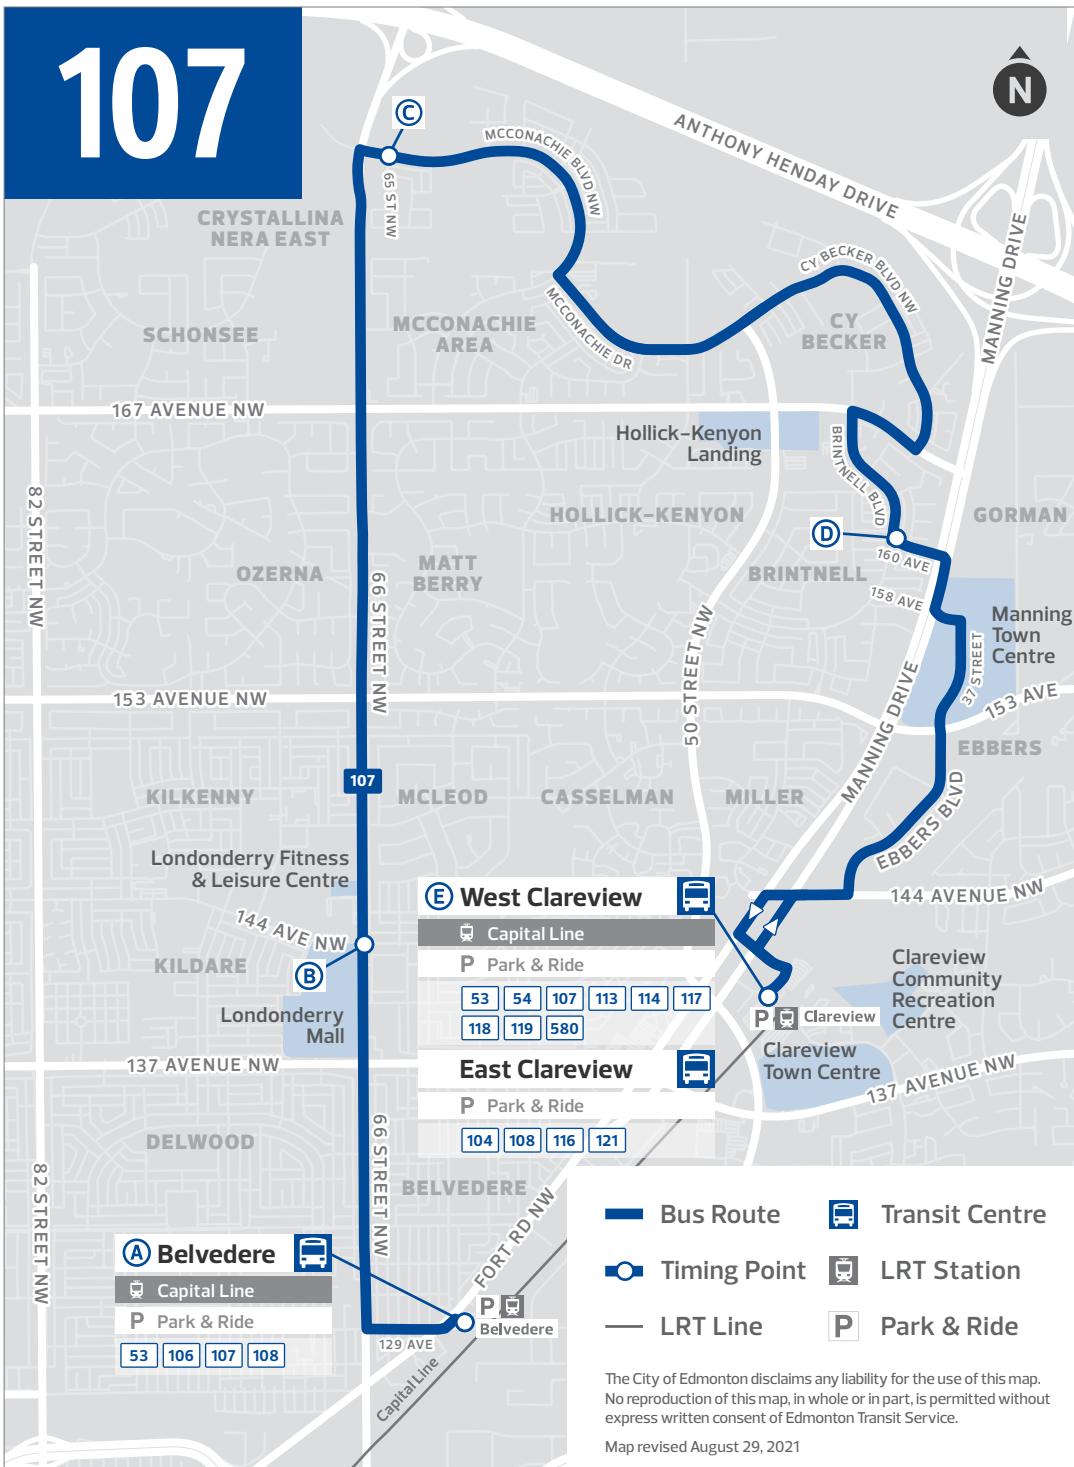

# 107

The City of Edmonton disclaims any liability for the use of this map. No reproduction of this map, in whole or in part, is permitted without express written consent of Edmonton Transit Service.

Map revised August 29, 2021

WEST CLAREVIEW TO BELVEDERE

Table with 5 columns: West Clareview TC, Brintnell Blvd & 160 Ave, 64 St & McConachie Blvd, 66 St & 144 Ave, Belvedere TC. Includes a route diagram and a list of departure times, with a note that every 30 minutes until 4:05.

- 1 ROUTE NUMBER 2 DAY OF THE WEEK 3 LOCATION / TIMING POINTS 4 MAP MARKERS

SUNDAY

BELVEDERE TO WEST CLAREVIEW

Table with 5 columns: Belvedere TC, 66 St & 144 Ave, 65 St & McConachie Blvd, Brintnell Blvd & 160 Ave, West Clareview TC. Includes a route diagram and a list of departure times.

TIMING POINTS

Table with 2 main sections: 1 CAPILANO TO DOWNTOWN and 2 SUNDAY. Includes route diagrams and a list of departure times for both directions.

For more information visit edmonton.ca/transit.