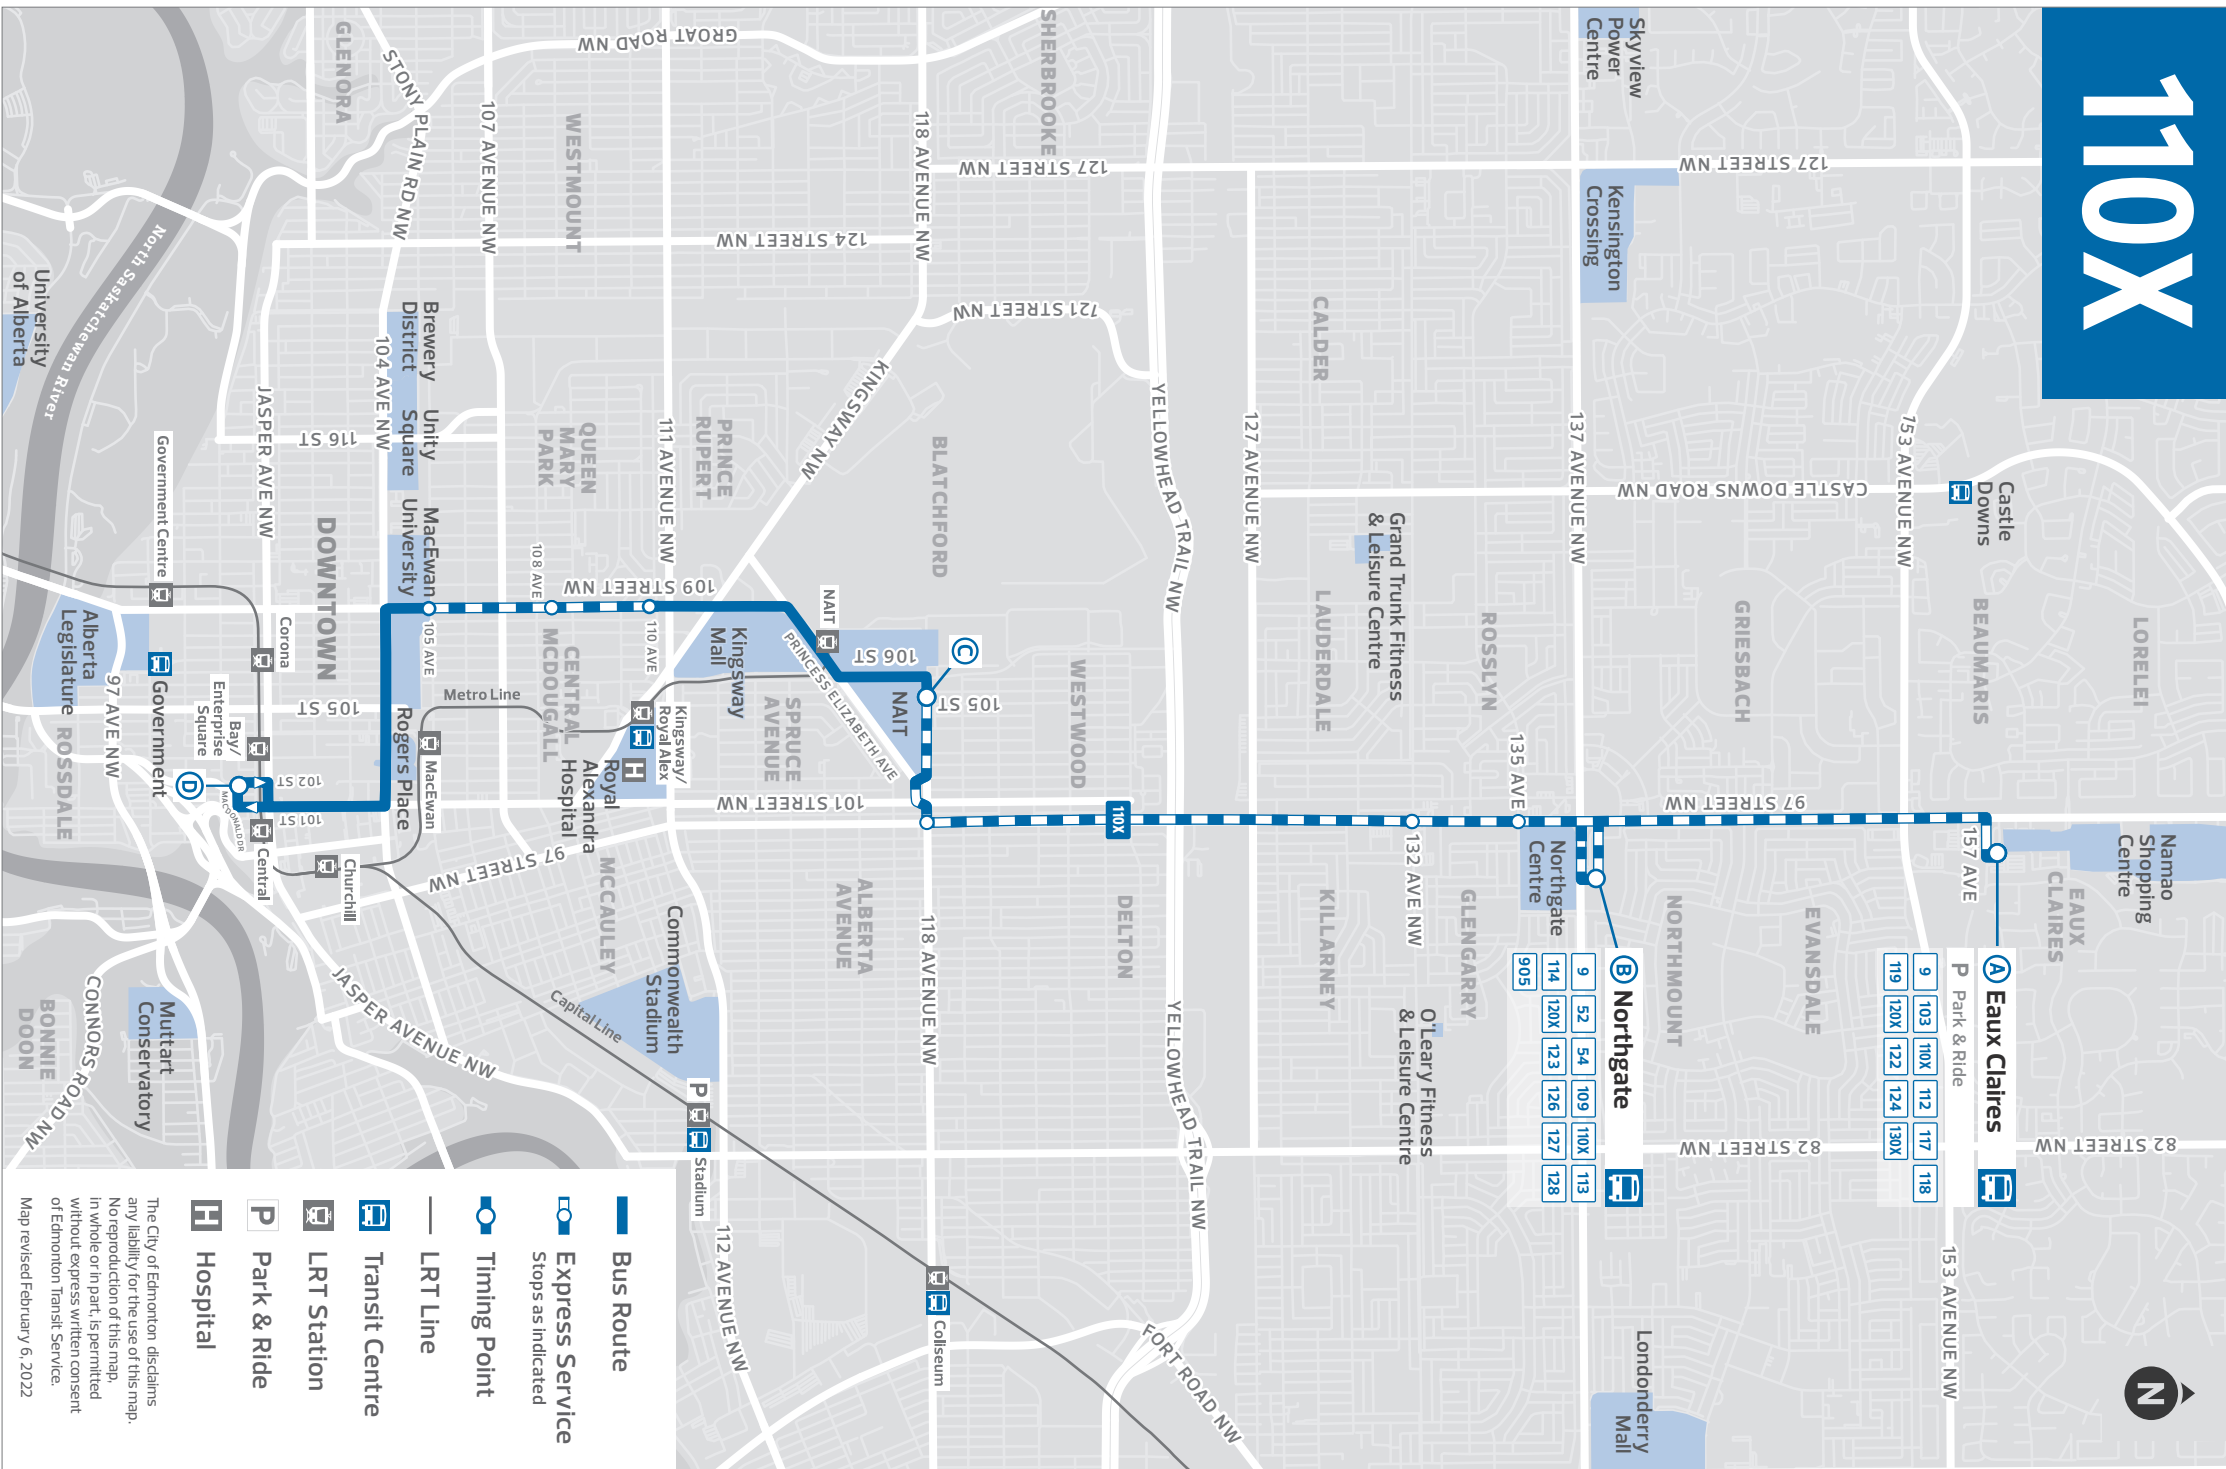

ETS BusLink

Call 780-496-1600 for information about when the next bus or LRT is scheduled to arrive.

Customer Service 311

For assistance with transit-related questions, call 311 to speak with an agent (7a.m. to 7p.m., 7 days/week. Closed on statutory holidays) or submit a request for assistance at edmonton.ca/311. If calling from outside Edmonton, dial 780-442-5311.

Transit Watch 780-442-4900

Report unsafe behaviour and suspicious activity or packages to uniformed ETS staff, or call Transit Watch at 780-442-4900. You can also discreetly send a text message to 780-442-4900 and a Transit Watch staff member will respond. They may also dispatch appropriate security staff, if needed.

TTY Service

Call 780-944-5555 for people with decreased hearing and/or speech abilities.

On Demand Transit

On Demand Transit (ODT) connects 37 neighbourhoods and 16 large seniors' residences to Edmonton's regular bus and LRT service. During the two-year pilot period, there is no fare payment collected when you board On Demand Transit shuttles. Instead, you pay your regular fare when you transfer to a regular bus or LRT.

To book your ride:

- + Download the Edmonton On Demand Transit app
- + Visit edmonton.ca/OnDemandTransit
- + Call 780-496-2400

For more information, visit edmonton.ca/OnDemandTransit

Edmonton
Transit
Service