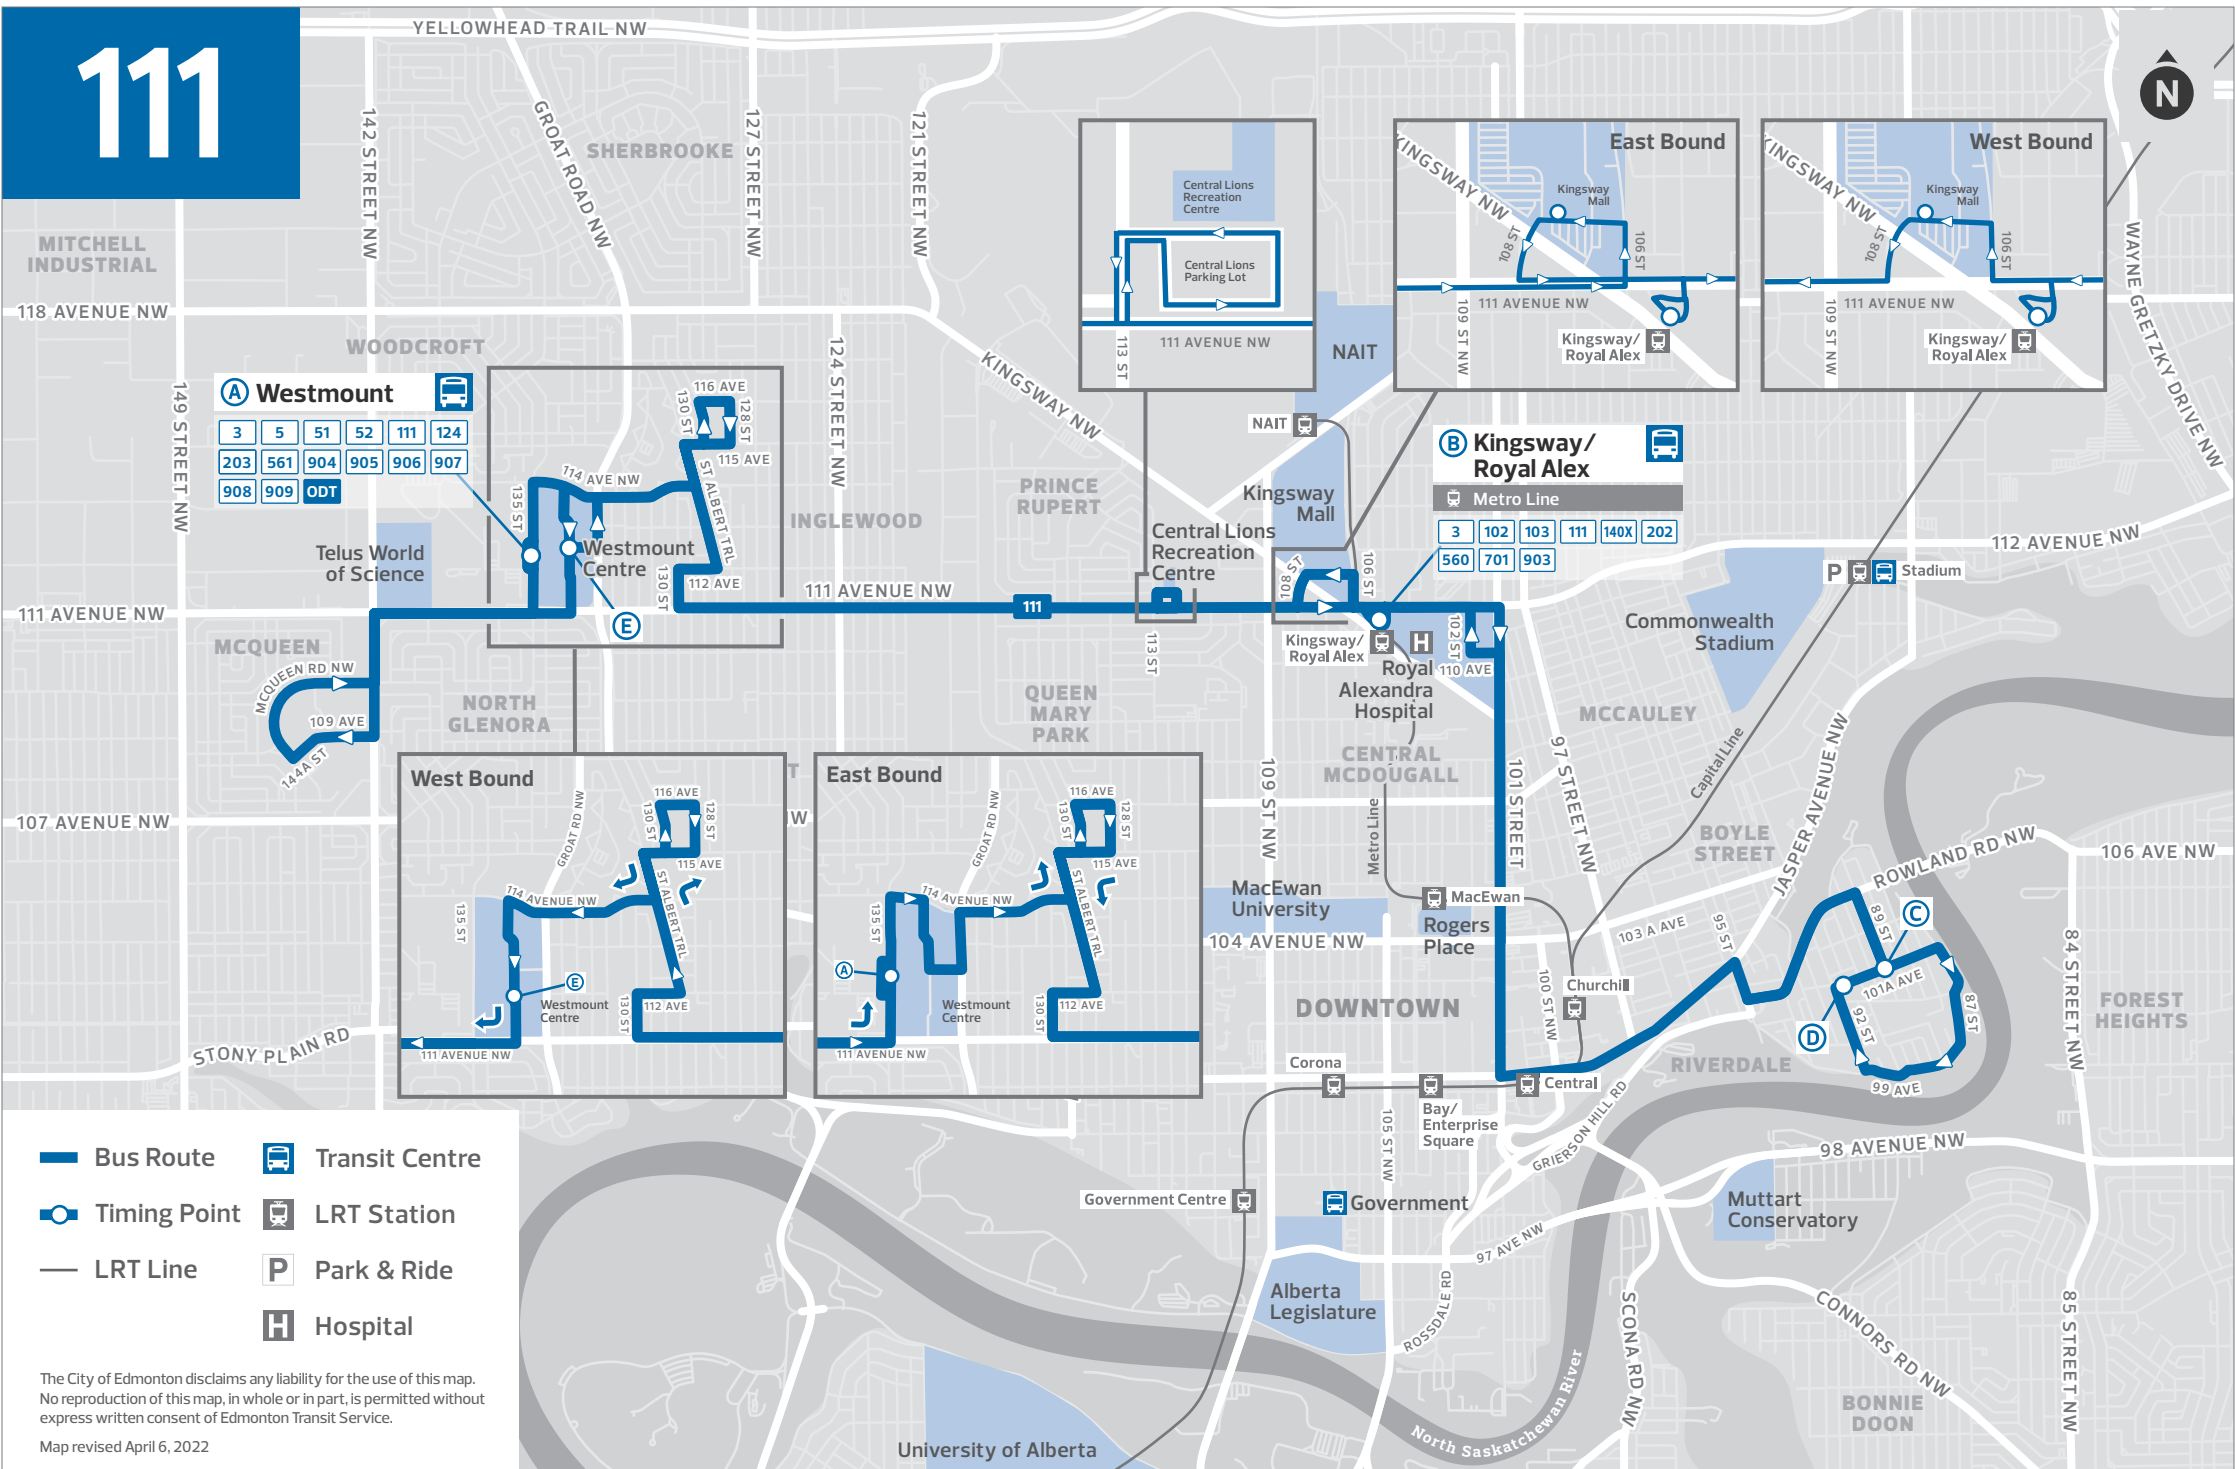

WESTMOUNT TO RIVERDALE

Westmount TC	Kingsway/Royal Alex TC	89 St & 101A Ave	92 St & 101A Ave
A	B	C	D
8:50	9:15	9:25	9:30
9:50	10:15	10:25	10:30
10:50	11:15	11:25	11:30
11:50	12:15	12:25	12:30
12:50	1:15	1:25	1:30
1:50	2:15	2:25	2:30

TIMING POINTS

Bold text indicates p.m. time

TC = Transit Centre

Subject to change without notice

Edmonton
Transit
Service

Edmonton

111

A Westmount

3	5	51	52	111	124
203	561	904	905	906	907
908	909	ODT			

B Kingsway/Royal Alex

3	102	103	111	140X	202
560	701	903			

- Bus Route
- Transit Centre
- Timing Point
- LRT Station
- LRT Line
- Park & Ride
- Hospital

The City of Edmonton disclaims any liability for the use of this map. No reproduction of this map, in whole or in part, is permitted without express written consent of Edmonton Transit Service.
Map revised April 6, 2022