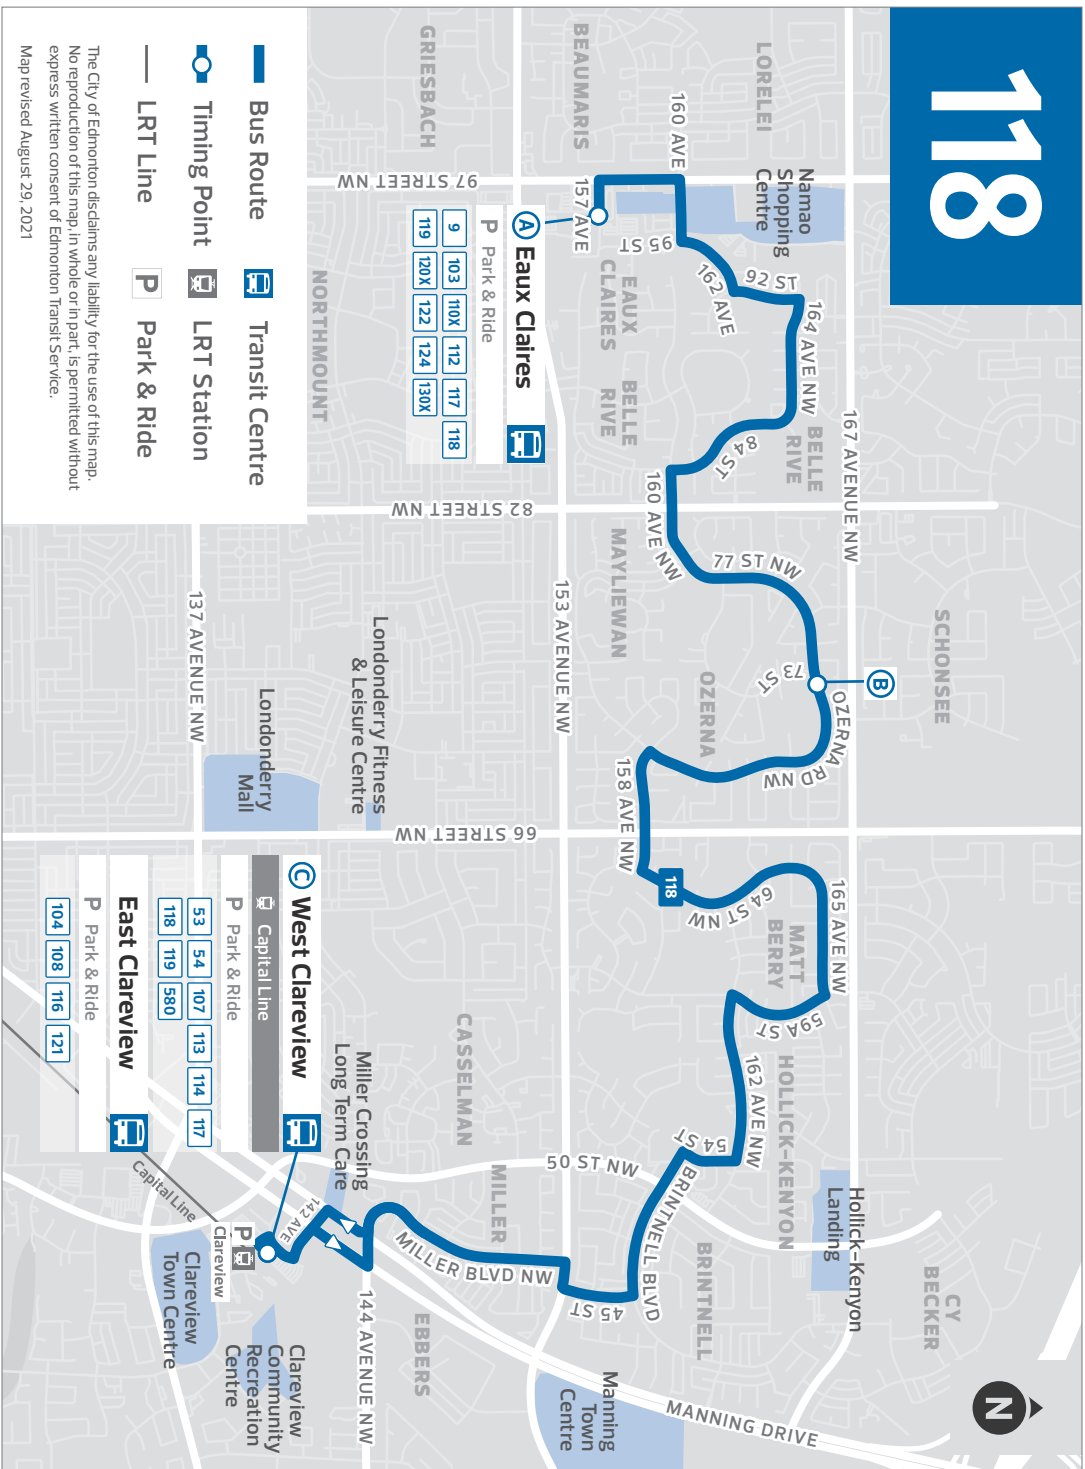

Text the bus stop number to 31100 or bus stop # [space] bus route # to receive your bus schedule by text message.

ETS BusLink

Call 780-496-1600 for information about when the next bus or LRT is scheduled to arrive.

Customer Service 311

For assistance with transit-related questions, call 311 to speak with an agent (7a.m. to 7p.m., 7 days/week. Closed on statutory holidays) or submit a request for assistance at edmonton.ca/311. If calling from outside Edmonton, dial 780-442-5311.

Transit Watch 780-442-4900

Report unsafe behaviour and suspicious activity or packages to uniformed ETS staff, or call Transit Watch at 780-442-4900. You can also discreetly send a text message to 780-442-4900 and a Transit Watch staff member will respond. They may also dispatch appropriate security staff, if needed.

TTY Service

Call 780-944-5555 for people with decreased hearing and/or speech abilities.

On Demand Transit

On Demand Transit (ODT) connects 37 neighbourhoods and 16 large seniors' residences to Edmonton's regular bus and LRT service. During the two-year pilot period, there is no fare payment collected when you board On Demand Transit shuttles. Instead, you pay your regular fare when you transfer to a regular bus or LRT.

To book your ride:

- + Download the Edmonton On Demand Transit app
- + Visit edmonton.ca/OnDemandTransit
- + Call 780-496-2400

For more information, visit edmonton.ca/OnDemandTransit

The City of Edmonton disclaims any liability for the use of this map. No reproduction of this map, in whole or in part, is permitted without express written consent of Edmonton Transit Service.
Map revised August 29, 2021