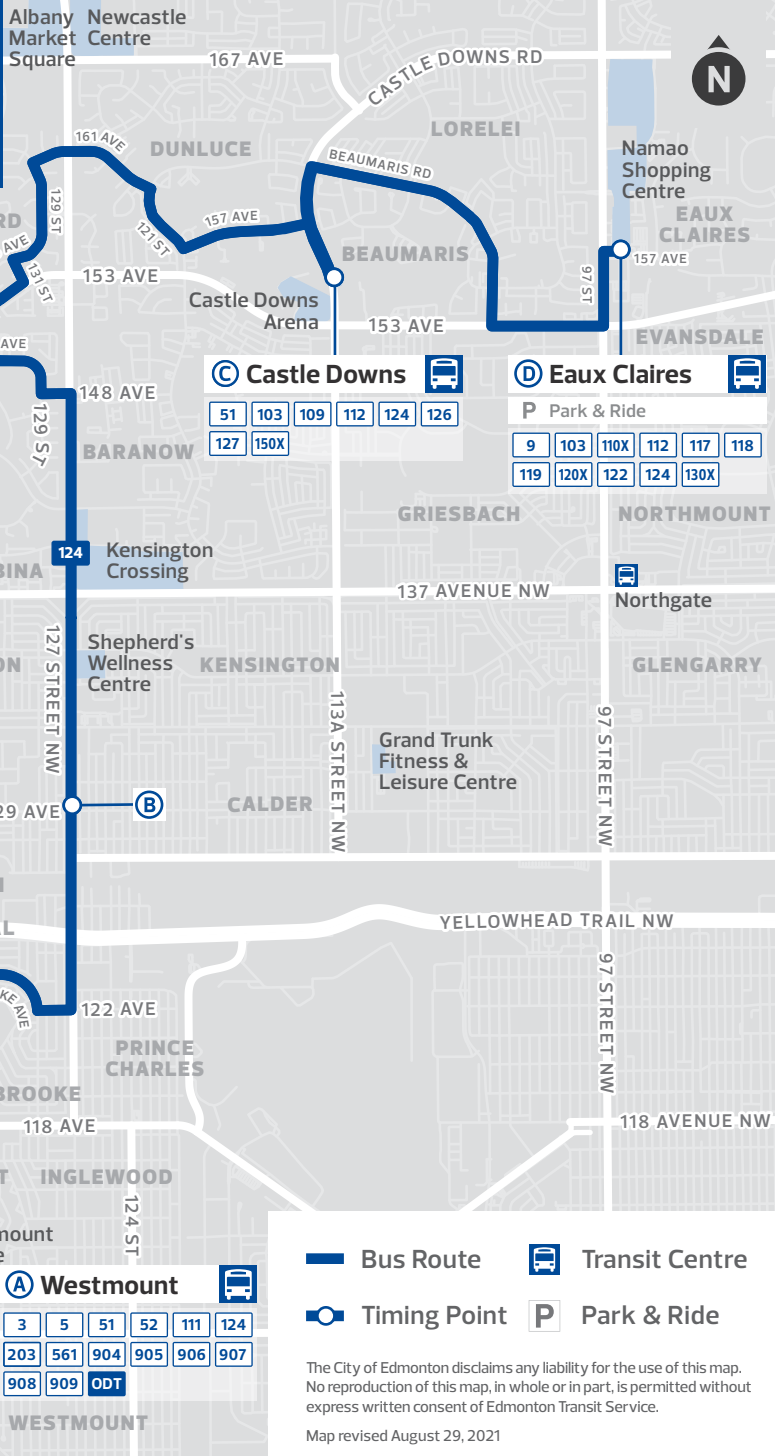

124

ETS Real-Time

Track your bus anywhere anytime from your phone or computer using these recommended real-time tools: edmonton.ca/RealTime, Google Maps, third-party Transit app

ETS Text & Ride

Text the bus stop number to 31100 or bus stop # [space] bus route # to receive your bus schedule by text message.

TIMING POINTS

124

SUNDAY

WESTMOUNT TO EAUX CLAIRES				EAUX CLAIRES TO WESTMOUNT			
Westmount TC	127 St & 129 Ave	Castle Downs TC	Eaux Claires TC	Eaux Claires TC	Castle Downs TC	127 St & 129 Ave	Westmount TC
A	B	C	D	D	C	B	A
9:56	10:12	10:35	10:48	9:58	10:13	10:33	10:46
10:26	10:42	11:05	11:18	10:28	10:43	11:03	11:16
10:56	11:12	11:35	11:48	10:58	11:13	11:33	11:46
11:26	11:42	12:05	12:18	11:28	11:43	12:03	12:16
11:56	12:12	12:35	12:48	11:58	12:13	12:33	12:46
12:26	12:42	1:05	1:18	12:28	12:43	1:03	1:16
12:56	1:12	1:35	1:48	12:58	1:13	1:33	1:46
1:26	1:42	2:05	2:18	1:28	1:43	2:03	2:16
1:56	2:12	2:35	2:48	1:58	2:13	2:33	2:46
2:26	2:42	3:05	3:18	2:28	2:43	3:03	3:16
2:56	3:12	3:35	3:48	2:58	3:13	3:33	3:46
3:26	3:42	4:05	4:18	3:28	3:43	4:03	4:16
3:56	4:12	4:35	4:48	3:58	4:13	4:33	4:46
4:27	4:43	5:06	5:18	4:28	4:43	5:03	5:15
4:57	5:12	5:34	5:46	4:58	5:11	5:30	5:42
5:27	5:42	6:04	6:16	5:28	5:41	6:00	6:12
5:57	6:12	6:34	6:46	5:56	6:09	6:28	6:40
6:27	6:42	7:04	7:16	6:26	6:39	6:58	7:10
6:57	7:12	7:34	7:46	6:56	7:09	7:28	7:40

TIMING POINTS