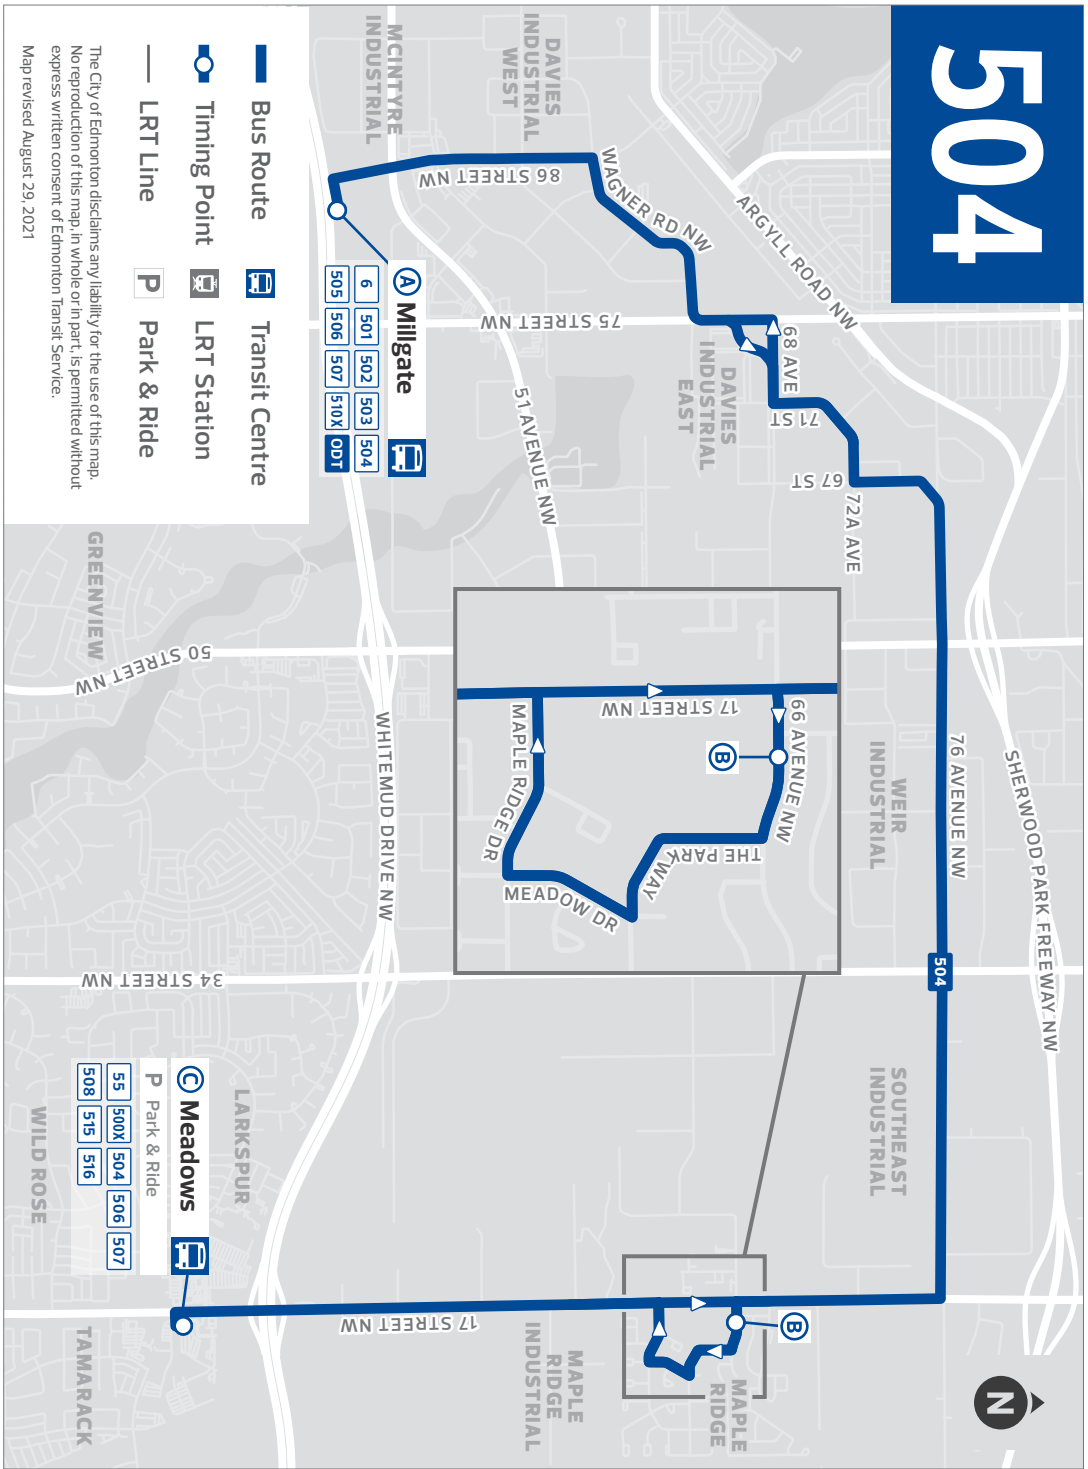

INFORMATION

504

MILLGATE  
SOUTHEAST  
INDUSTRIAL  
MAPLE RIDGE  
MEADOWS

Revised: April 25, 2021

Edmonton  
Transit  
Service

Edmonton

## 504 SATURDAY

MEADOWS TO MAPLE RIDGE		MAPLE RIDGE TO MEADOWS	
Meadows TC	17 St & Oak Ridge Dr	17 St & Oak Ridge Dr	Meadows TC
<b>C</b>	<b>B</b>	<b>B</b>	<b>C</b>
7:19	7:26	7:26	7:34
8:19	8:26	8:26	8:34
9:19	9:27	9:27	9:36
10:19	10:27	10:27	10:36
11:19	11:27	11:27	11:36
<b>12:19</b>	<b>12:27</b>	<b>12:27</b>	<b>12:36</b>
<b>1:19</b>	<b>1:27</b>	<b>1:27</b>	<b>1:36</b>
<b>2:19</b>	<b>2:27</b>	<b>2:27</b>	<b>2:36</b>
<b>3:19</b>	<b>3:27</b>	<b>3:27</b>	<b>3:36</b>
<b>4:19</b>	<b>4:27</b>	<b>4:27</b>	<b>4:36</b>
<b>5:19</b>	<b>5:26</b>	<b>5:26</b>	<b>5:34</b>
<b>6:19</b>	<b>6:26</b>	<b>6:26</b>	<b>6:34</b>
<b>7:19</b>	<b>7:26</b>	<b>7:26</b>	<b>7:34</b>

TIMING POINTS