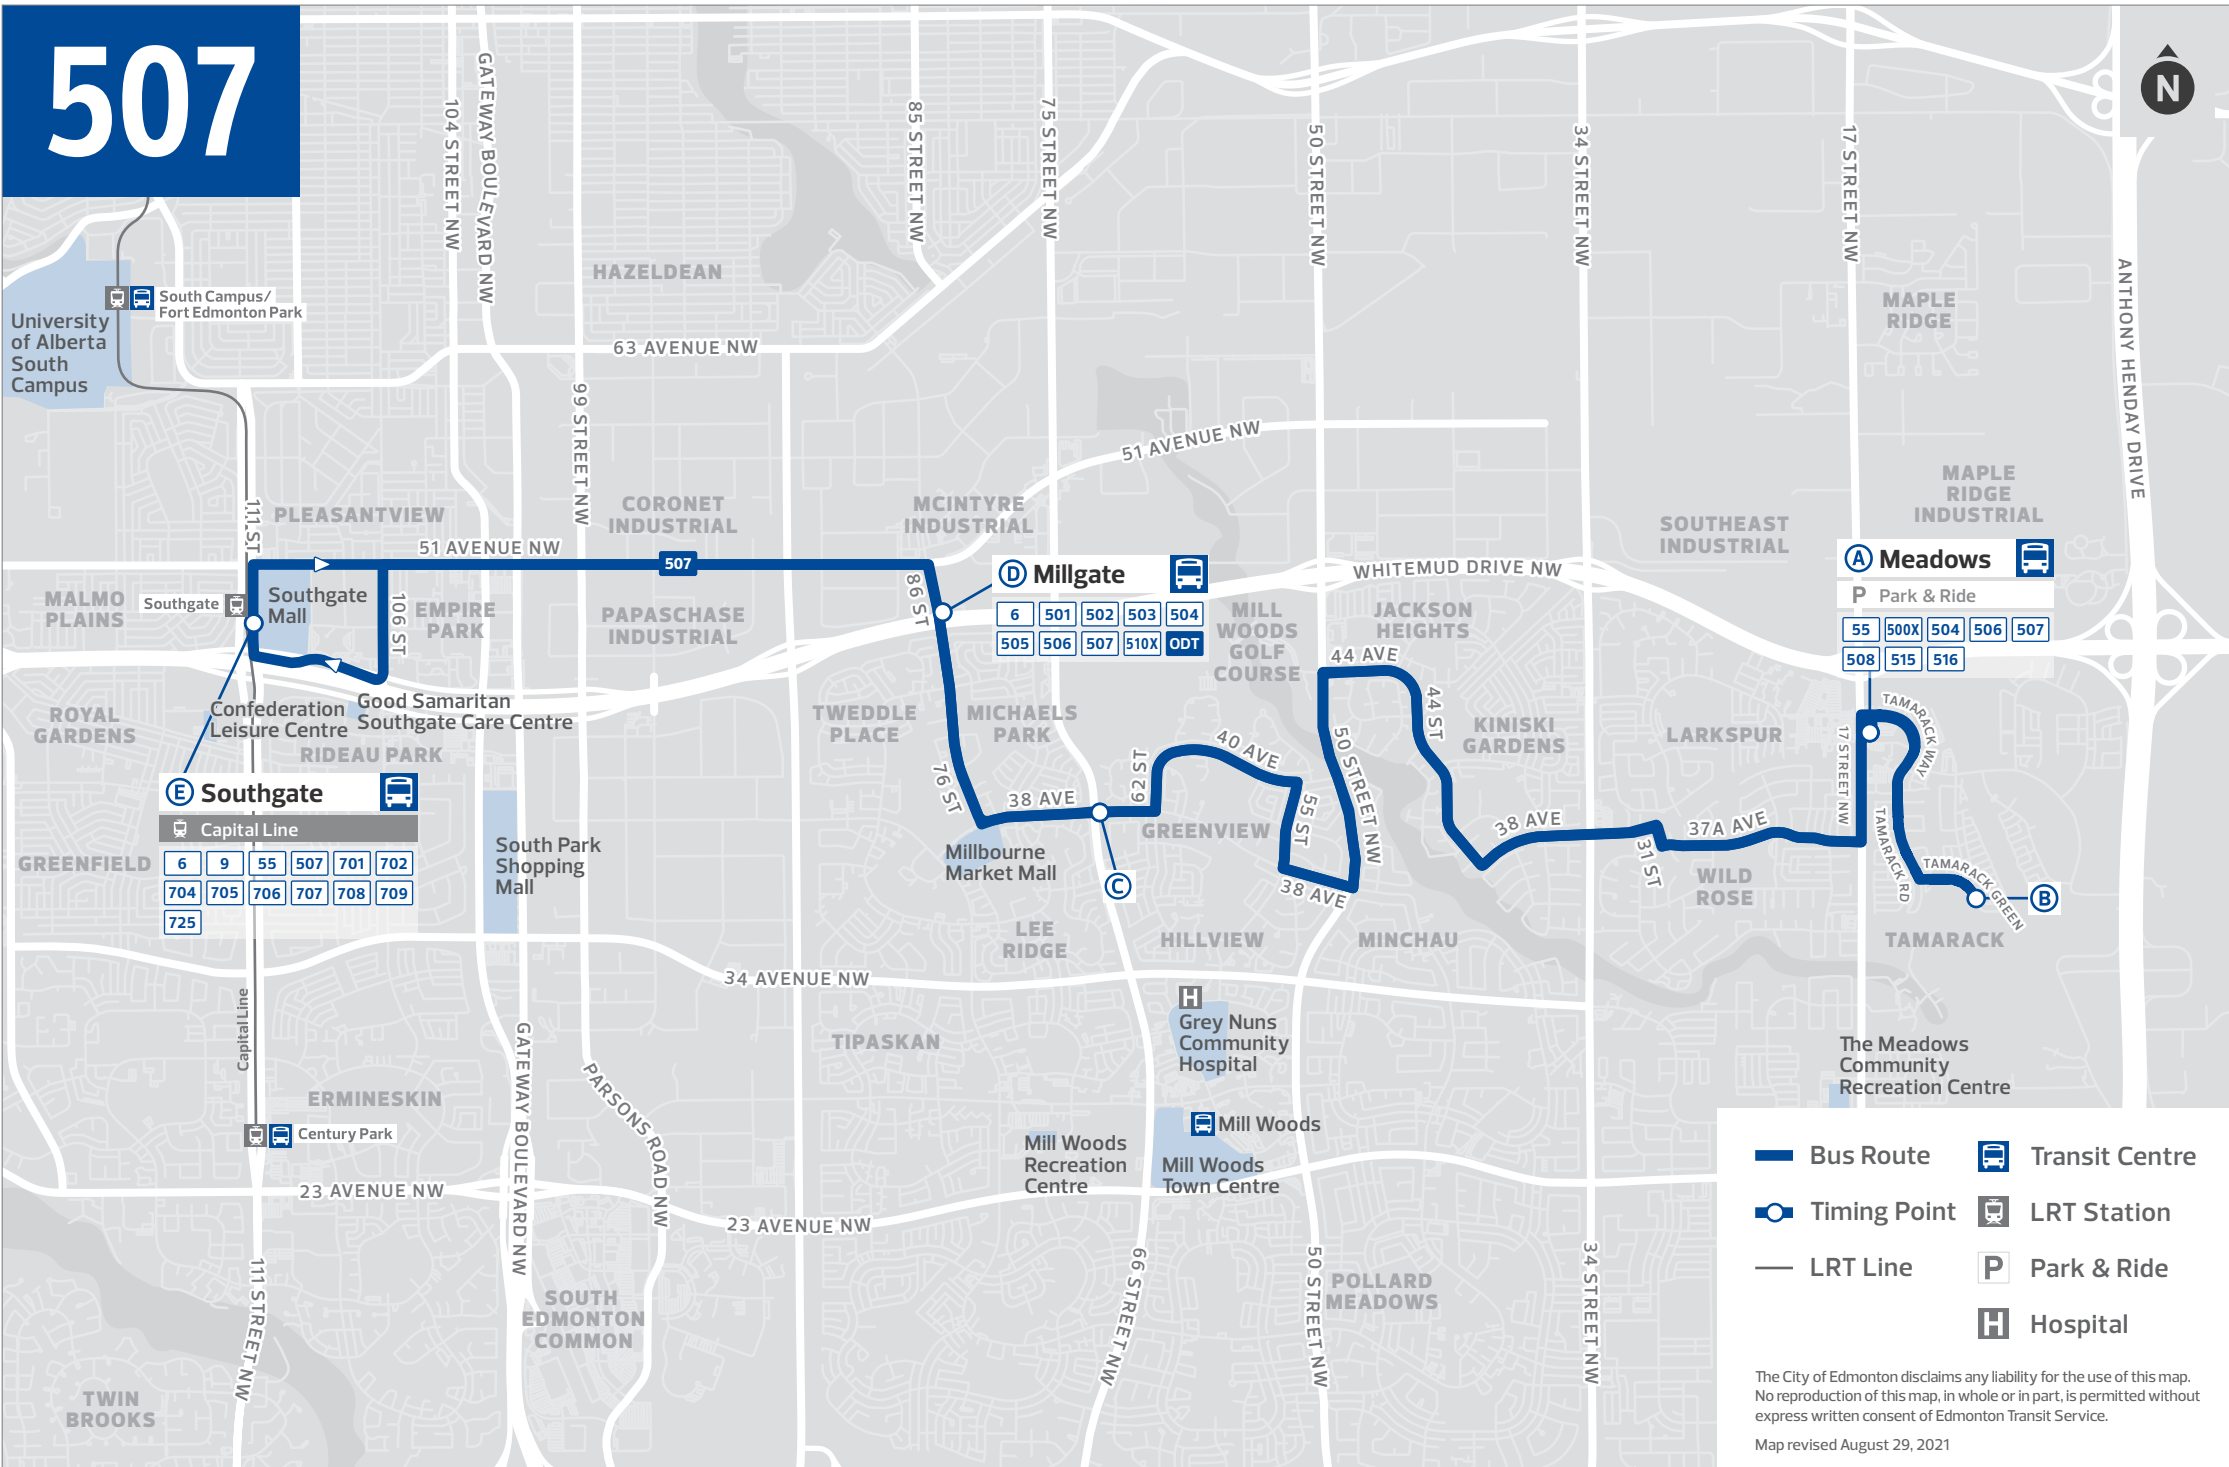

507

ETS Real-Time

Track your bus anywhere anytime from your phone or computer using these recommended real-time tools: edmonton.ca/RealTime, Google Maps, third-party Transit app

ETS Text & Ride

Text the bus stop # to 31100 or bus stop # [space] bus route # to receive your bus schedule by text message.