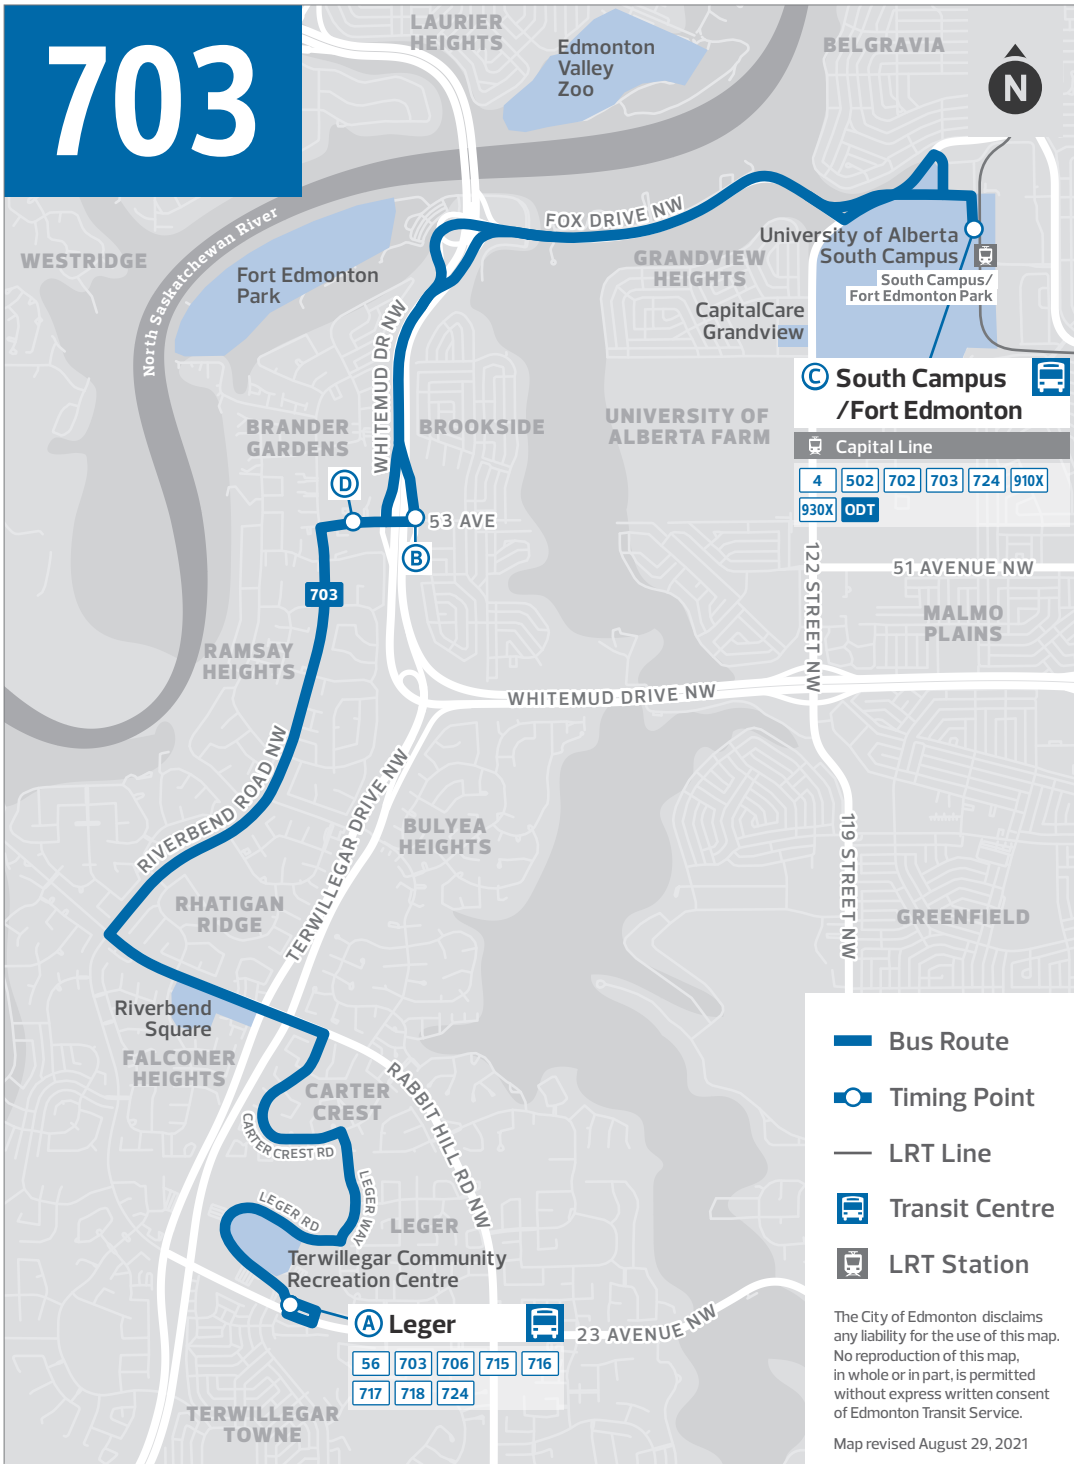

703

ETS Real-Time

Track your bus anywhere anytime from your phone or computer using these recommended real-time tools: edmonton.ca/RealTime, Google Maps, third-party Transit app

ETS Text & Ride

Text the bus stop number to 31100 or bus stop # [space] bus route # to receive your bus schedule by text message.

TIMING POINTS

Bold text indicates p.m. time

TC = Transit Centre

LEGER TO SOUTH CAMPUS/FORT EDMONTON PARK

Leger TC	Whitemud Dr & 53 Ave	South Campus Ft Edm TC
A	B	C
10:41	10:59	11:06
11:11	11:29	11:36
11:41	11:59	12:06
12:11	12:29	12:36
12:41	12:59	1:06
1:11	1:29	1:36
1:41	1:59	2:06
2:11	2:29	2:36
2:41	2:59	3:06
3:11	3:29	3:36
3:41	3:59	4:06
4:11	4:29	4:36
4:41	4:59	5:05
5:11	5:28	5:34
5:41	5:58	6:04
6:11	6:28	6:34
6:41	6:58	7:04
7:11	7:28	7:34

- ① ROUTE NUMBER
- ② DAY OF THE WEEK
- ③ LOCATION / TIMING POINTS
- ④ MAP MARKERS

①	1			② SUNDAY		
	CAPILANO TO DOWNTOWN			CAPILANO TO DOWNTOWN		
③	Capilano TC	79 St & 106 Ave	102 St & MacDonald Dr	Capilano TC	79 St & 106 Ave	102 St & MacDonald Dr
④	A	B	C	A	B	C
	5:35	5:43	5:56	5:20	5:28	5:41
	5:55	6:03	6:16	5:35	5:43	5:56
	6:15	6:23	6:36	5:50	5:58	6:11
	6:35	6:43	6:56	6:05	6:13	6:26
	6:55	7:03	7:16	6:20	6:28	6:41
	7:15	7:23	7:36	6:35	6:43	6:56
	7:35	7:43	7:56	6:50	6:58	7:11
	7:55	8:03	8:16	7:05	7:13	7:26
	8:15	8:23	8:36	7:25	7:33	7:46
	8:35	8:43	8:56	7:45	7:53	8:06
	8:55	9:03	9:17	8:05	8:13	8:26
	9:15	9:25	9:39	8:25	8:33	8:46
	9:35	9:44	9:58	8:45	8:53	9:06
	9:55	10:05	10:19	9:05	9:13	9:26
	10:15	10:24	10:38	9:25	9:33	9:46
	10:35	10:45	10:59	9:45	9:53	10:06
	10:50	10:59	11:13	10:05	10:13	10:26
	11:05	11:15	11:29	10:25	10:33	10:46
	11:20	11:30	11:43	10:45	10:53	11:06