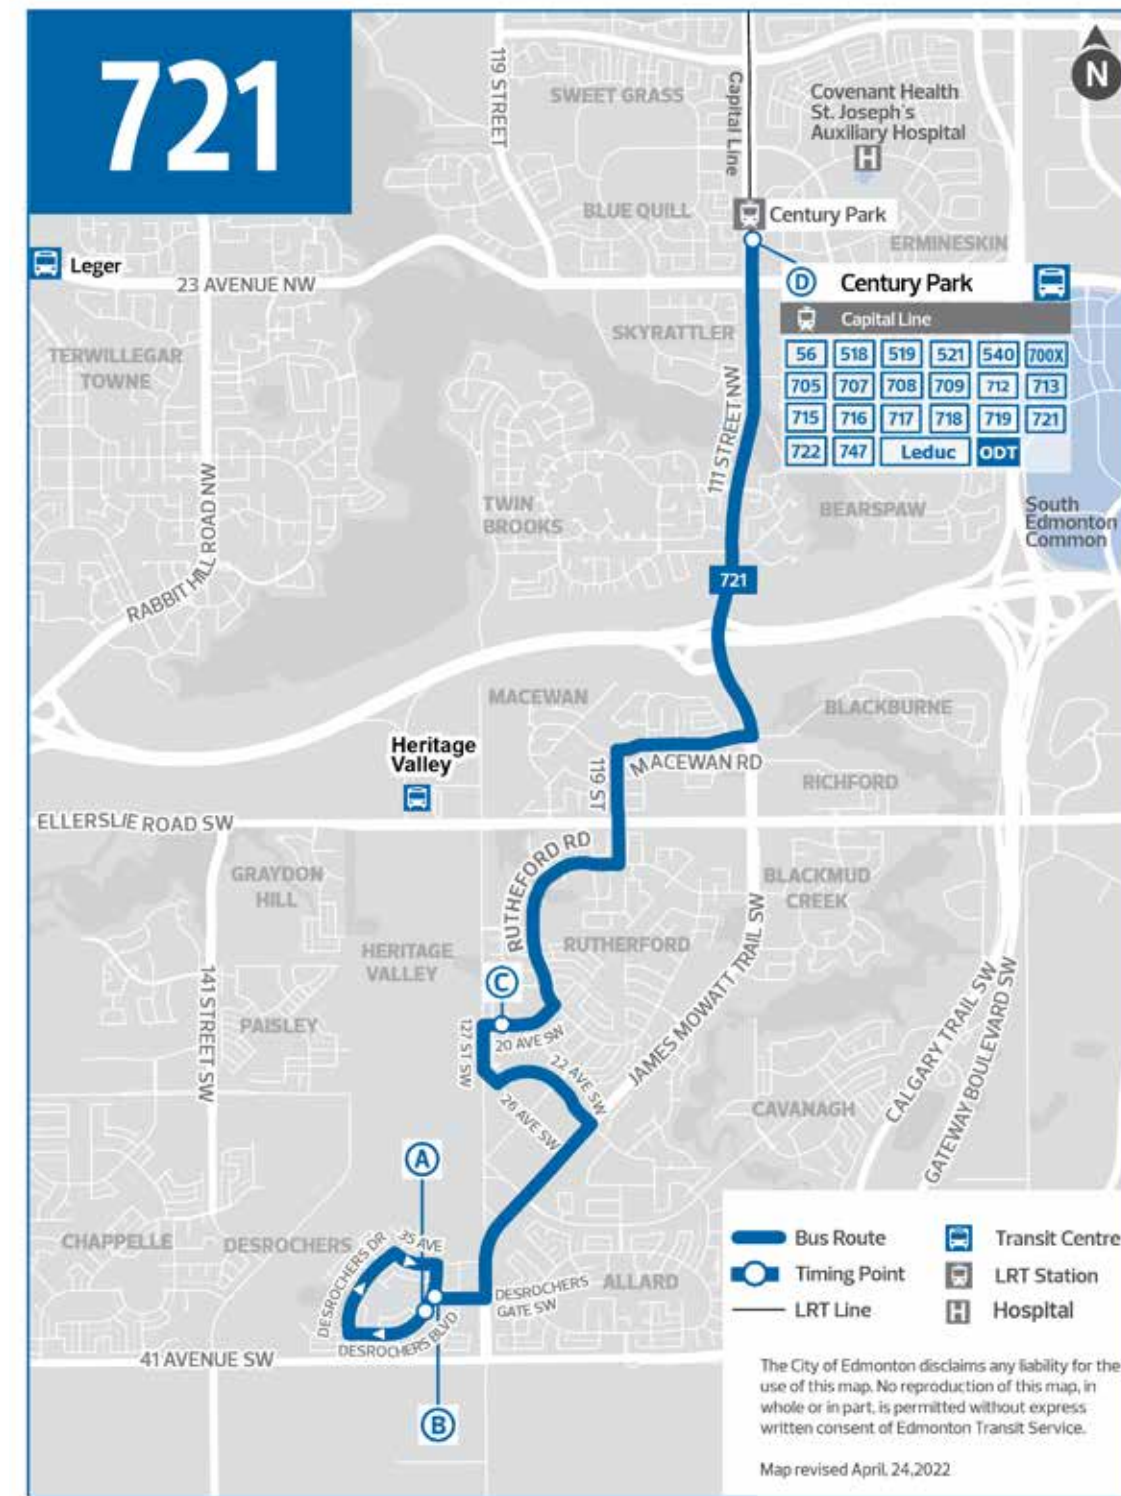

TIMING POINTS

Subject to change without notice

Reading the Schedule

To find the estimated times that a bus stops at a particular location, read down the column under that location.

To find the estimated times that a particular bus will stop at other locations, read across the row (left to right).

Reading across the row tells you the time required for the bus to travel between timing points.

Example

For the schedule below, to arrive at 102 St & MacDonald Drive for 7:56 a.m., you will need to board the bus at Capilano Transit Centre no later than 7:35 a.m.

- ① ROUTE NUMBER
- ② DAY OF THE WEEK
- ③ LOCATION / TIMING POINTS
- ④ MAP MARKERS

1			2 SUNDAY		
CAPILANO TO DOWNTOWN			CAPILANO TO DOWNTOWN		
Capilano TC	79 St & 106 Ave	102 St & MacDonald Dr	Capilano TC	79 St & 106 Ave	102 St & MacDonald Dr
A	B	C	A	B	C
5:35	5:43	5:56	5:20	5:28	5:4
5:55	6:03	6:16	5:35	5:43	5:5
6:15	6:23	6:36	5:50	5:58	6:1
6:35	6:43	6:56	6:05	6:13	6:2
6:55	7:03	7:16	6:20	6:28	6:4
7:15	7:23	7:36	6:35	6:43	6:5
7:35	7:43	7:56	6:50	6:58	7:1
7:55	8:03	8:16	7:05	7:13	7:2
8:15	8:23	8:36	7:25	7:33	7:4
8:35	8:43	8:56	7:45	7:53	8:0
8:55	9:03	9:17	8:05	8:13	8:2
9:15	9:25	9:39	8:25	8:33	8:4
9:35	9:44	9:58	8:45	8:53	9:0
9:55	10:05	10:19	9:05	9:13	9:2
10:15	10:24	10:38	9:25	9:33	9:4
10:35	10:45	10:59	9:45	9:53	10:0
10:50	10:59	11:13	10:05	10:13	10:1
11:05	11:15	11:29	10:25	10:33	10:2
11:20	11:30	11:43	10:45	10:53	10:3

For more information visit edmonton.ca/transit.

SCHEDULE GUIDE

Bold text indicates p.m. time