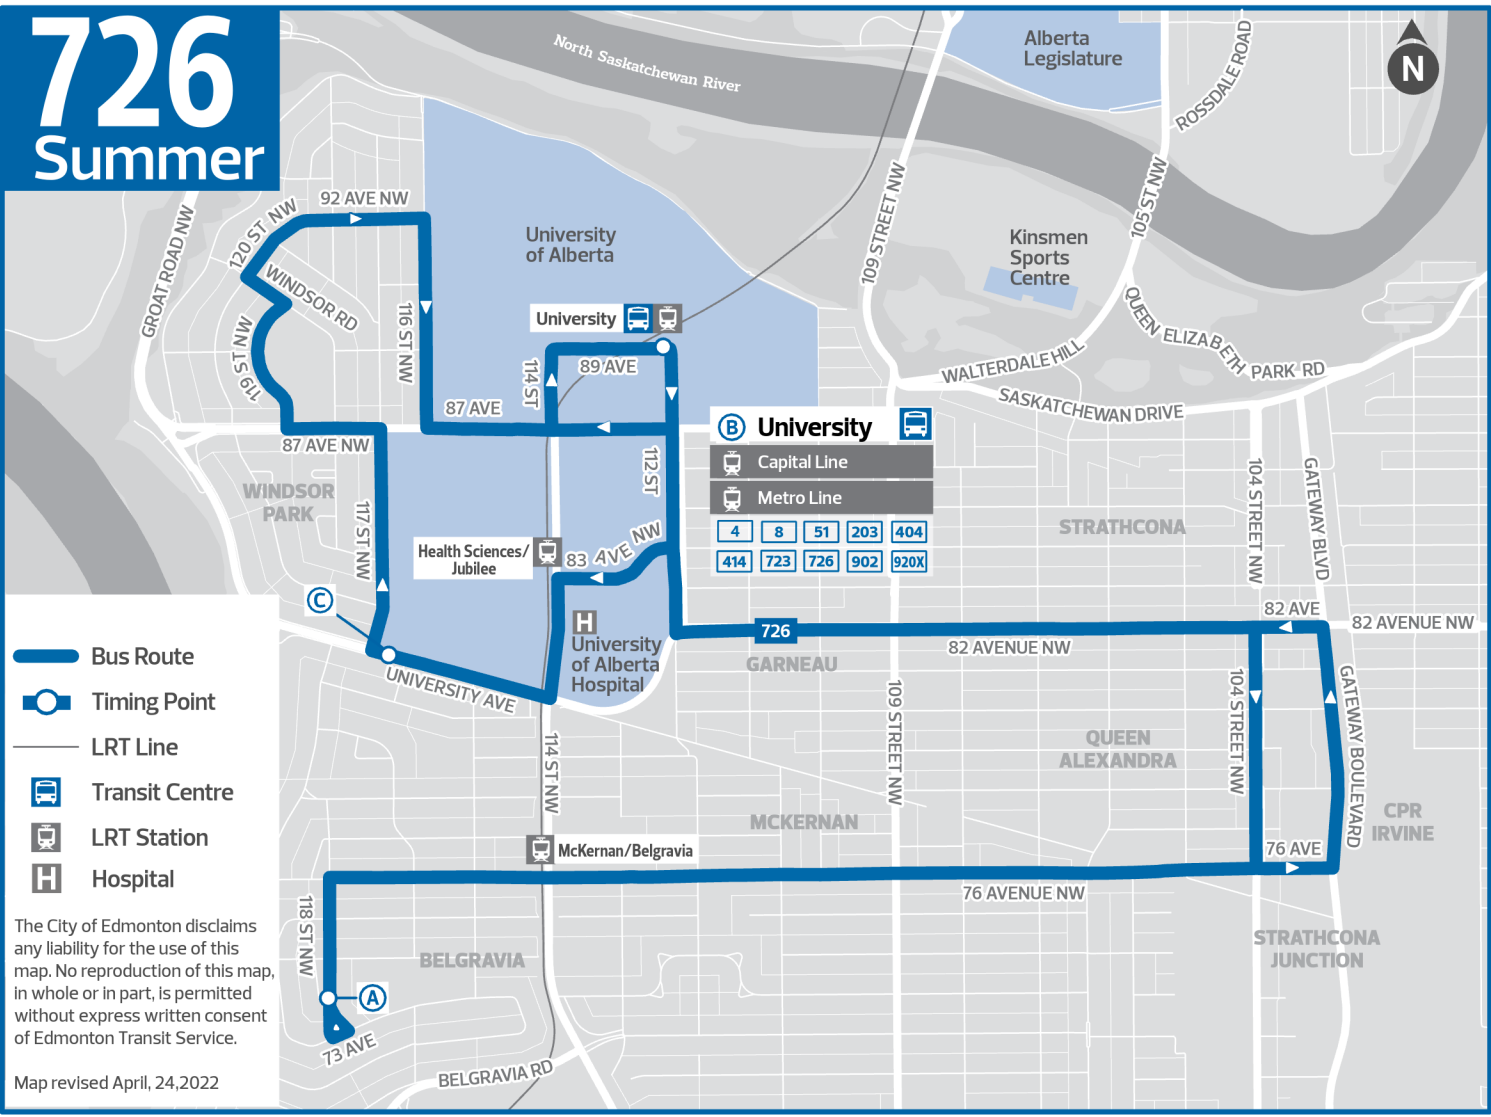

726 Summer

-  Bus Route
-  Timing Point
-  LRT Line
-  Transit Centre
-  LRT Station
-  Hospital

B University

Capital Line

Metro Line

4	8	51	203	404
414	723	726	902	920X

The City of Edmonton disclaims any liability for the use of this map. No reproduction of this map, in whole or in part, is permitted without express written consent of Edmonton Transit Service.